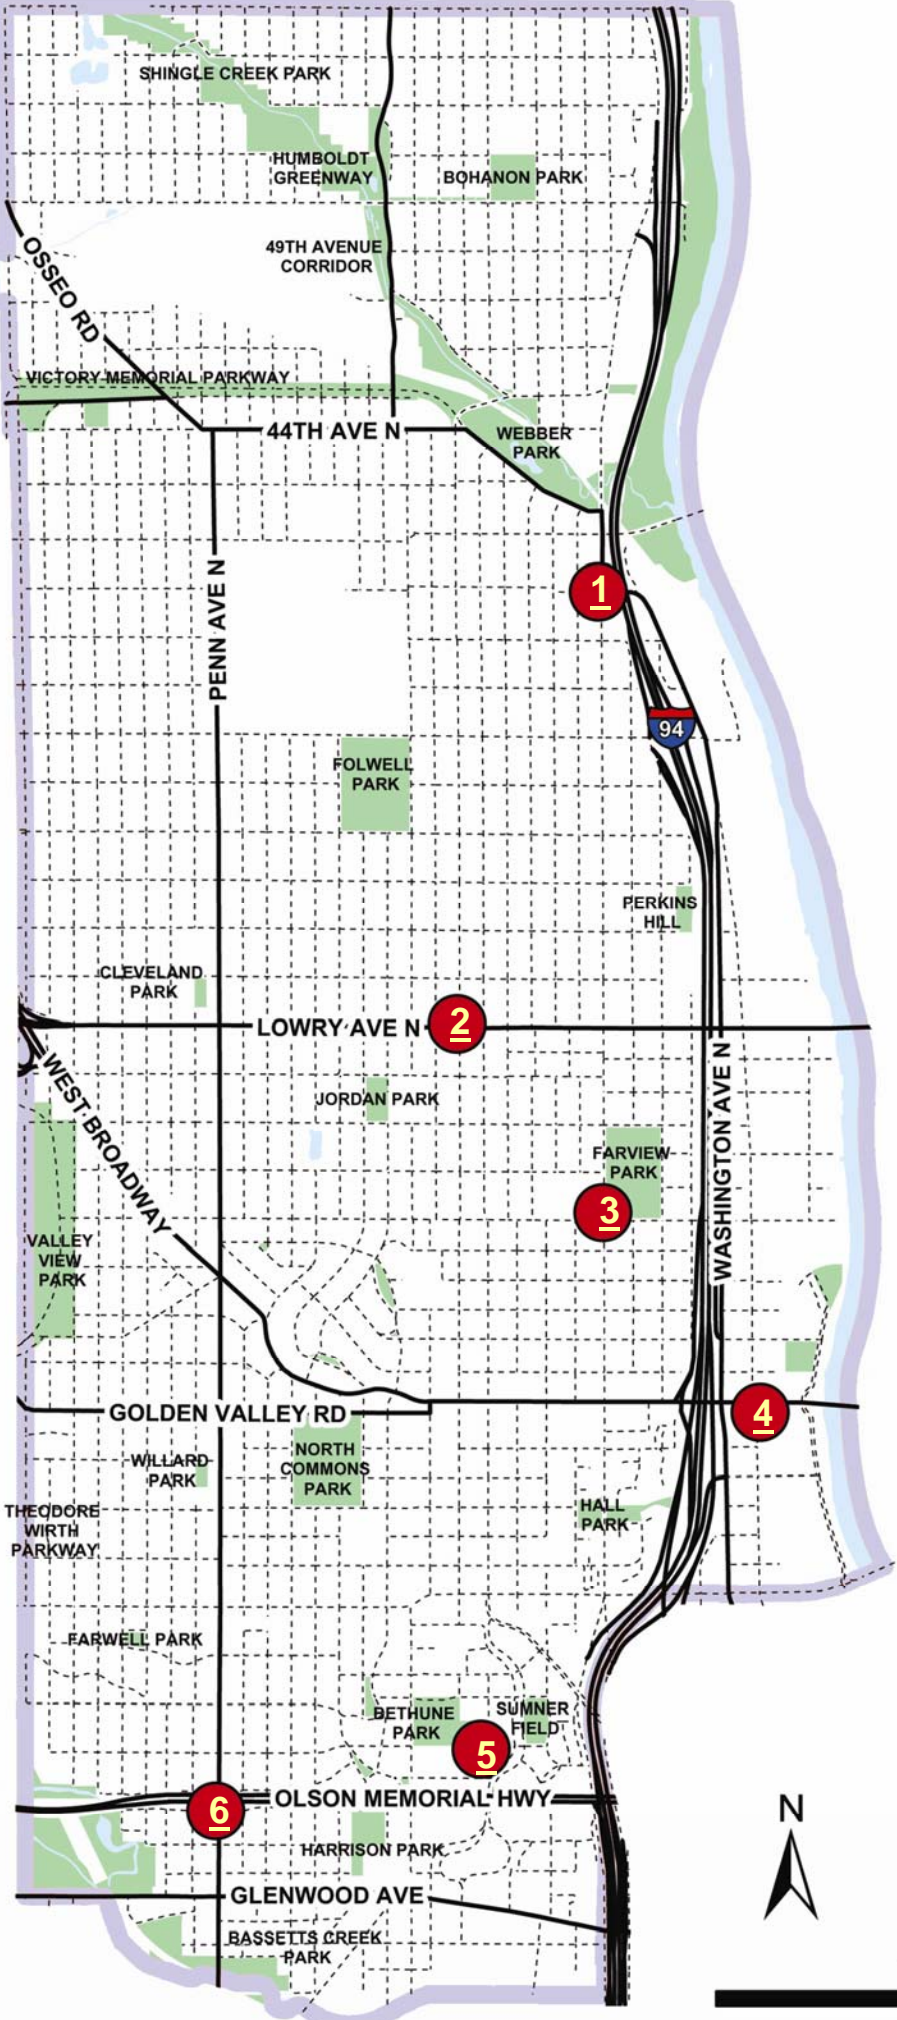

# North Public Art

- 1. Camden Gateway**  
Lyndale and 41st avenues N
- 2. Turning Leaves**  
1315 Lowry Avenue N
- 3. Hawthorne Gateway:  
Circle of Vision**  
Lyndale and 26th avenues N
- 4. Heart of the City**  
212 17th Avenue N
- 5. Heritage Park Public Art**  
Various locations In  
Heritage Park
- 6. Harrison Gateway:  
Antoinette and James**  
Olson Memorial Highway  
and Penn Avenue N

[Complete list with descriptions](#)

City of Minneapolis  
Department of Community Planning  
& Economic Development - CPED

1 Mile