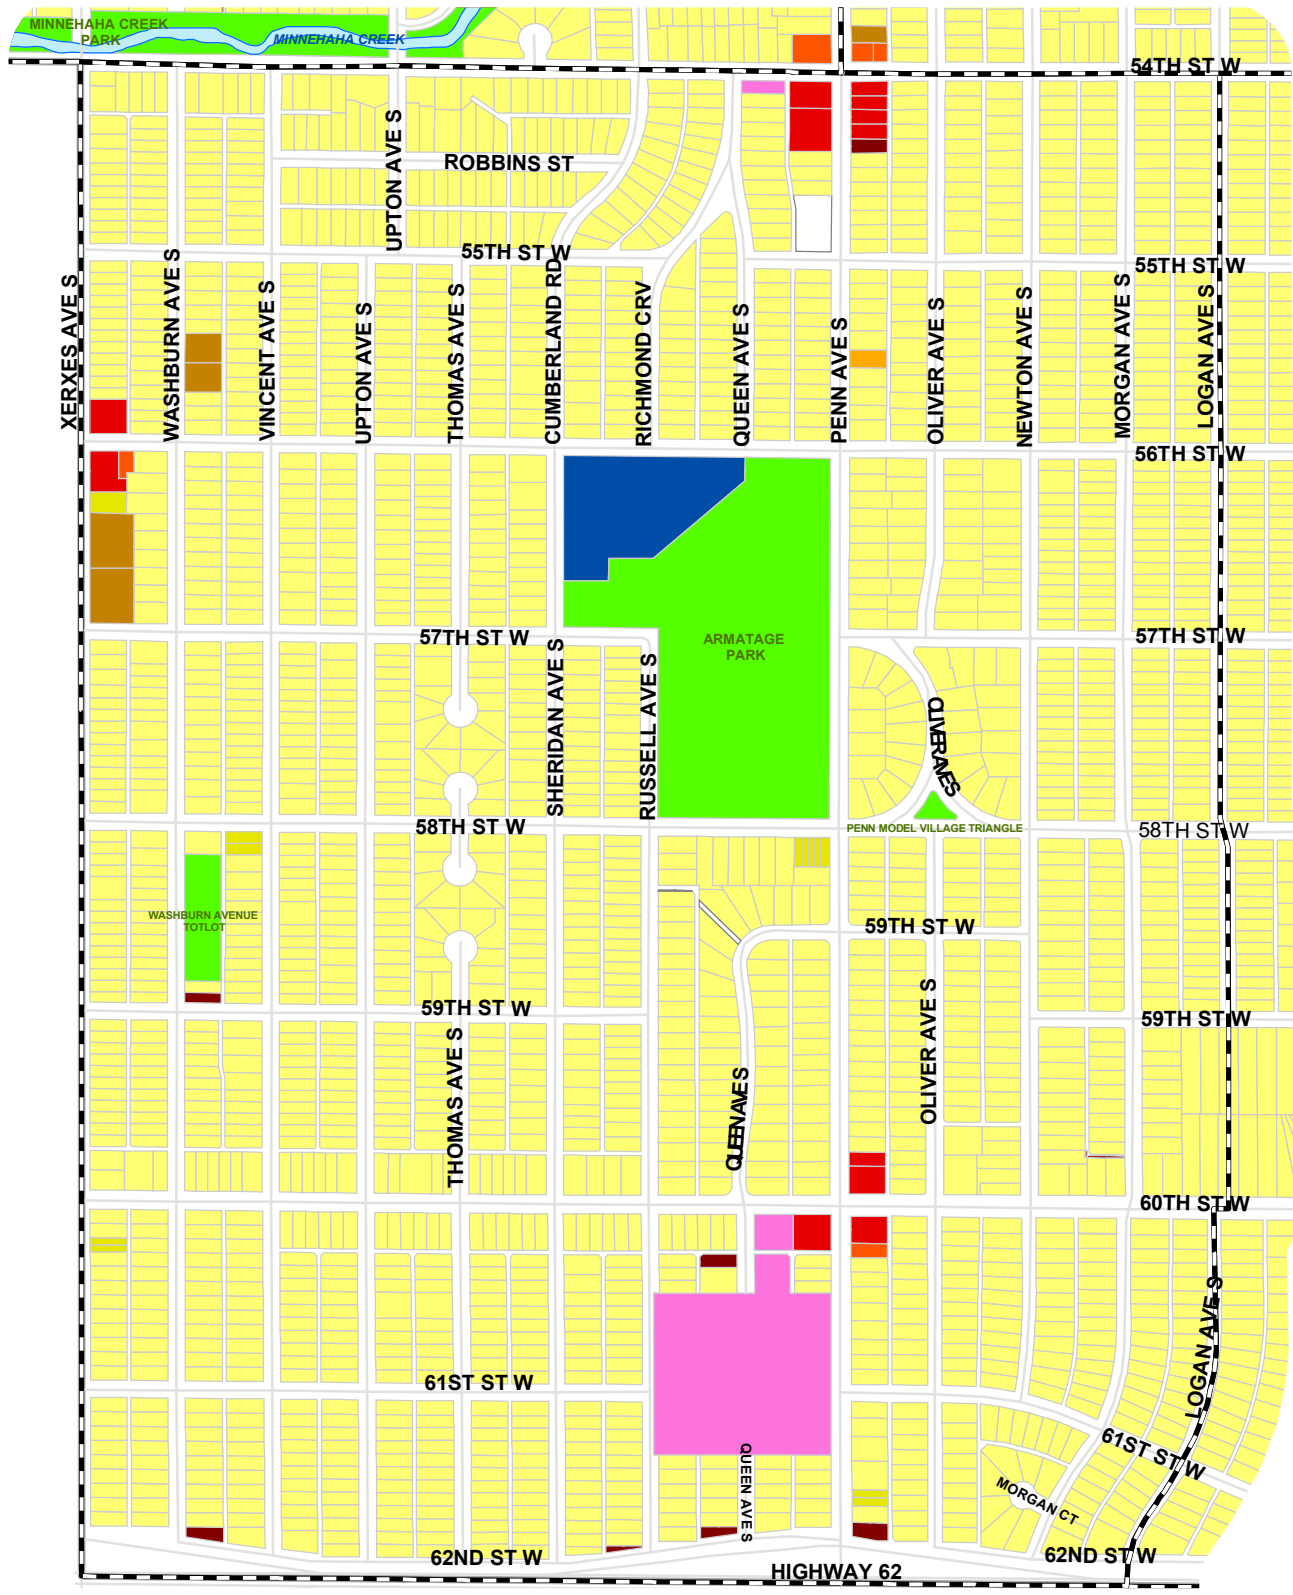

Armatage Land Use Map

Source: City Assessor
Data as of July 2006
Scale: 1:8,000

Legend (See Glossary [Click Here](#))

 Single Family, Duplex and Triplex	 Commercial	 Industrial, Warehouse, Factory	 Sport & Recreation Facilities
 Condo and Townhouse	 Office	 Utilities	 Parks & Open Space
 Apartment	 Residential Common Area	 Institutional	 Vacant Land
 Group Residence	 Garage or Misc. Residential	 Mixed Use	 No Data