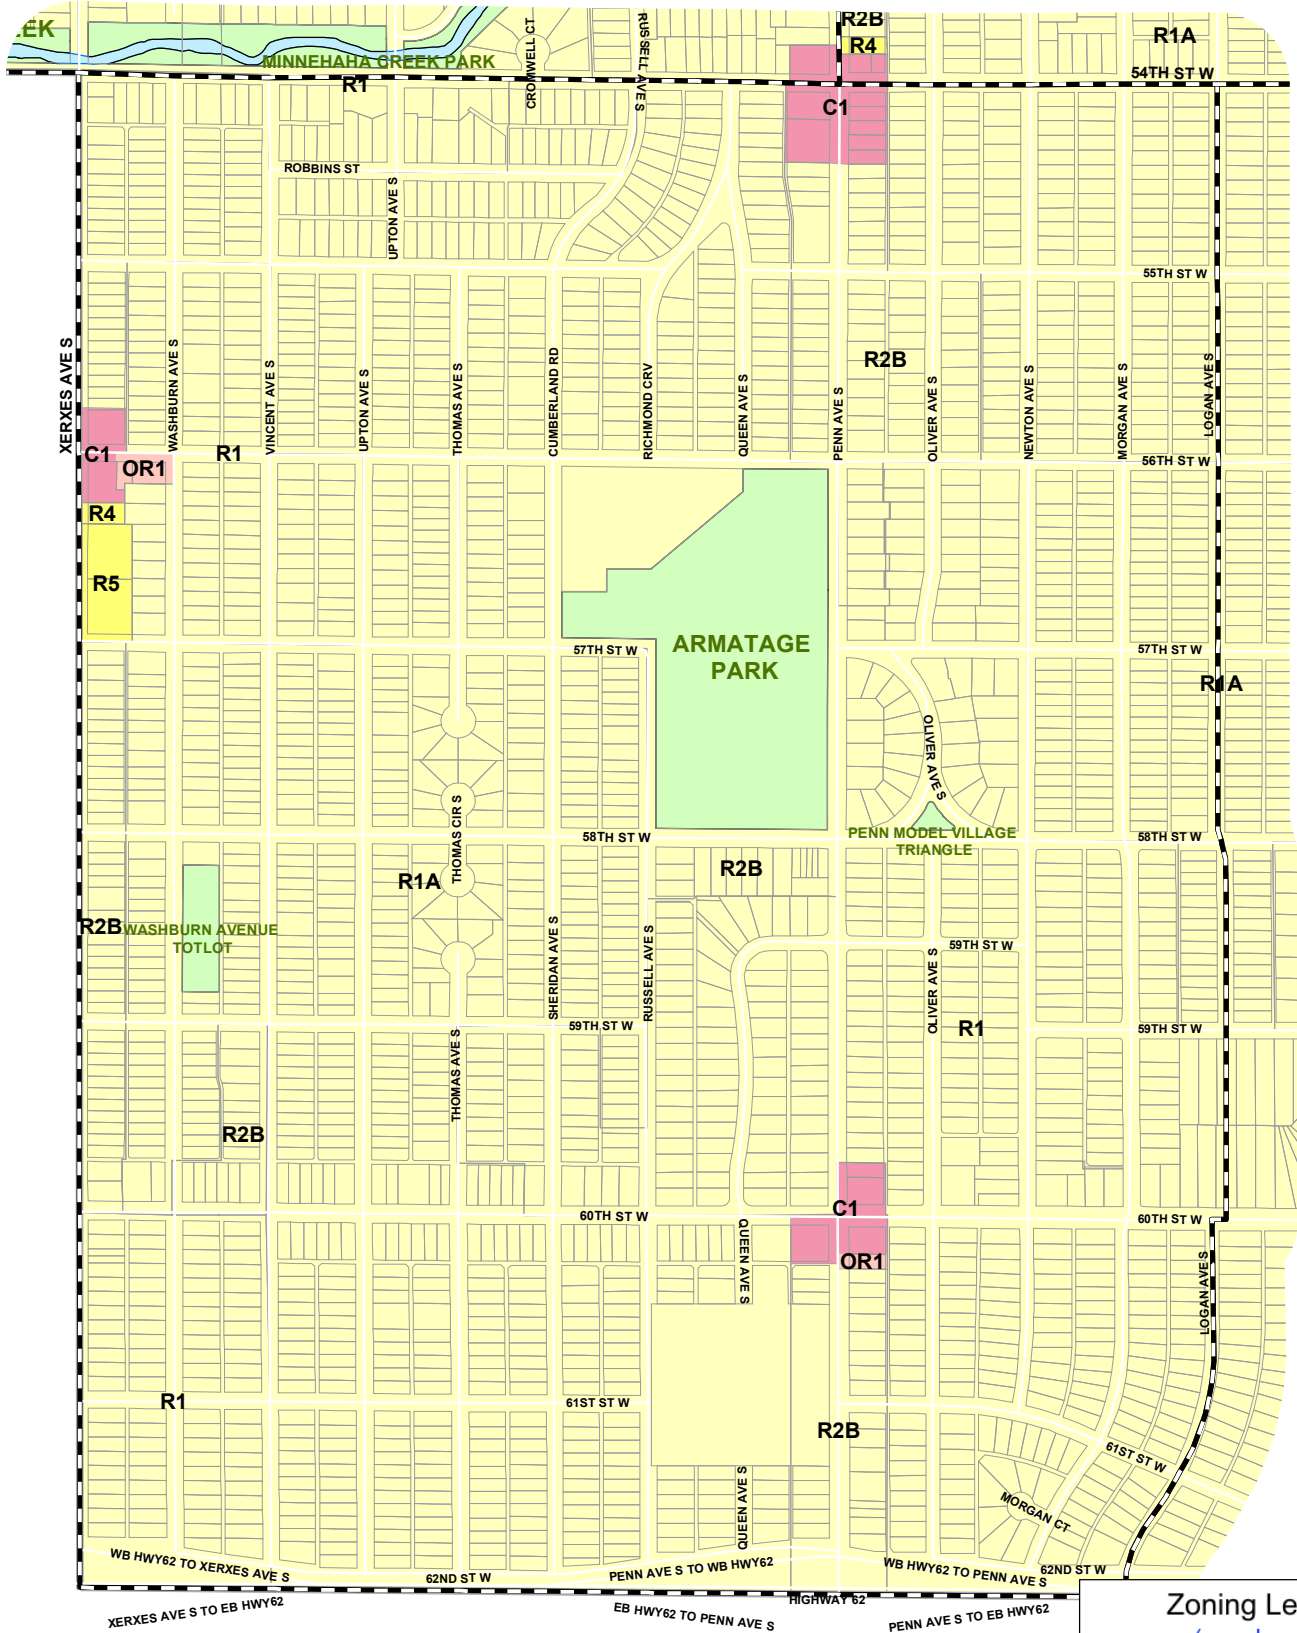

## Zoning Code Map

### Zoning Legend

(see glossary)

R1 to R2B		I1
R3 to R6		I2
OR1 to OR3		I3
C1		B4
C2 to C3S		B4S
C4		B4C

Source: Minneapolis Zoning Code  
Data as of July 2006

Please visit  
[www.ci.minneapolis.mn.us/zoning/index.asp#topofpage](http://www.ci.minneapolis.mn.us/zoning/index.asp#topofpage)  
for a more current zoning map

Scale: 1:8,000  
August 2006