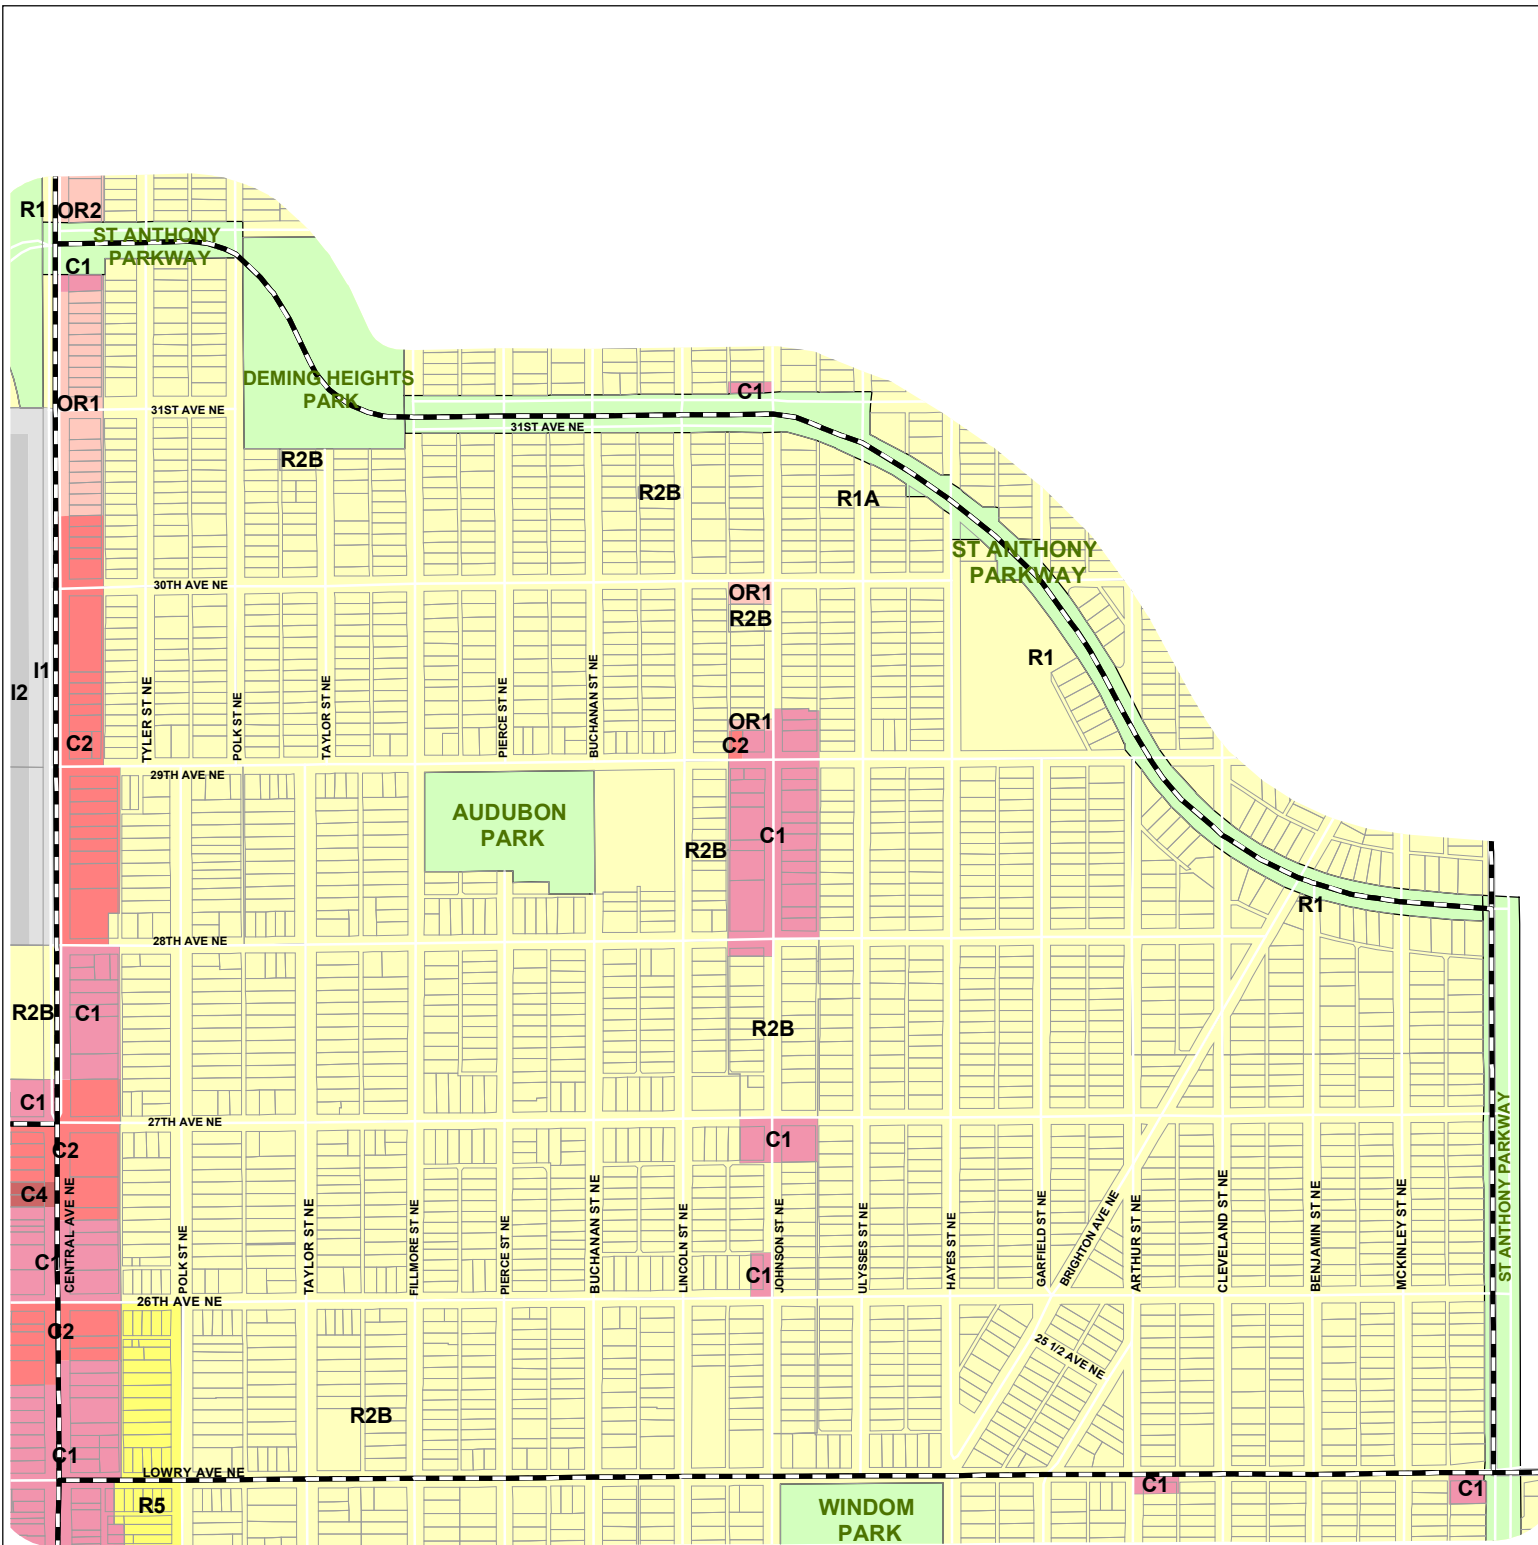

## Zoning Code Map

Zoning Legend		
<a href="#">(see glossary)</a>		
R1 to R2B		I1
R3 to R6		I2
OR1 to OR3		I3
C1		B4
C2 to C3S		B4S
C4		B4C

Source: Minneapolis Zoning Code  
 Data as of July 2006  
 Please visit

[www.ci.minneapolis.mn.us/zoning/index.asp#topofpage](http://www.ci.minneapolis.mn.us/zoning/index.asp#topofpage)  
 for a more current zoning map

Scale: 1:8,500  
 August 2006