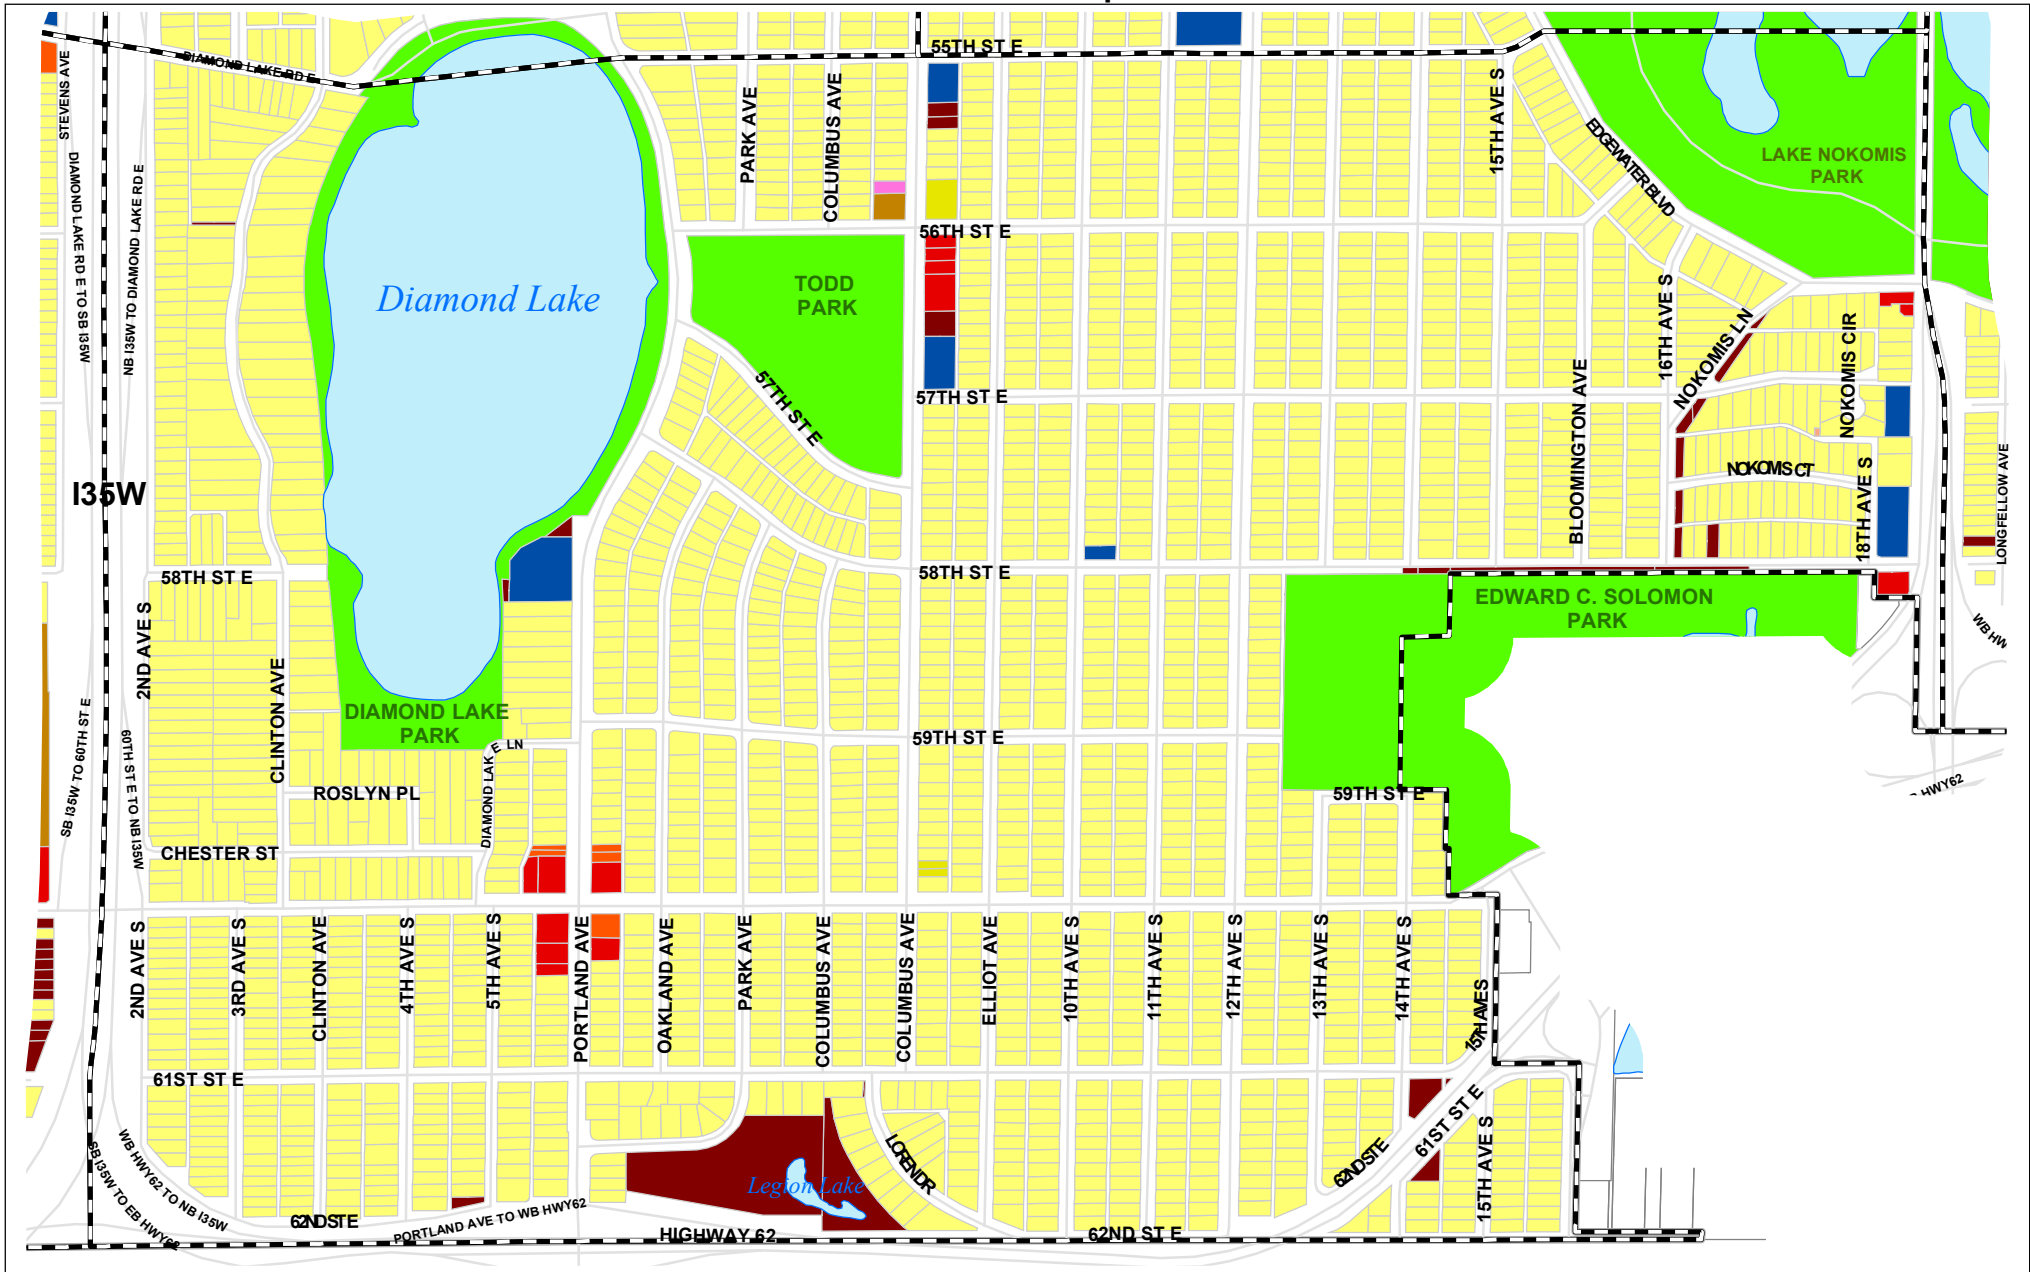

Diamond Lake

Land Use Map

Legend (See Glossary [Click Here](#))

Single Family, Duplex and Triplex	Commercial	Industrial, Warehouse, Factory	Sport & Recreation Facilities
Condo and Townhouse	Office	Utilities	Parks & Open Space
Apartment	Residential Common Area	Institutional	Vacant Land
Group Residence	Garage or Misc. Residential	Mixed Use	No Data