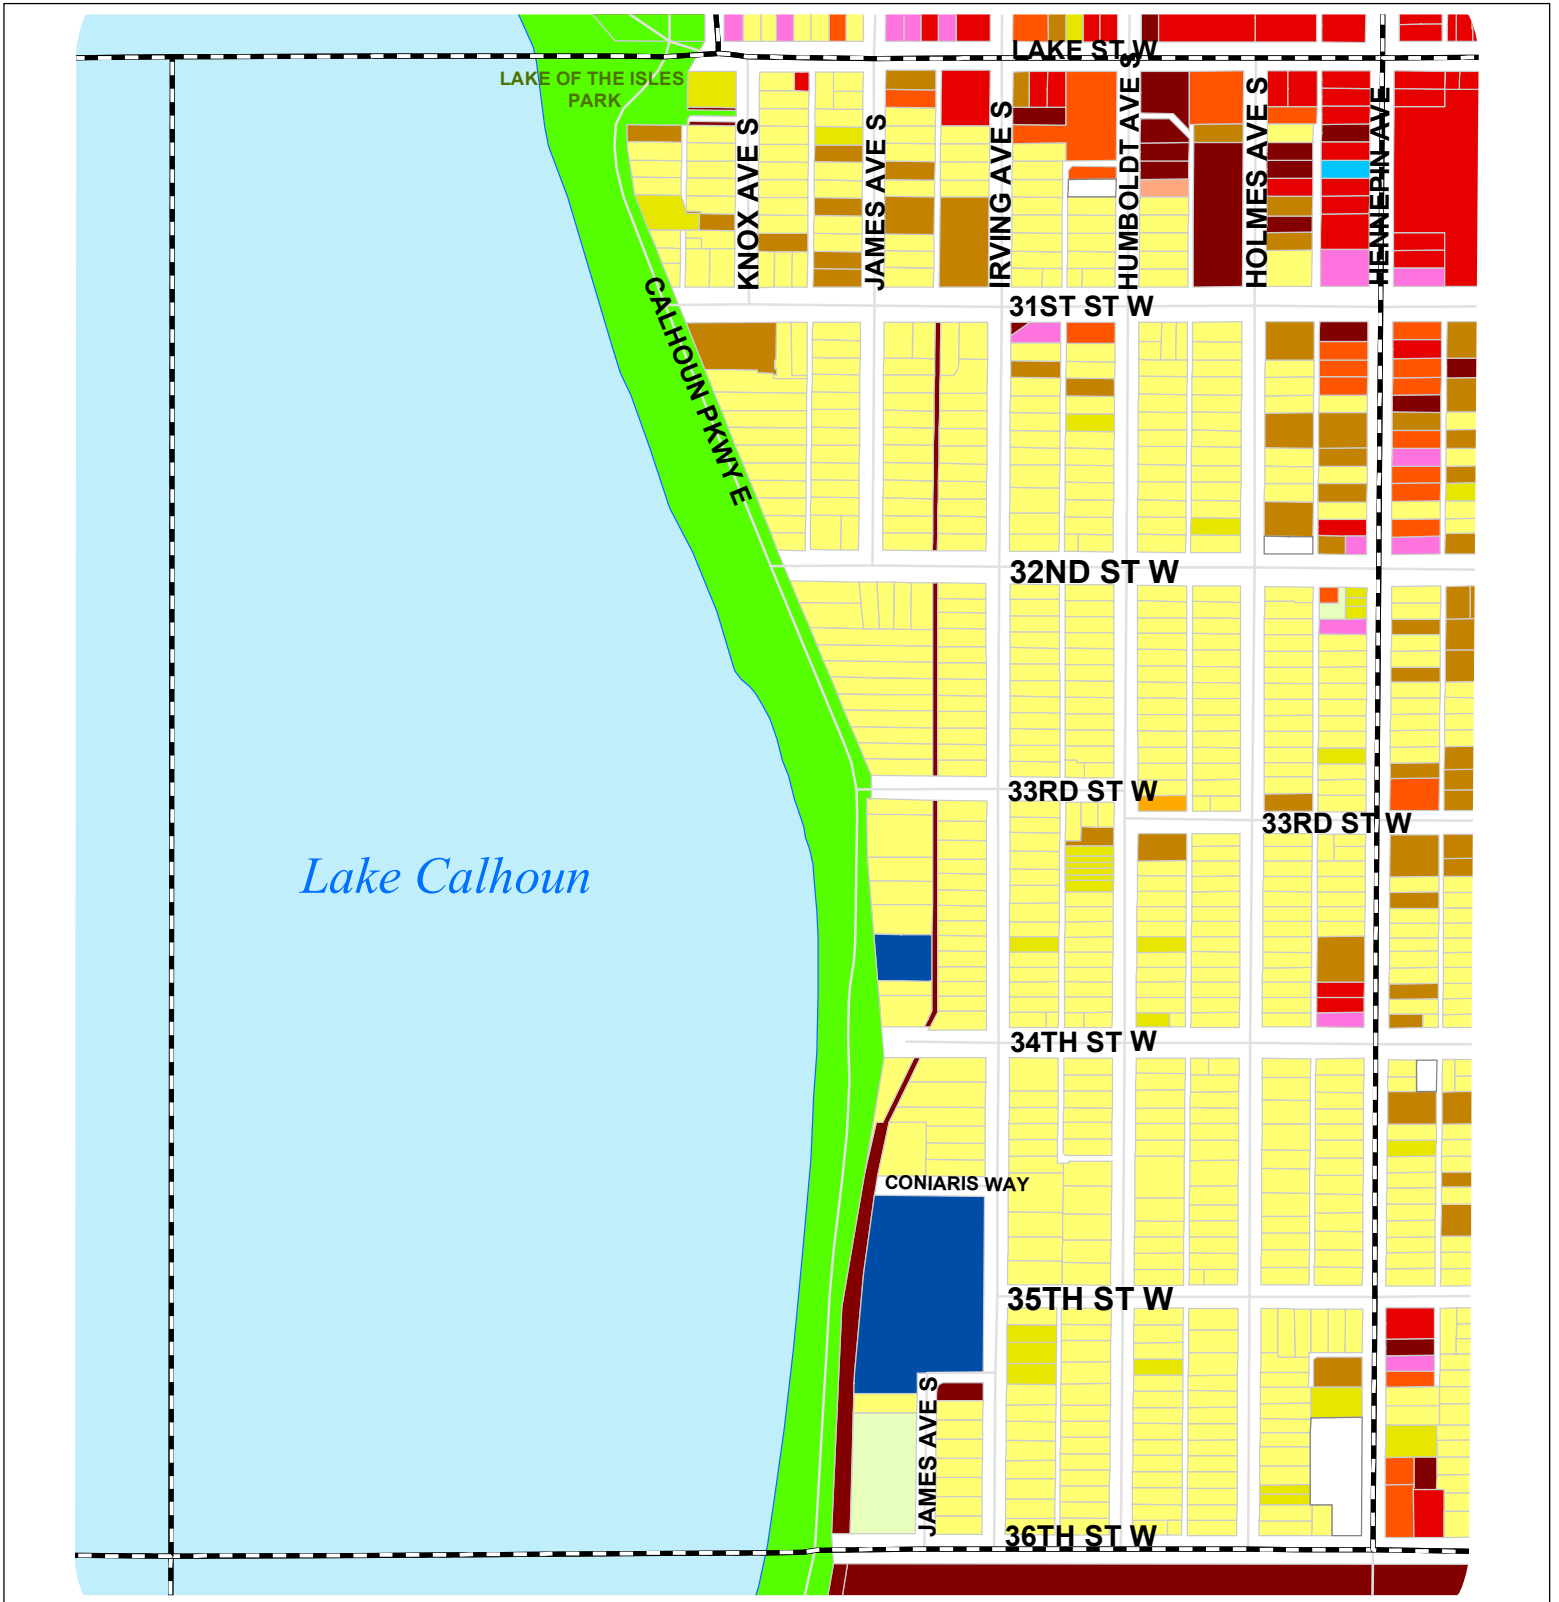

ECCO Land Use Map

Source: City Assessor
Data as of July 2006
Scale: 1:6,000

Legend (See Glossary [Click Here](#))

 Single Family, Duplex and Triplex	 Commercial	 Industrial, Warehouse, Factory	 Sport & Recreation Facilities
 Condo and Townhouse	 Office	 Utilities	 Parks & Open Space
 Apartment	 Residential Common Area	 Institutional	 Vacant Land
 Group Residence	 Garage or Misc. Residential	 Mixed Use	 No Data