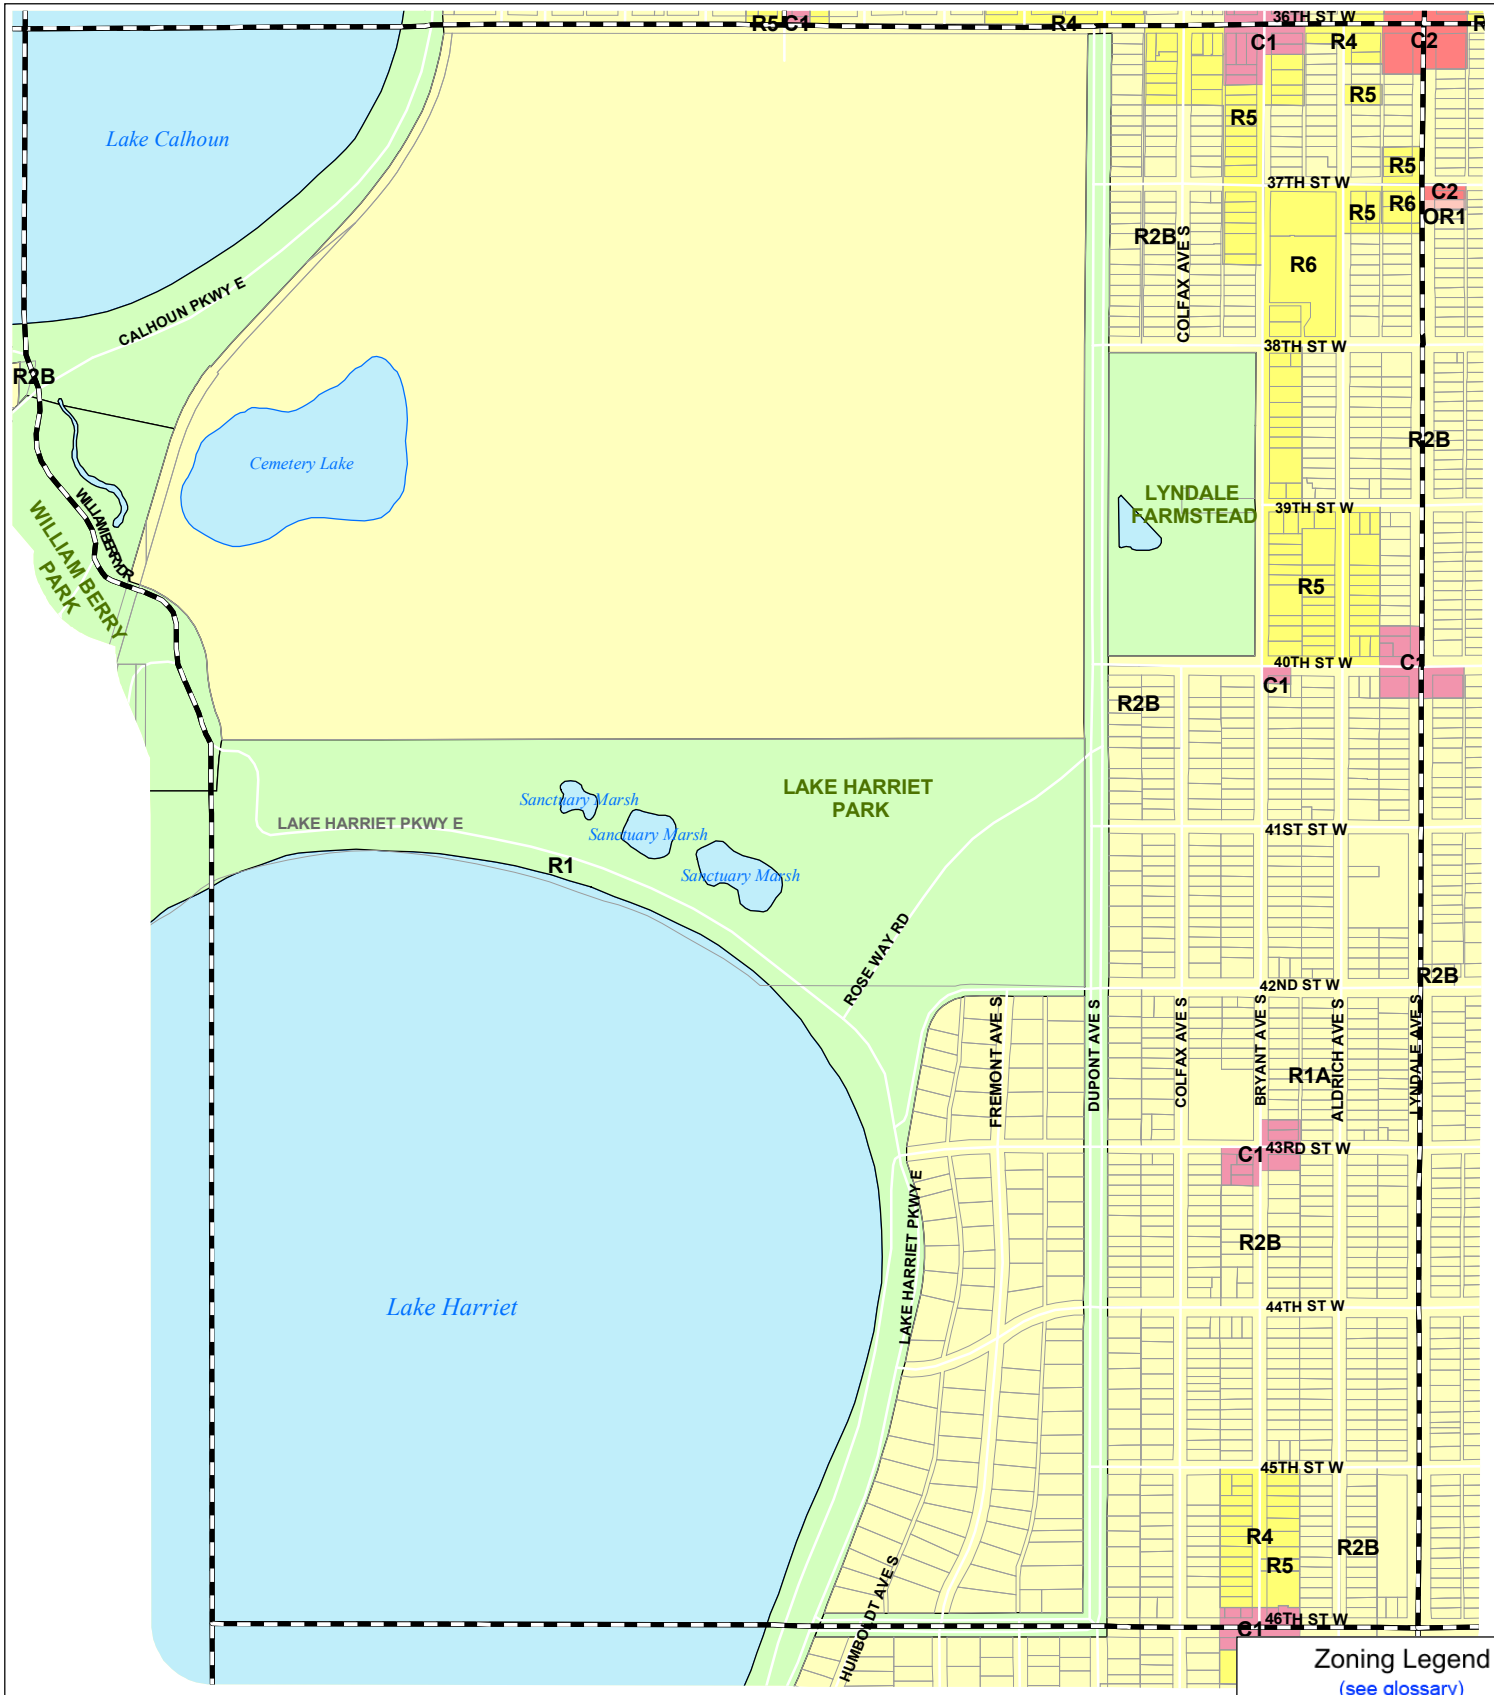

East Harriet

Zoning Code Map

Zoning Legend
(see glossary)

R1 to R2B	I1
R3 to R6	I2
OR1 to OR3	I3
C1	B4
C2 to C3S	B4S
C4	B4C

Source: Minneapolis Zoning Code
Data as of July 2006
Please visit

www.ci.minneapolis.mn.us/zoning/index.asp#topofpage
for a more current zoning map

Scale: 1:9,500
August 2006