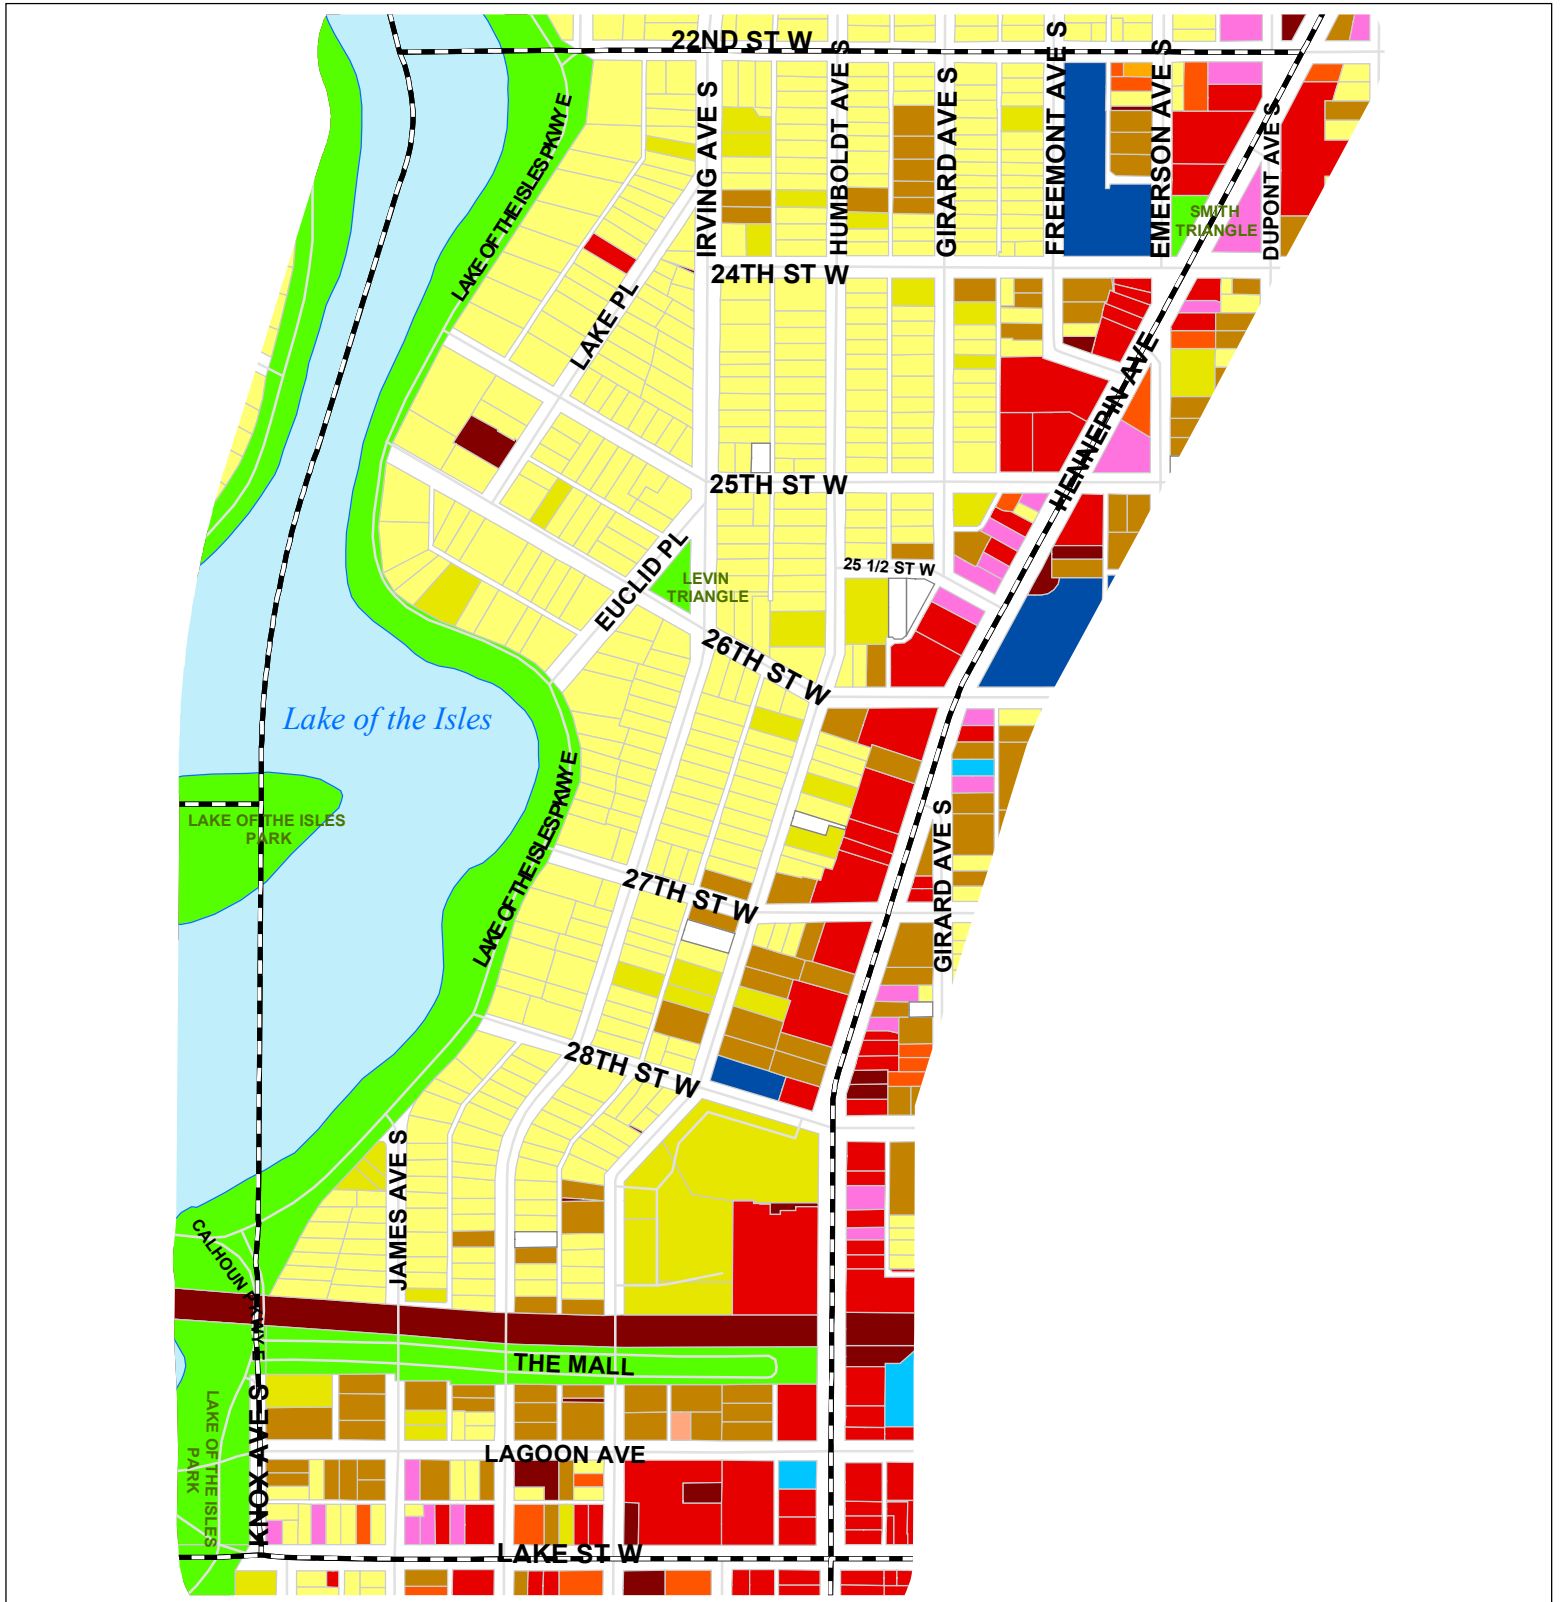

# East Isles Land Use Map

Source: City Assessor  
Data as of July 2006  
Scale: 1:7,000

## Legend (See Glossary [Click Here](#))

 Single Family, Duplex and Triplex	 Commercial	 Industrial, Warehouse, Factory	 Sport & Recreation Facilities
 Condo and Townhouse	 Office	 Utilities	 Parks & Open Space
 Apartment	 Residential Common Area	 Institutional	 Vacant Land
 Group Residence	 Garage or Misc. Residential	 Mixed Use	 No Data