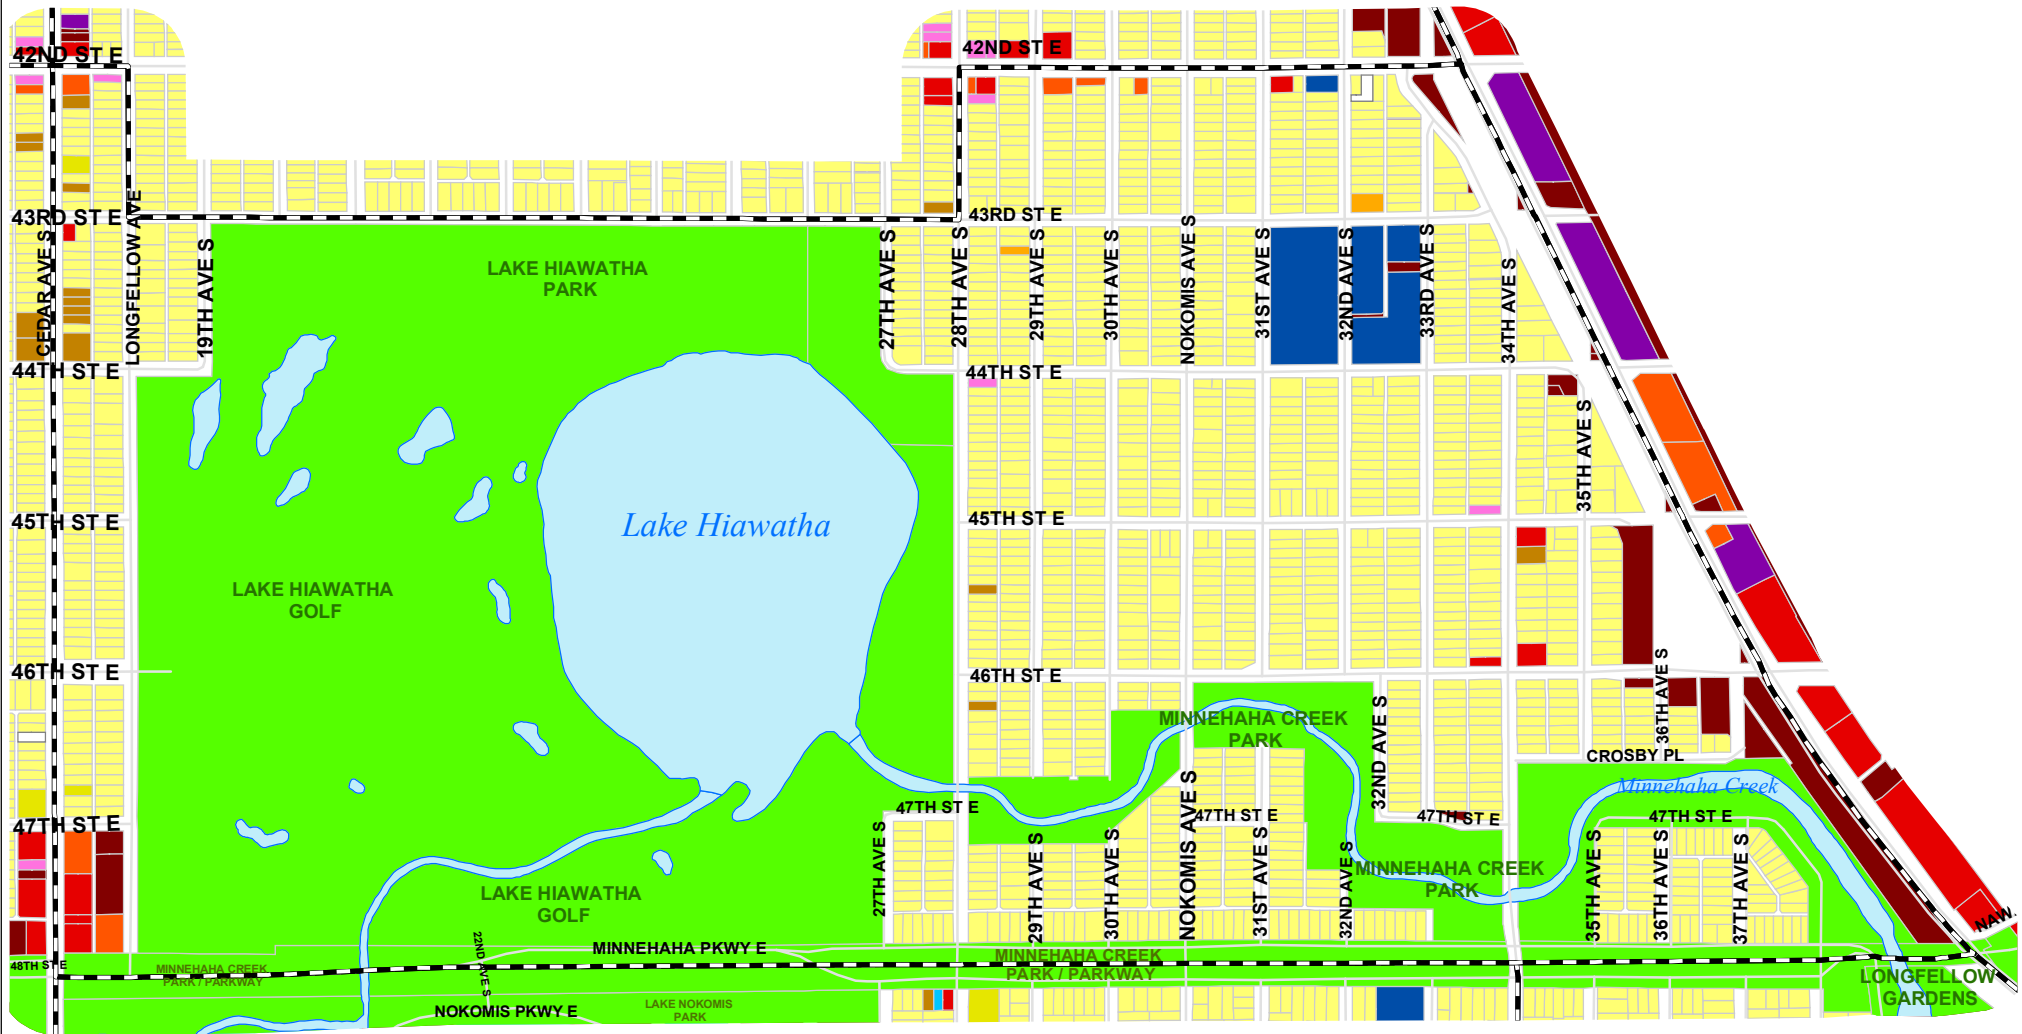

Ericsson Land Use Map

Legend (See Glossary Click Here)

Single Family, Duplex and Triplex	Commercial	Industrial, Warehouse, Factory	Sport & Recreation Facilities
Condo and Townhouse	Office	Utilities	Parks & Open Space
Apartment	Residential Common Area	Institutional	Vacant Land
Group Residence	Garage or Misc. Residential	Mixed Use	No Data

Source: City Assessor
Data as of July 2006
Scale: 1:10,000