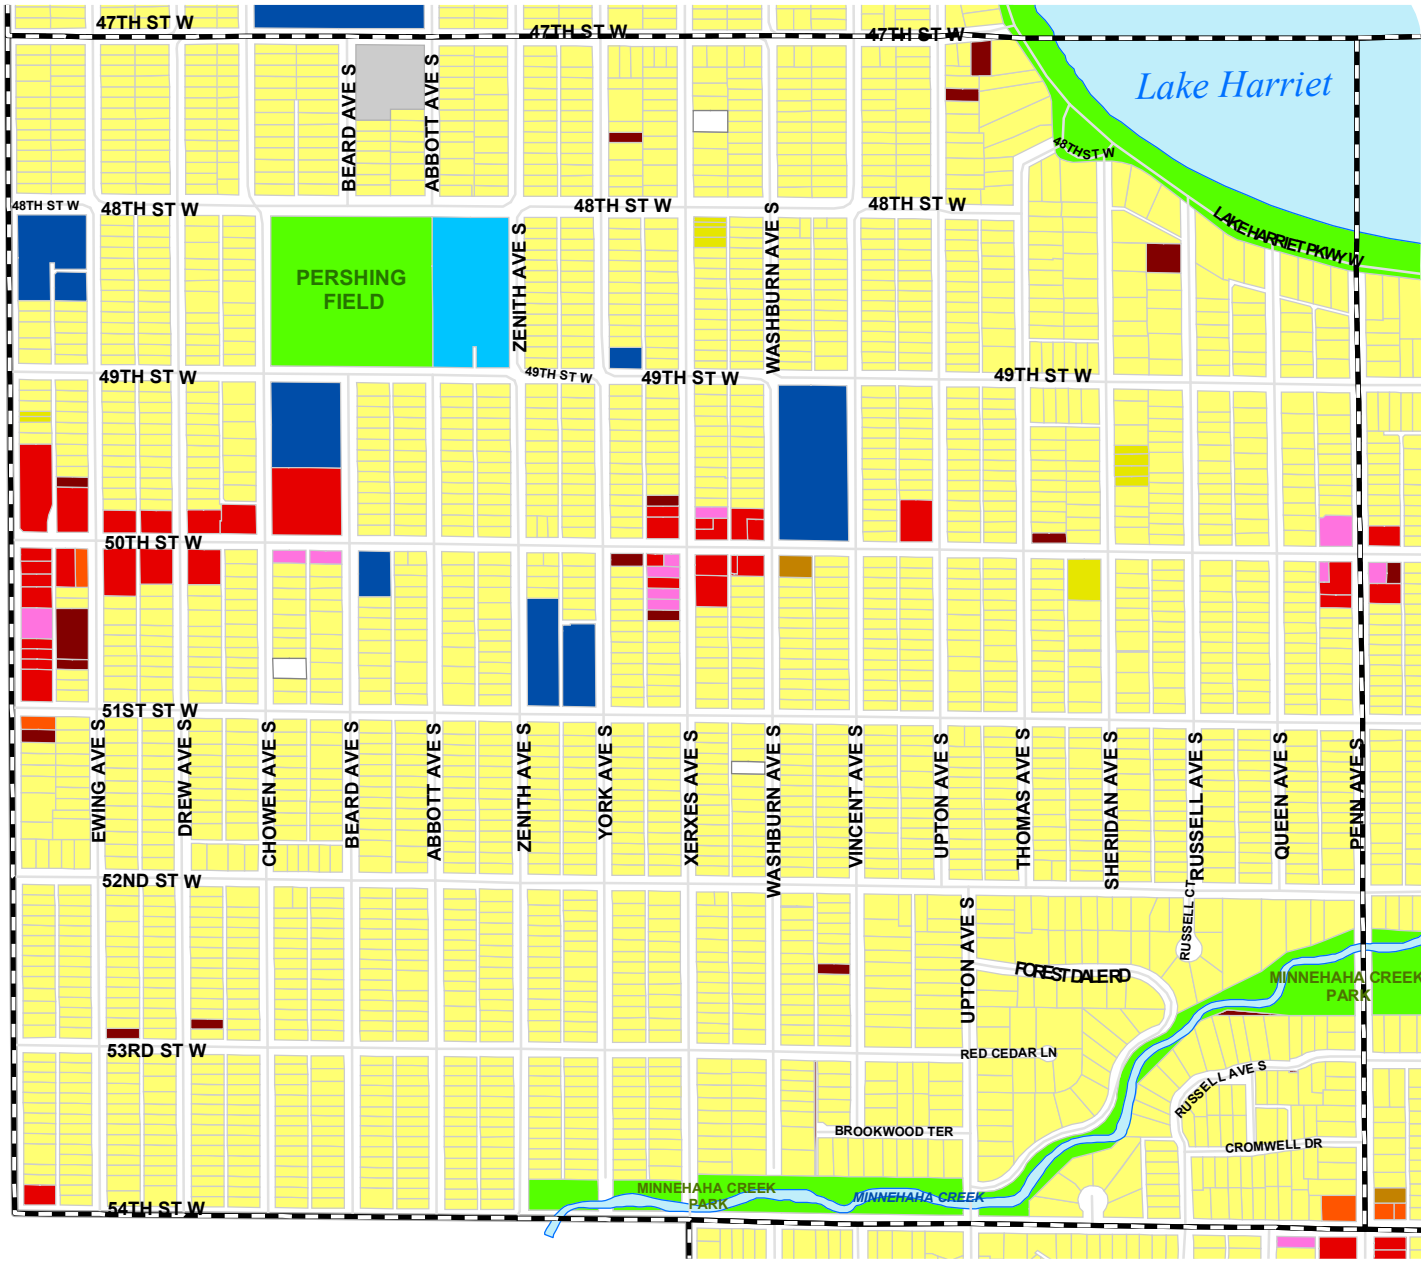

Fulton

Land Use Map

Legend (See Glossary [Click Here](#))

Single Family, Duplex and Triplex	Commercial	Industrial, Warehouse, Factory	Sport & Recreation Facilities
Condo and Townhouse	Office	Utilities	Parks & Open Space
Apartment	Residential Common Area	Institutional	Vacant Land
Group Residence	Garage or Misc. Residential	Mixed Use	No Data