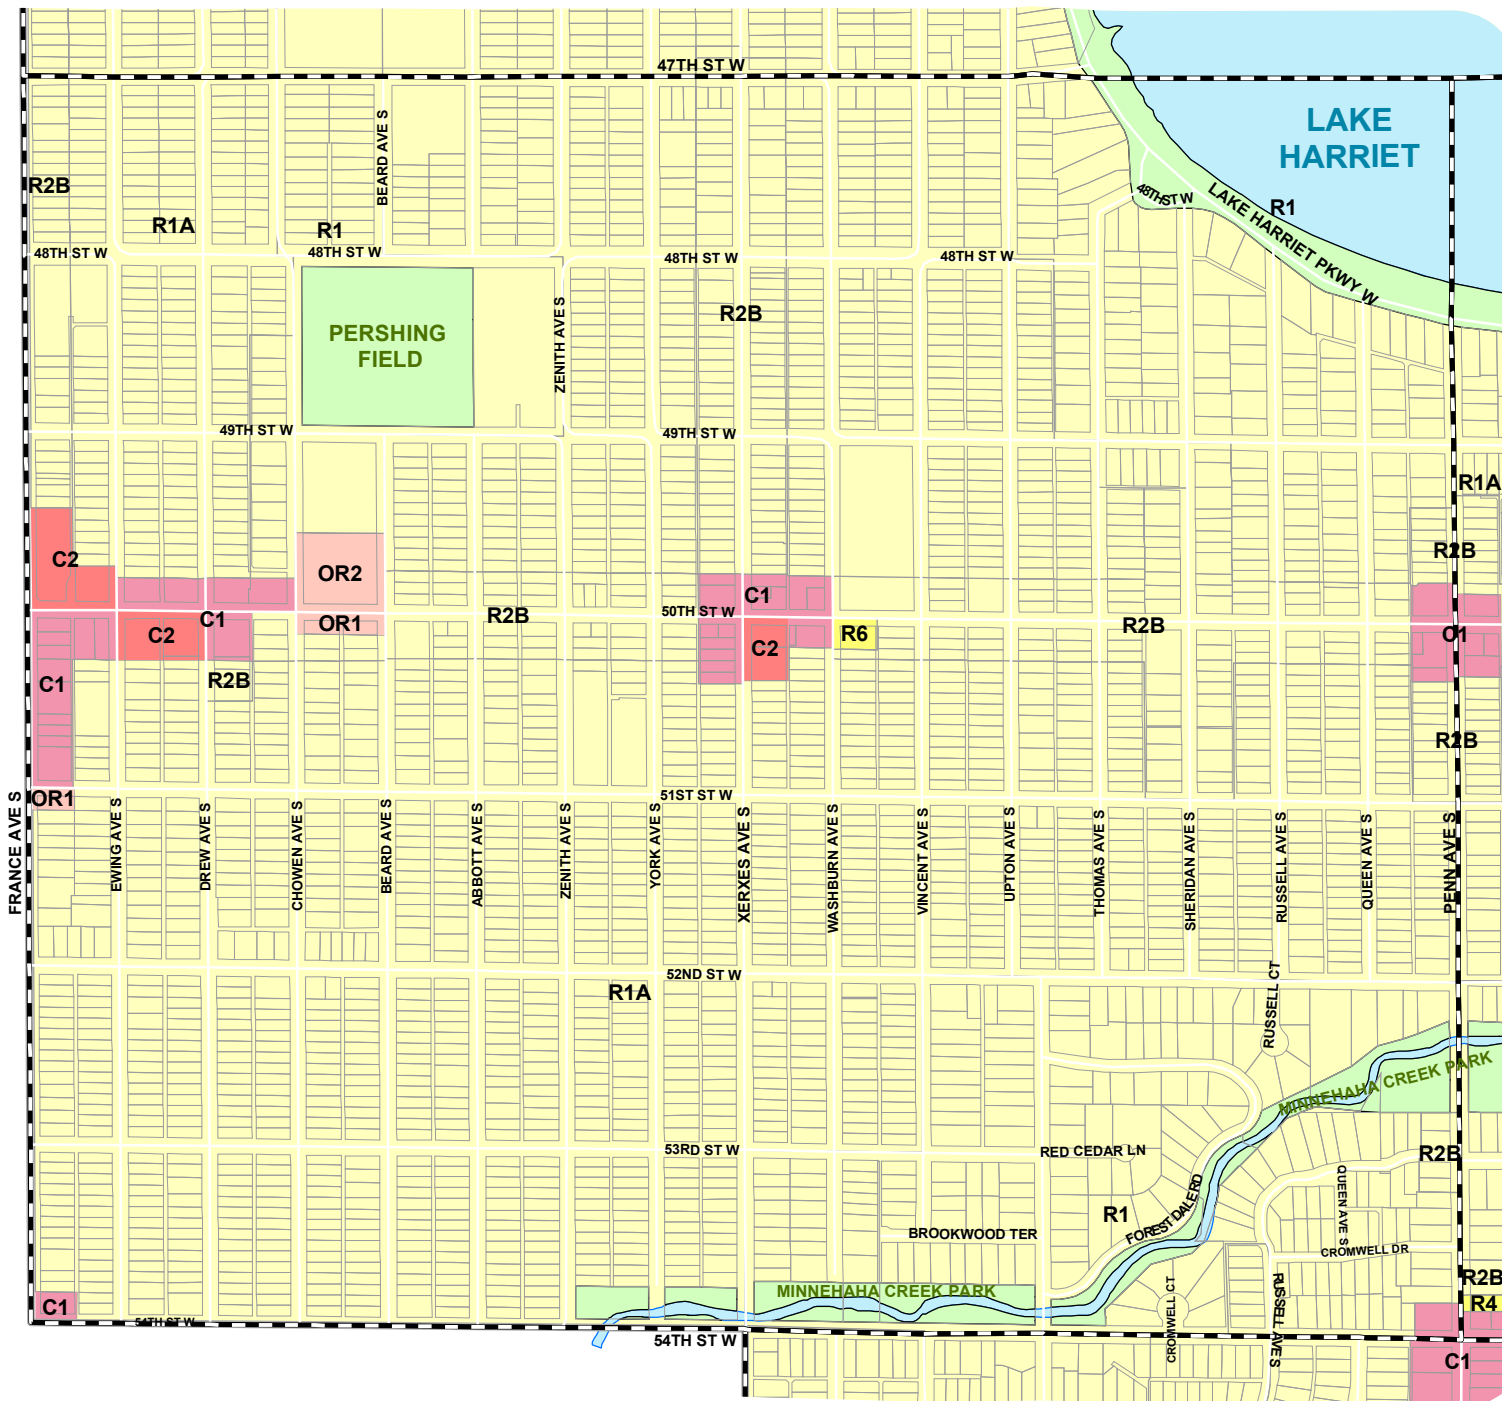

Fulton

Zoning Code Map

Zoning Legend
(see glossary)

R1 to R2B	I1
R3 to R6	I2
OR1 to OR3	I3
C1	B4
C2 to C3S	B4S
C4	B4C

Source: Minneapolis Zoning Code
Data as of July 2006
Please visit
www.ci.minneapolis.mn.us/zoning/index.asp#topofpage
for a more current zoning map

Scale: 1:8,500
August 2006