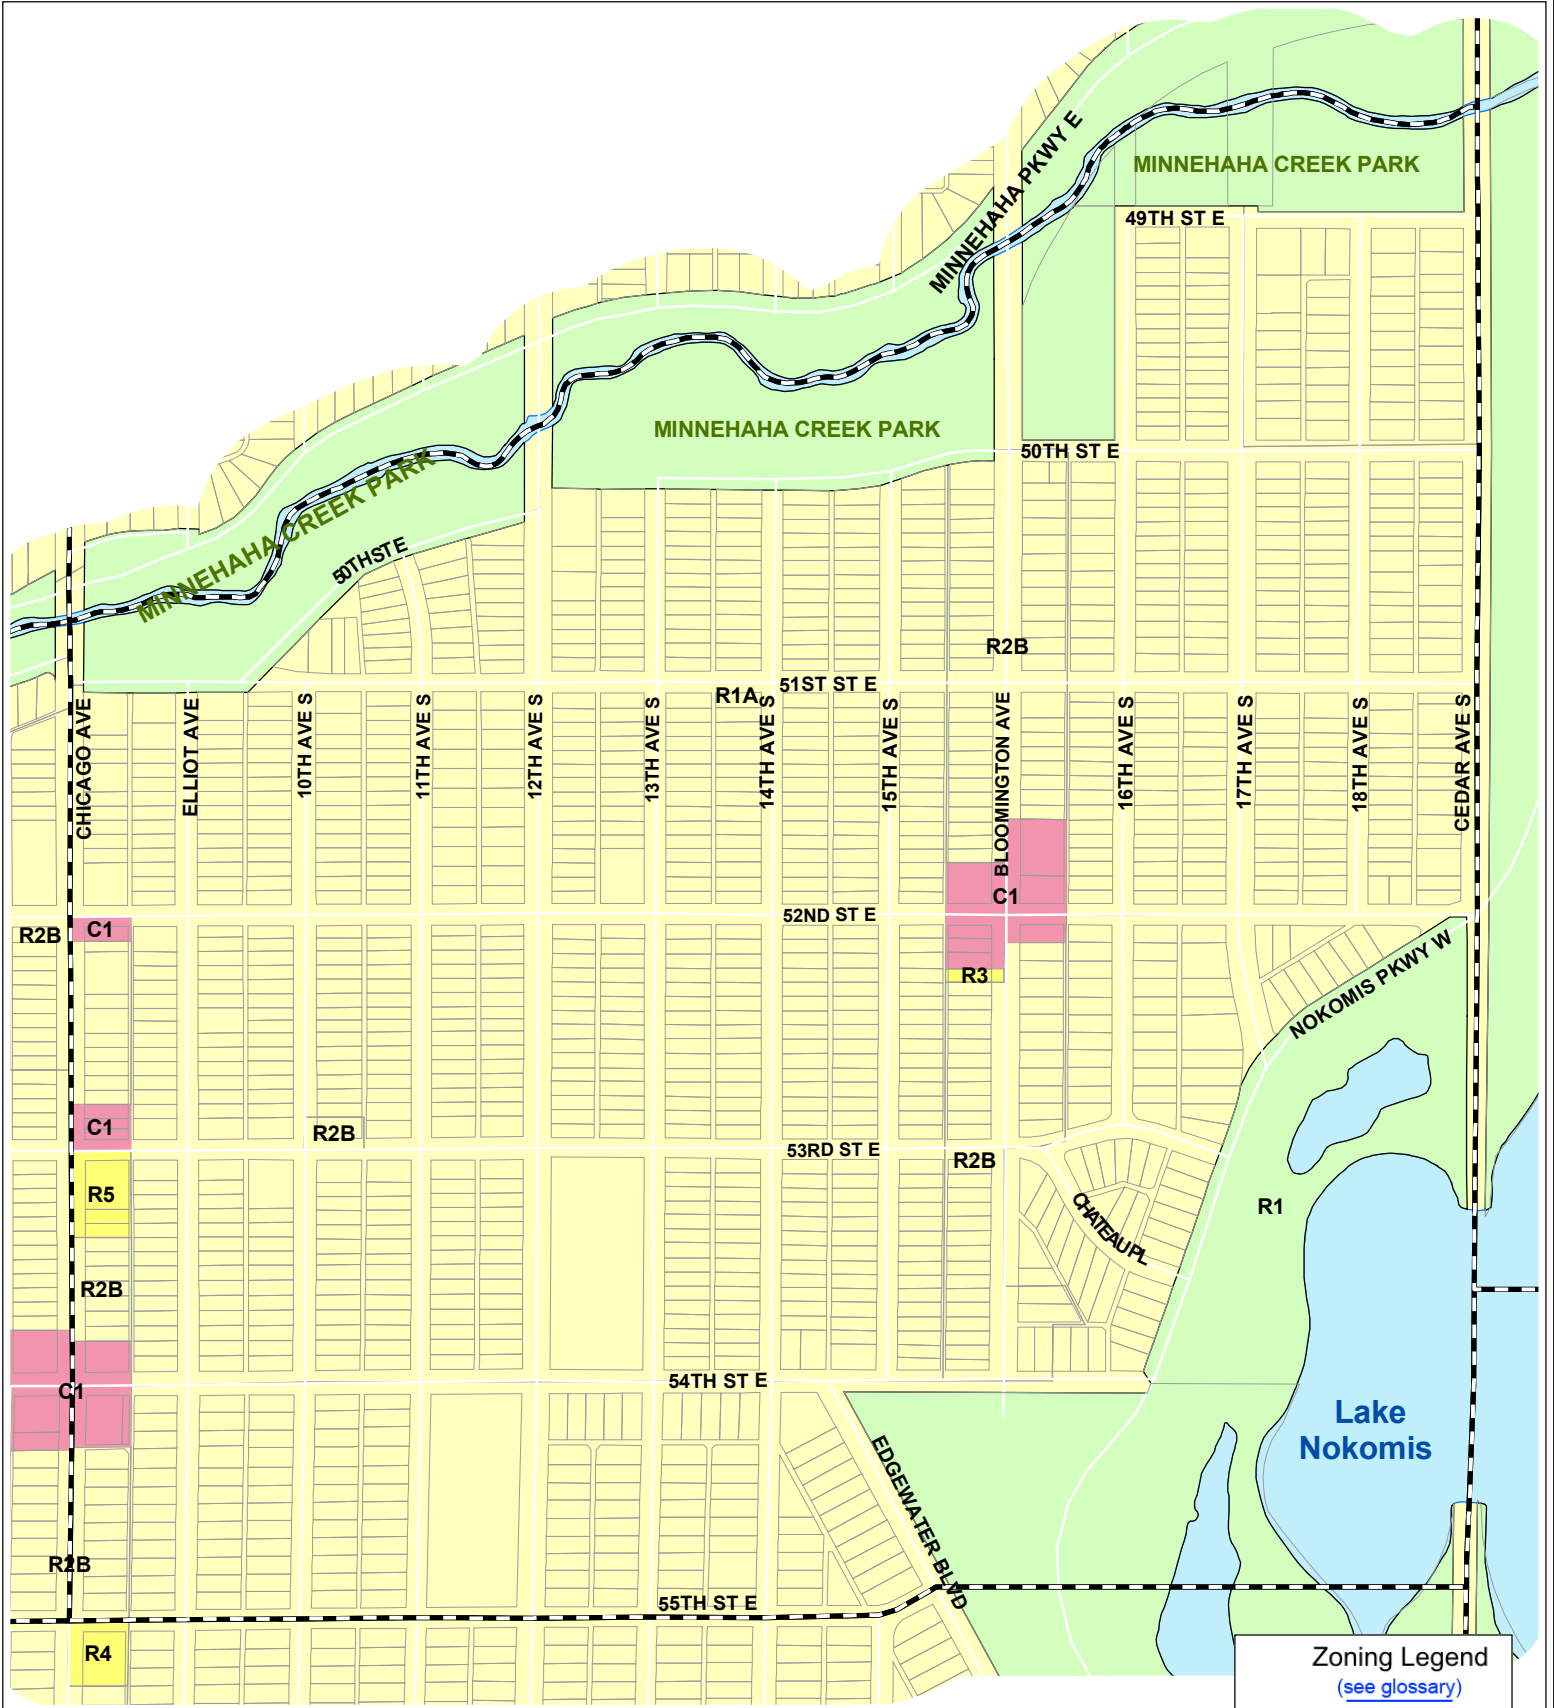

Hale

Zoning Code Map

Zoning Legend
(see glossary)

R1 to R2B	I1
R3 to R6	I2
OR1 to OR3	I3
C1	B4
C2 to C3S	B4S
C4	B4C

Source: Minneapolis Zoning Code
Data as of July 2006
Please visit

www.ci.minneapolis.mn.us/zoning/index.asp#topofpage
for a more current zoning map

Scale: 1:6,500
August 2006