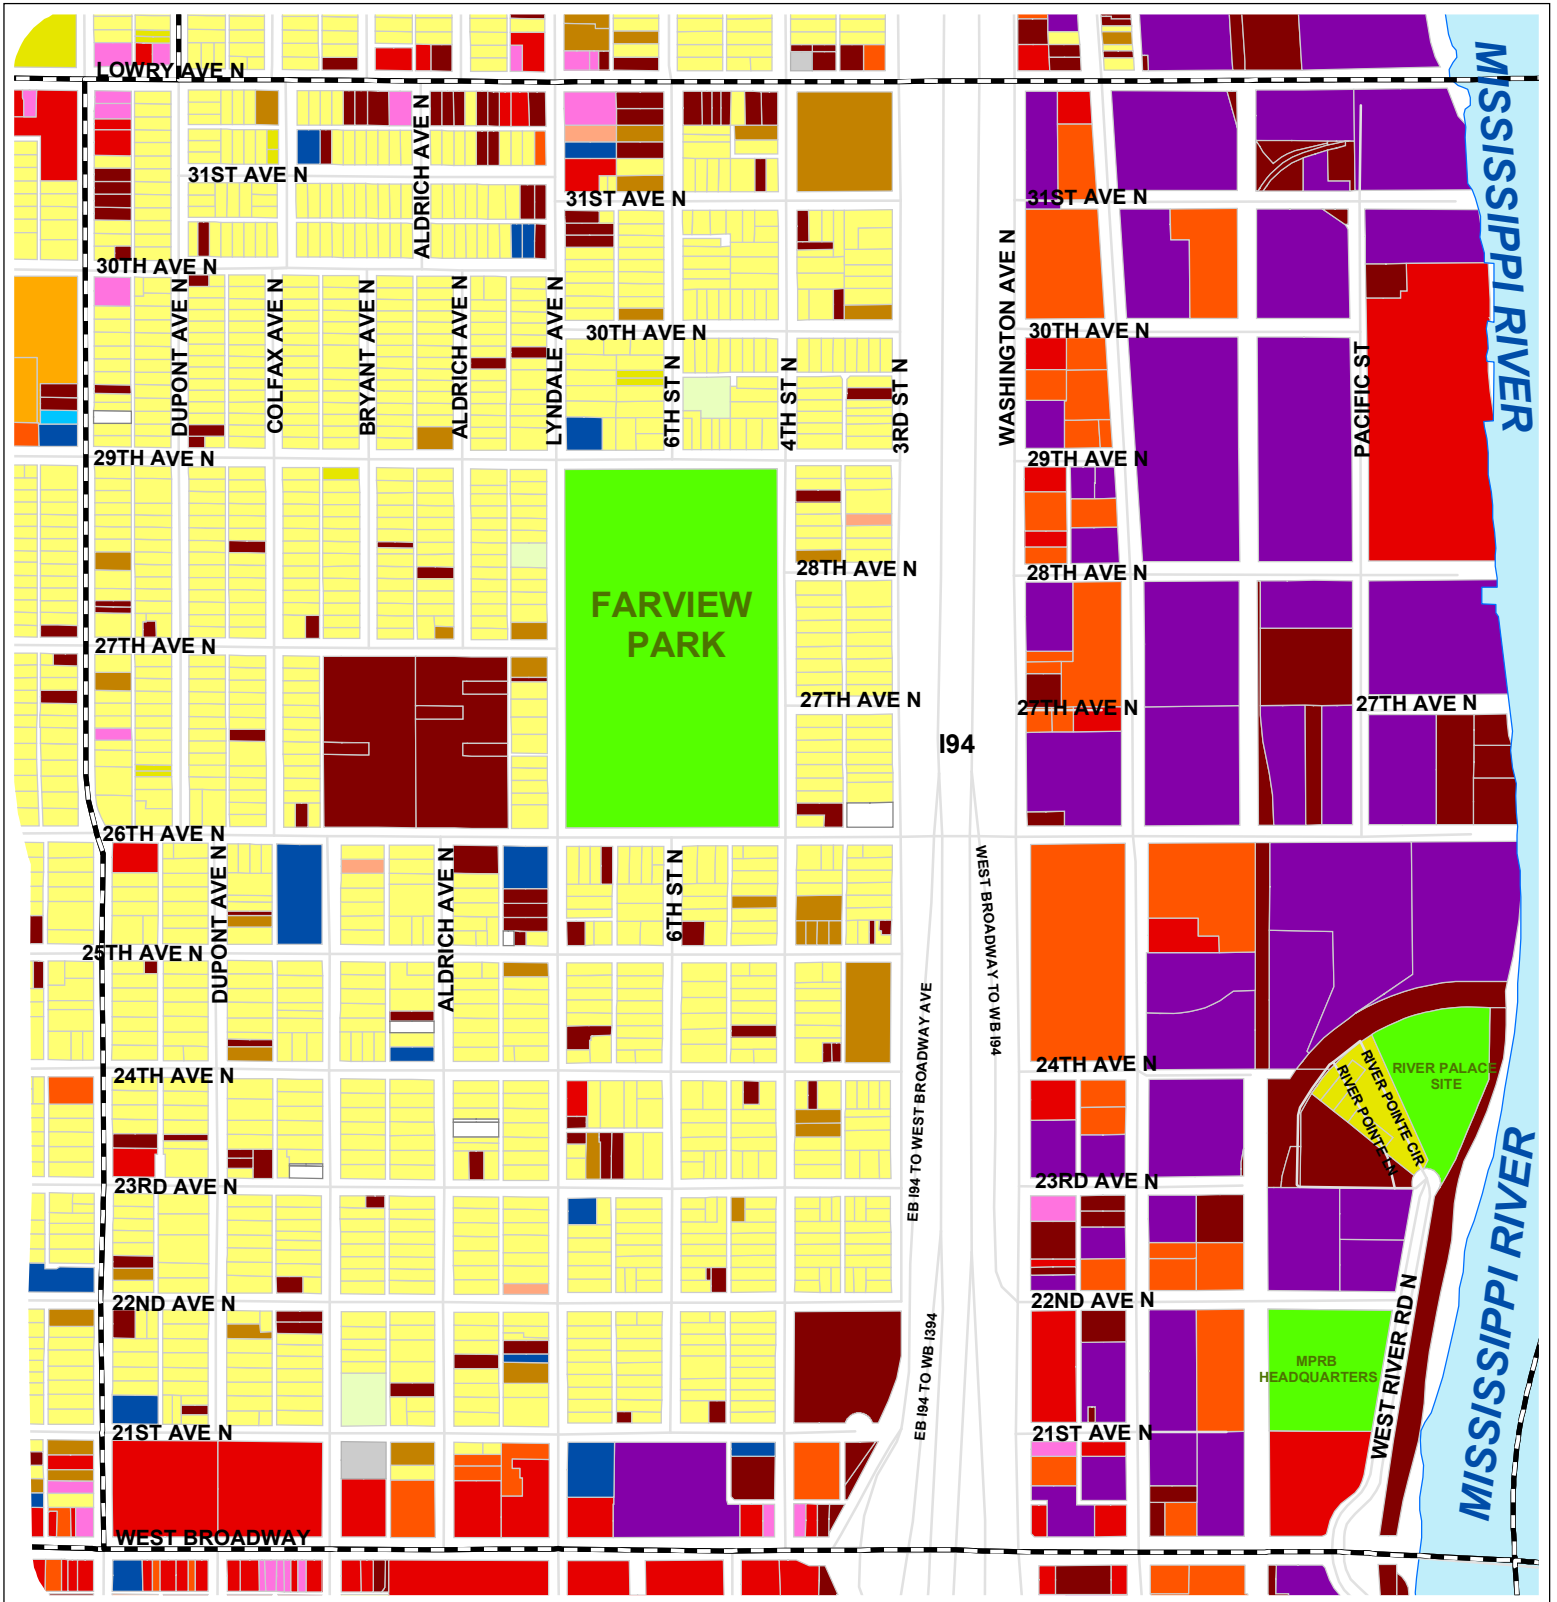

# Hawthorne Land Use Map

Source: City Assessor  
Data as of July 2006  
Scale: 1:8,000

## Legend (See Glossary [Click Here](#))

	Single Family, Duplex and Triplex		Commercial		Industrial, Warehouse, Factory		Sport & Recreation Facilities
	Condo and Townhouse		Office		Utilities		Parks & Open Space
	Apartment		Residential Common Area		Institutional		Vacant Land
	Group Residence		Garage or Misc. Residential		Mixed Use		No Data