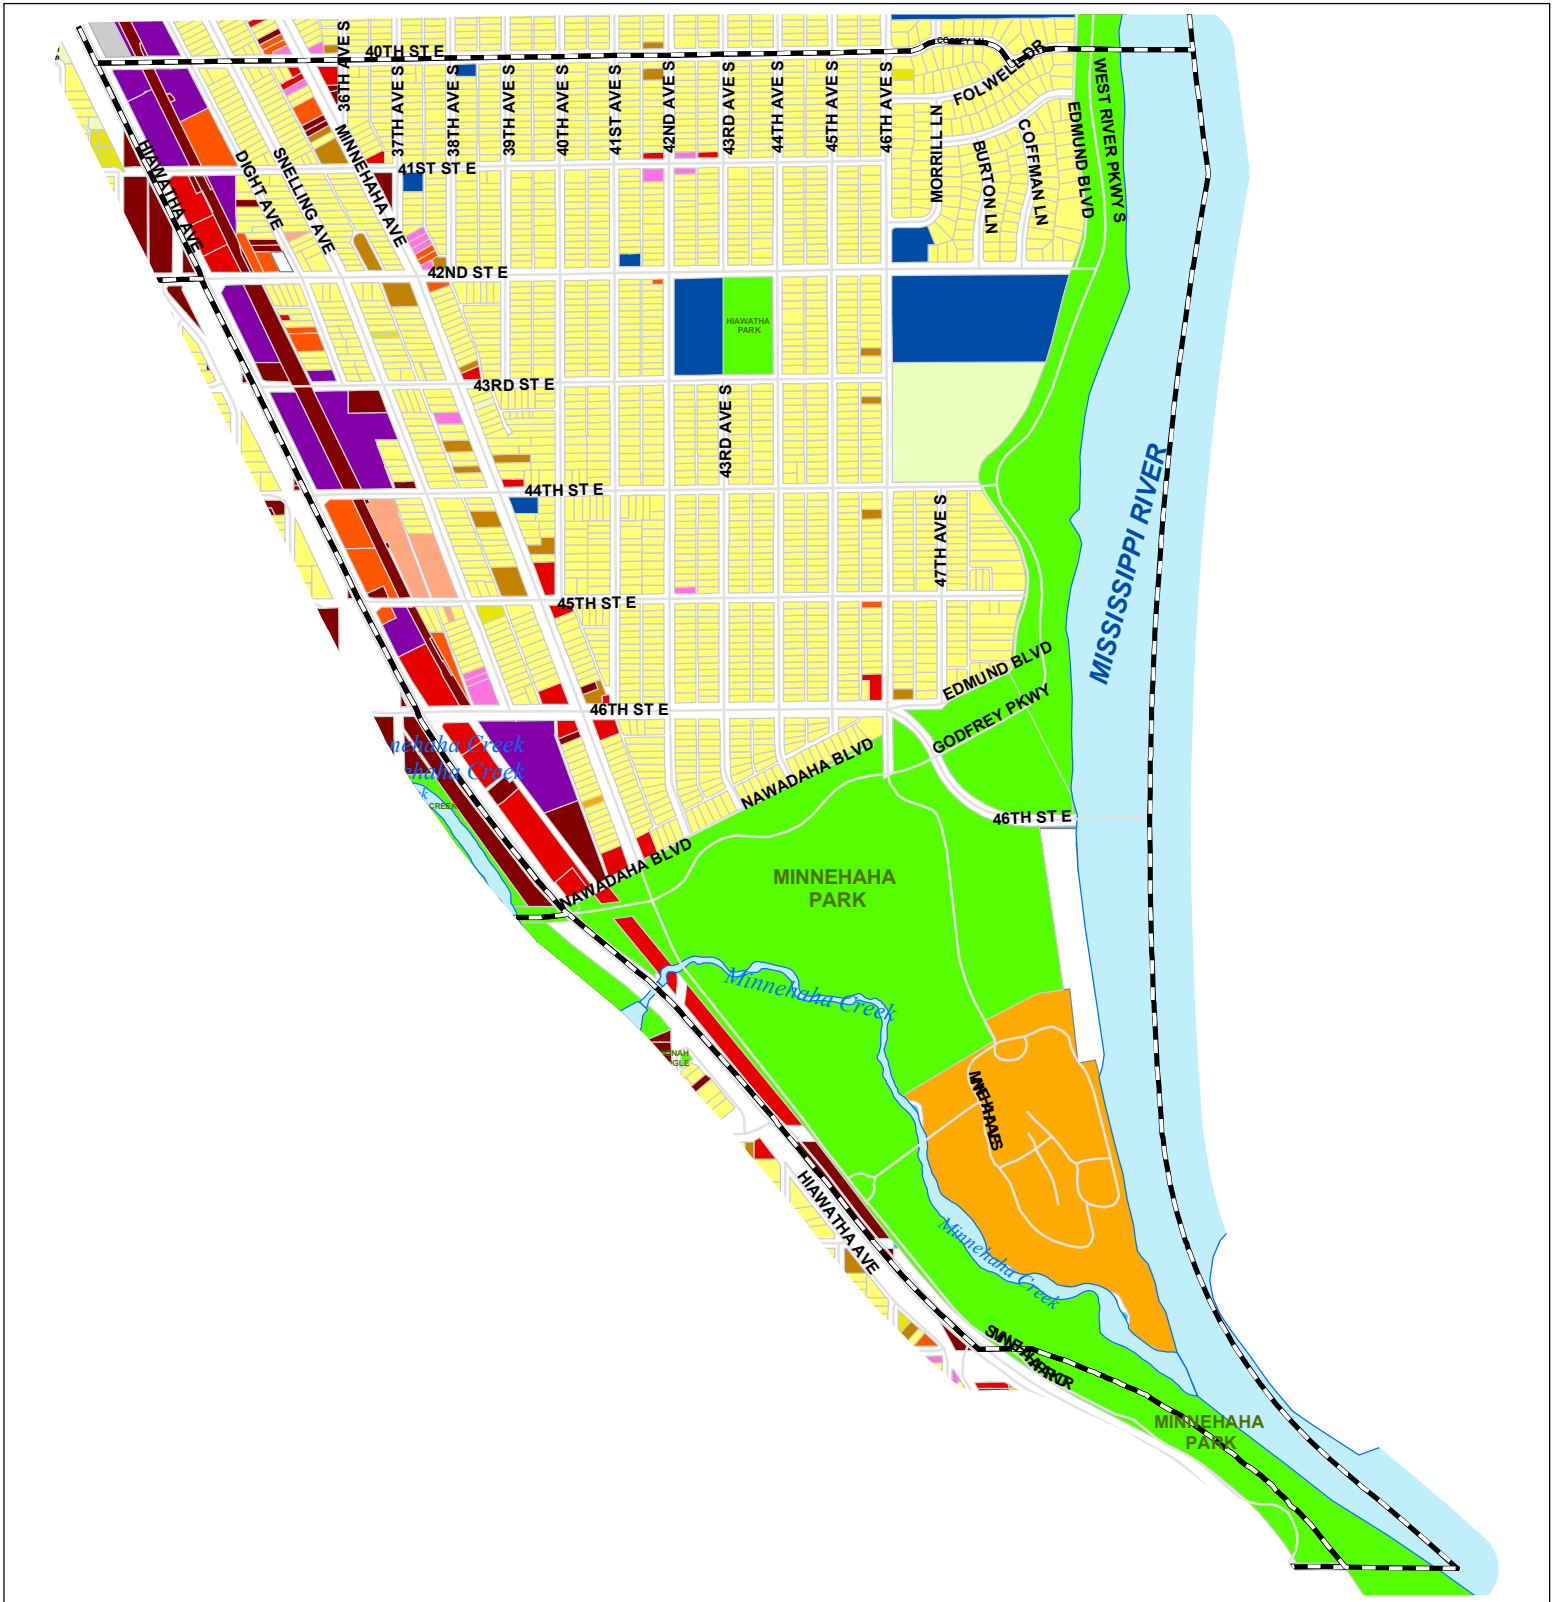

Hiawatha Land Use Map

Source: City Assessor

 Data as of July 2006

 Scale: 1:14,000

Legend (See Glossary [Click Here](#))

 Single Family, Duplex and Triplex	 Commercial	 Industrial, Warehouse, Factory	 Sport & Recreation Facilities
 Condo and Townhouse	 Office	 Utilities	 Parks & Open Space
 Apartment	 Residential Common Area	 Institutional	 Vacant Land
 Group Residence	 Garage or Misc. Residential	 Mixed Use	 No Data