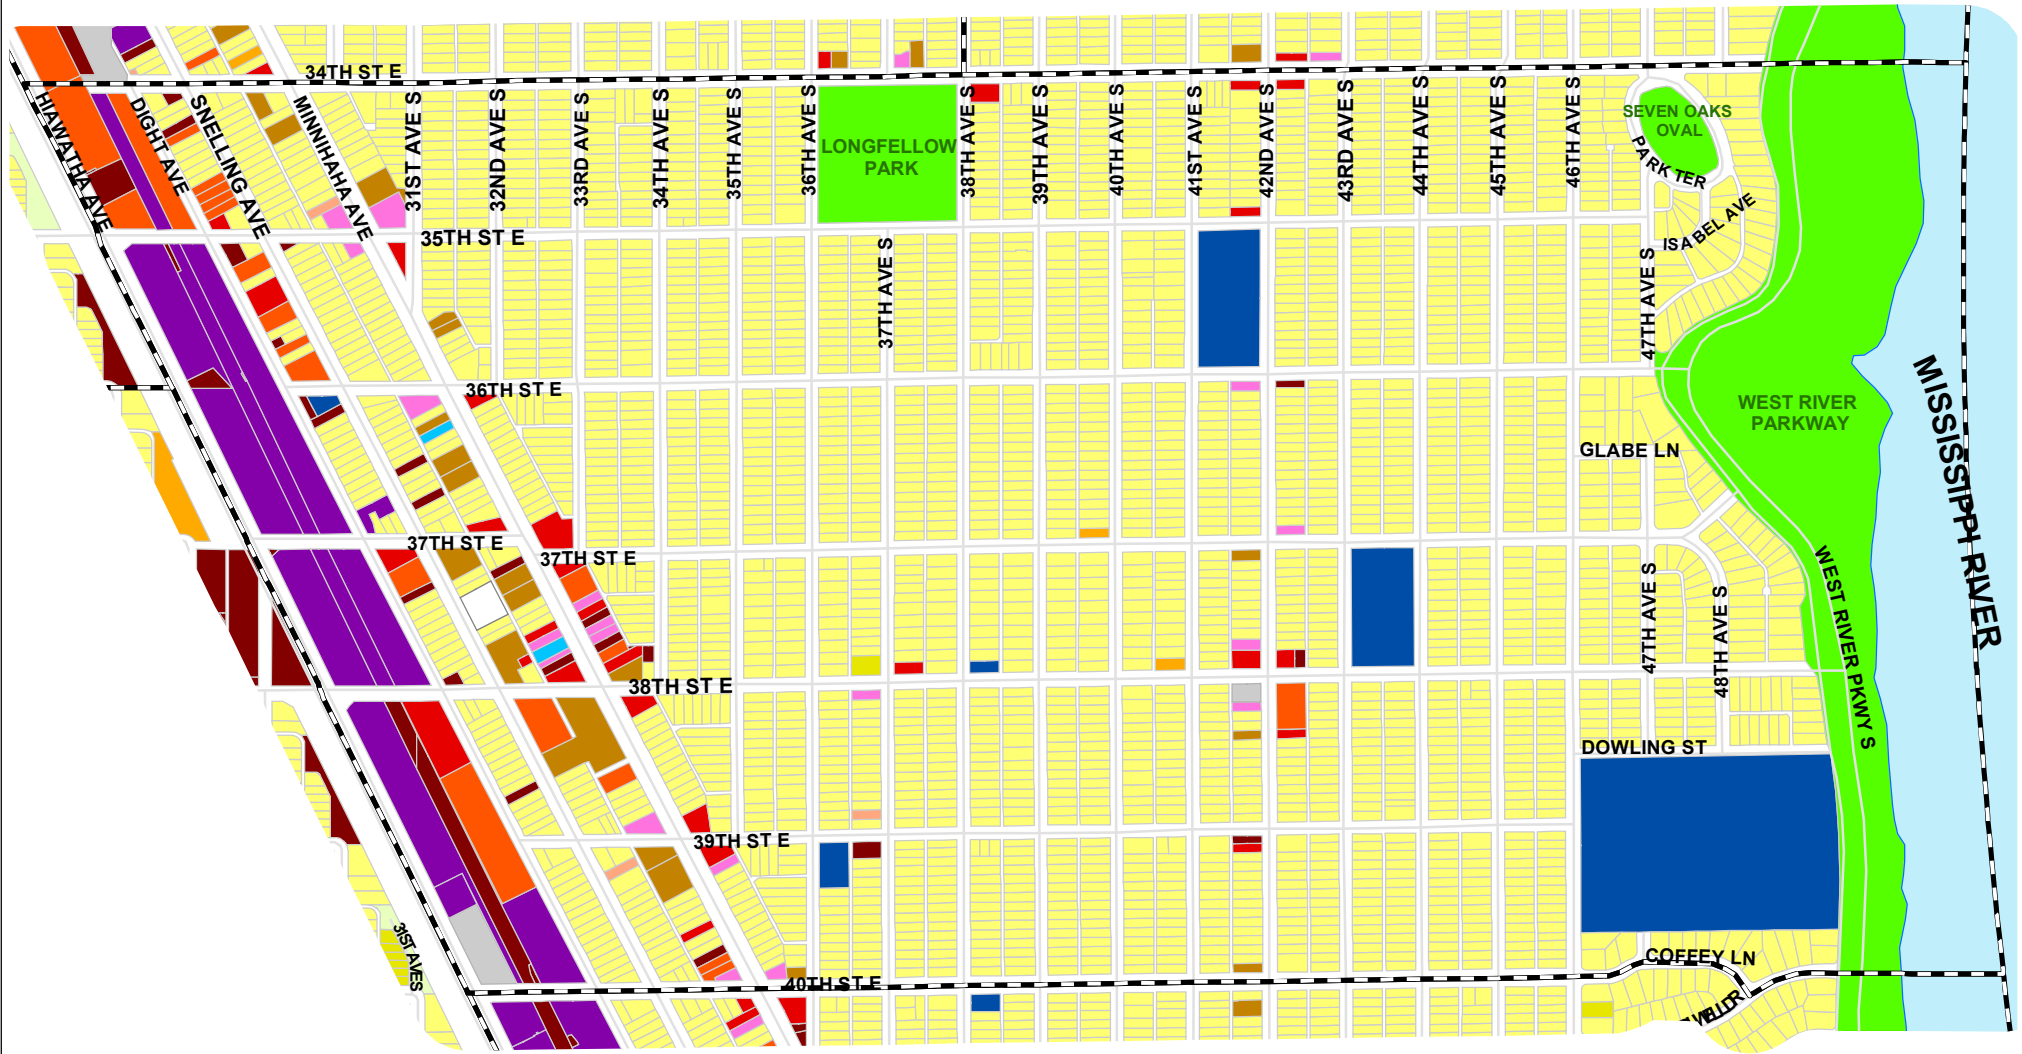

# Howe Land Use Map

**Legend (See Glossary Click Here)**

Single Family, Duplex and Triplex	Commercial	Industrial, Warehouse, Factory	Sport & Recreation Facilities
Condo and Townhouse	Office	Utilities	Parks & Open Space
Apartment	Residential Common Area	Institutional	Vacant Land
Group Residence	Garage or Misc. Residential	Mixed Use	No Data