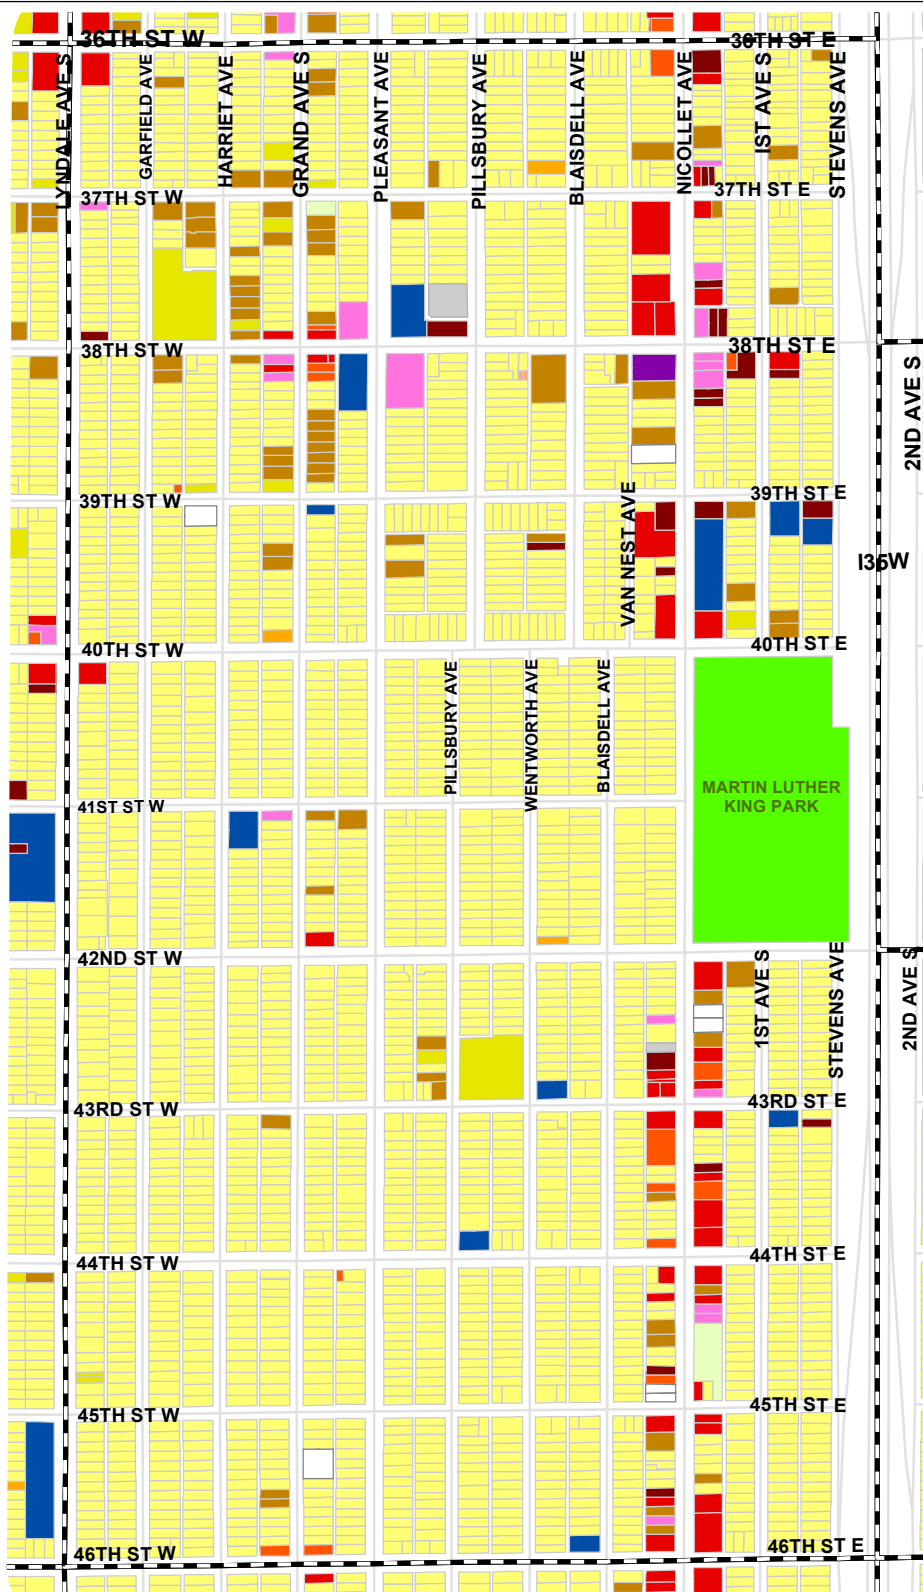

King Field Land Use Map

Source: City Assessor
Data as of July 2006
Scale: 1:10,000

Legend (See Glossary [Click Here](#))

 Single Family, Duplex and Triplex	 Commercial	 Industrial, Warehouse, Factory	 Sport & Recreation Facilities
 Condo and Townhouse	 Office	 Utilities	 Parks & Open Space
 Apartment	 Residential Common Area	 Institutional	 Vacant Land
 Group Residence	 Garage or Misc. Residential	 Mixed Use	 No Data