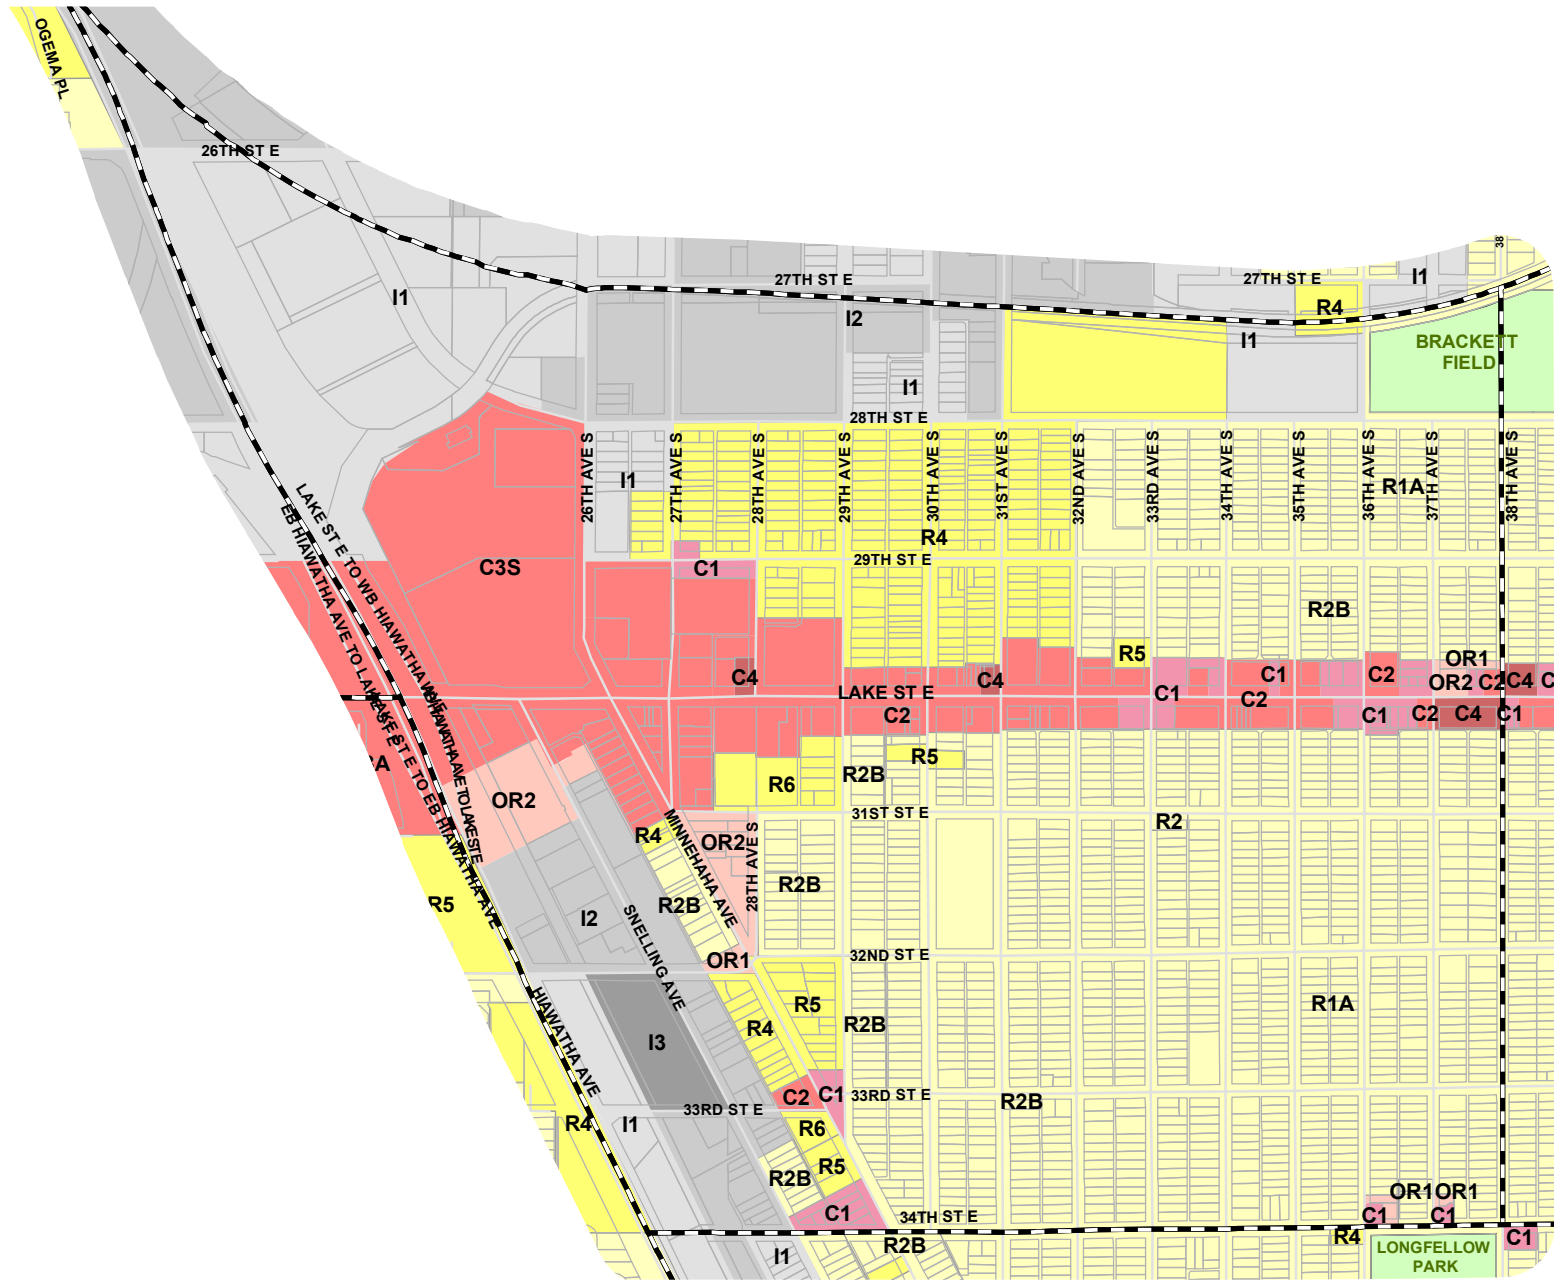

# Longfellow Zoning Code Map

**Zoning Legend**  
(see glossary)

R1 to R2B	I1
R3 to R6	I2
OR1 to OR3	I3
C1	B4
C2 to C3S	B4S
C4	B4C

Source: Minneapolis Zoning Code  
 Data as of July 2006  
 Please visit  
[www.ci.minneapolis.mn.us/zoning/index.asp#topofpage](http://www.ci.minneapolis.mn.us/zoning/index.asp#topofpage)  
 for a more current zoning map

Scale: 1:11,000  
 August 2006