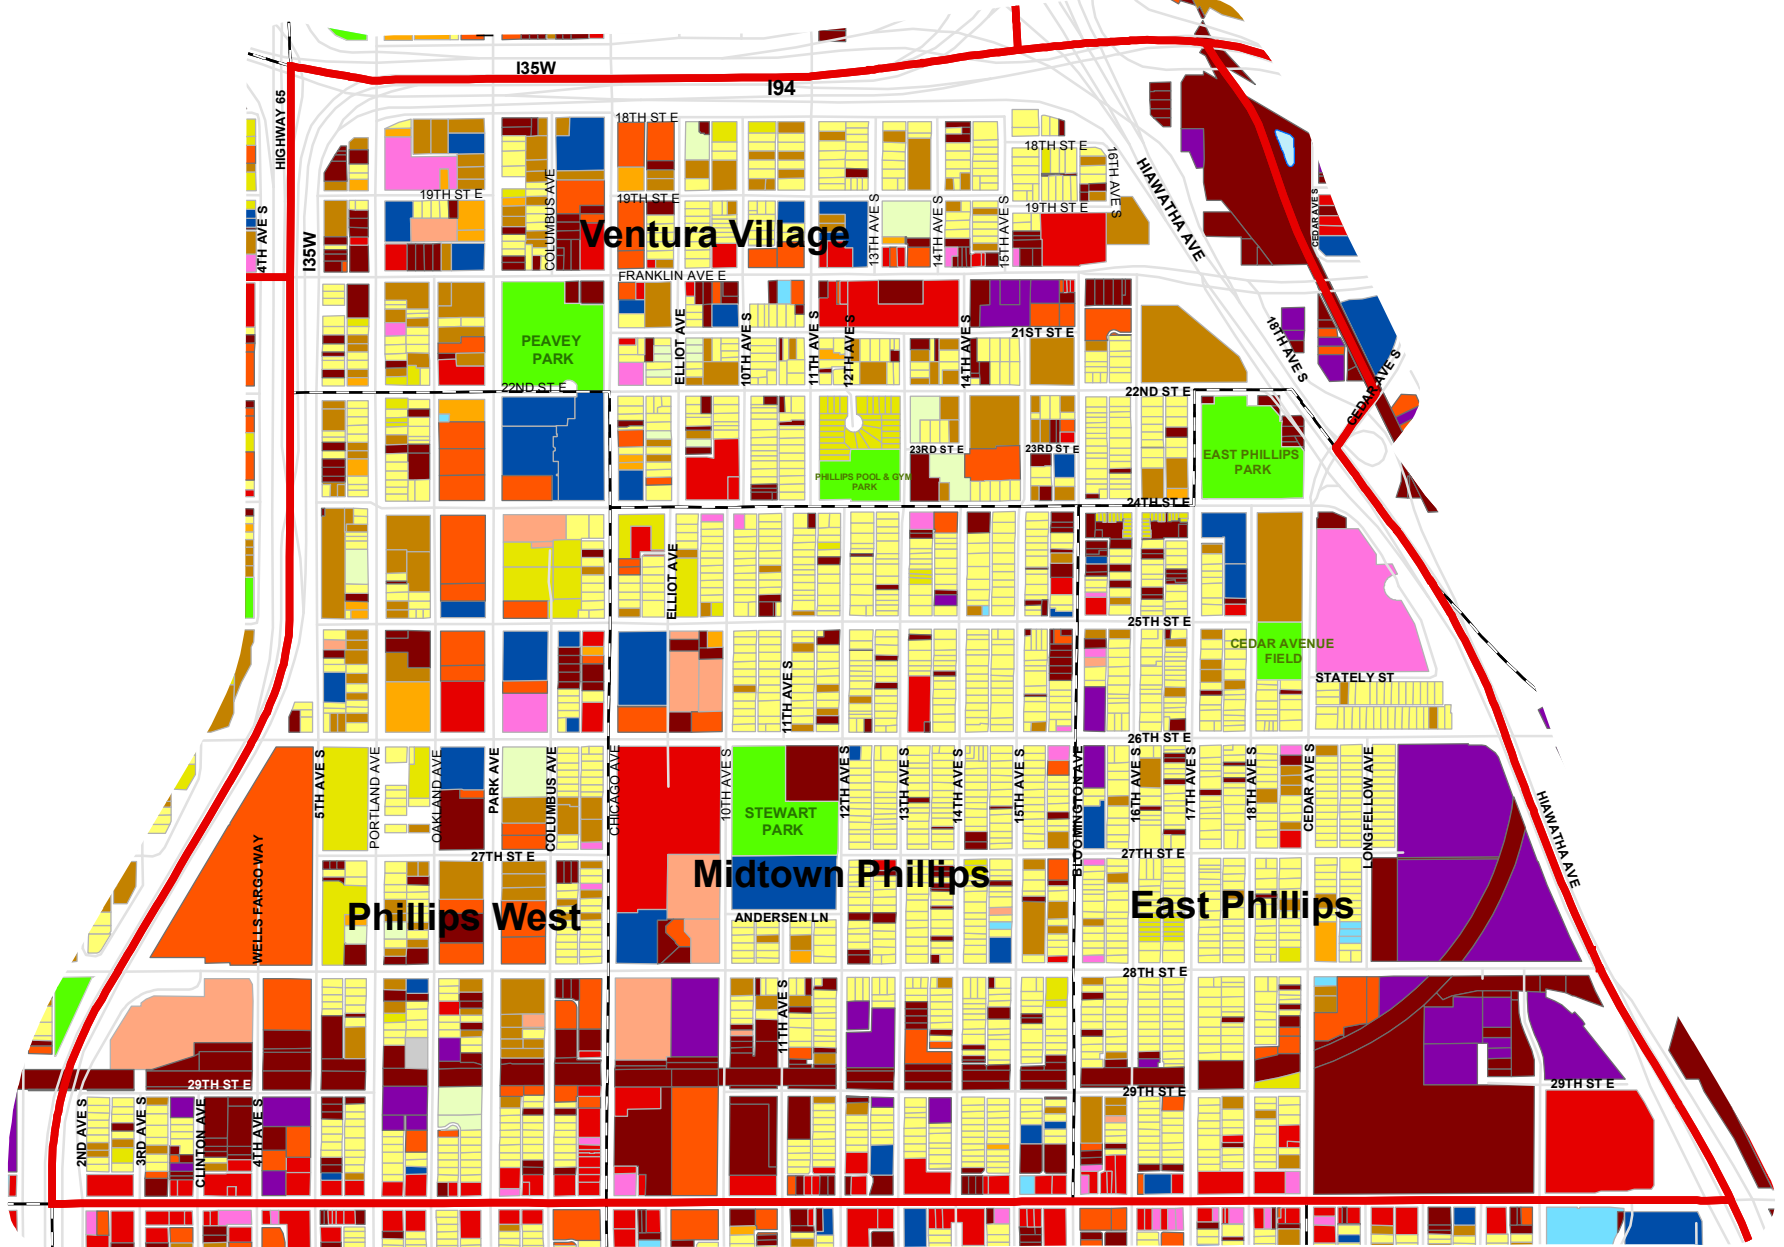

Phillips Land Use Map

Legend (See Glossary Click Here)

Single Family, Duplex and Triplex	Commercial	Industrial, Warehouse, Factory	Sport & Recreation Facilities
Condo and Townhouse	Office	Utilities	Parks & Open Space
Apartment	Residential Common Area	Institutional	Vacant Land
Group Residence	Garage or Misc. Residential	Mixed Use	No Data