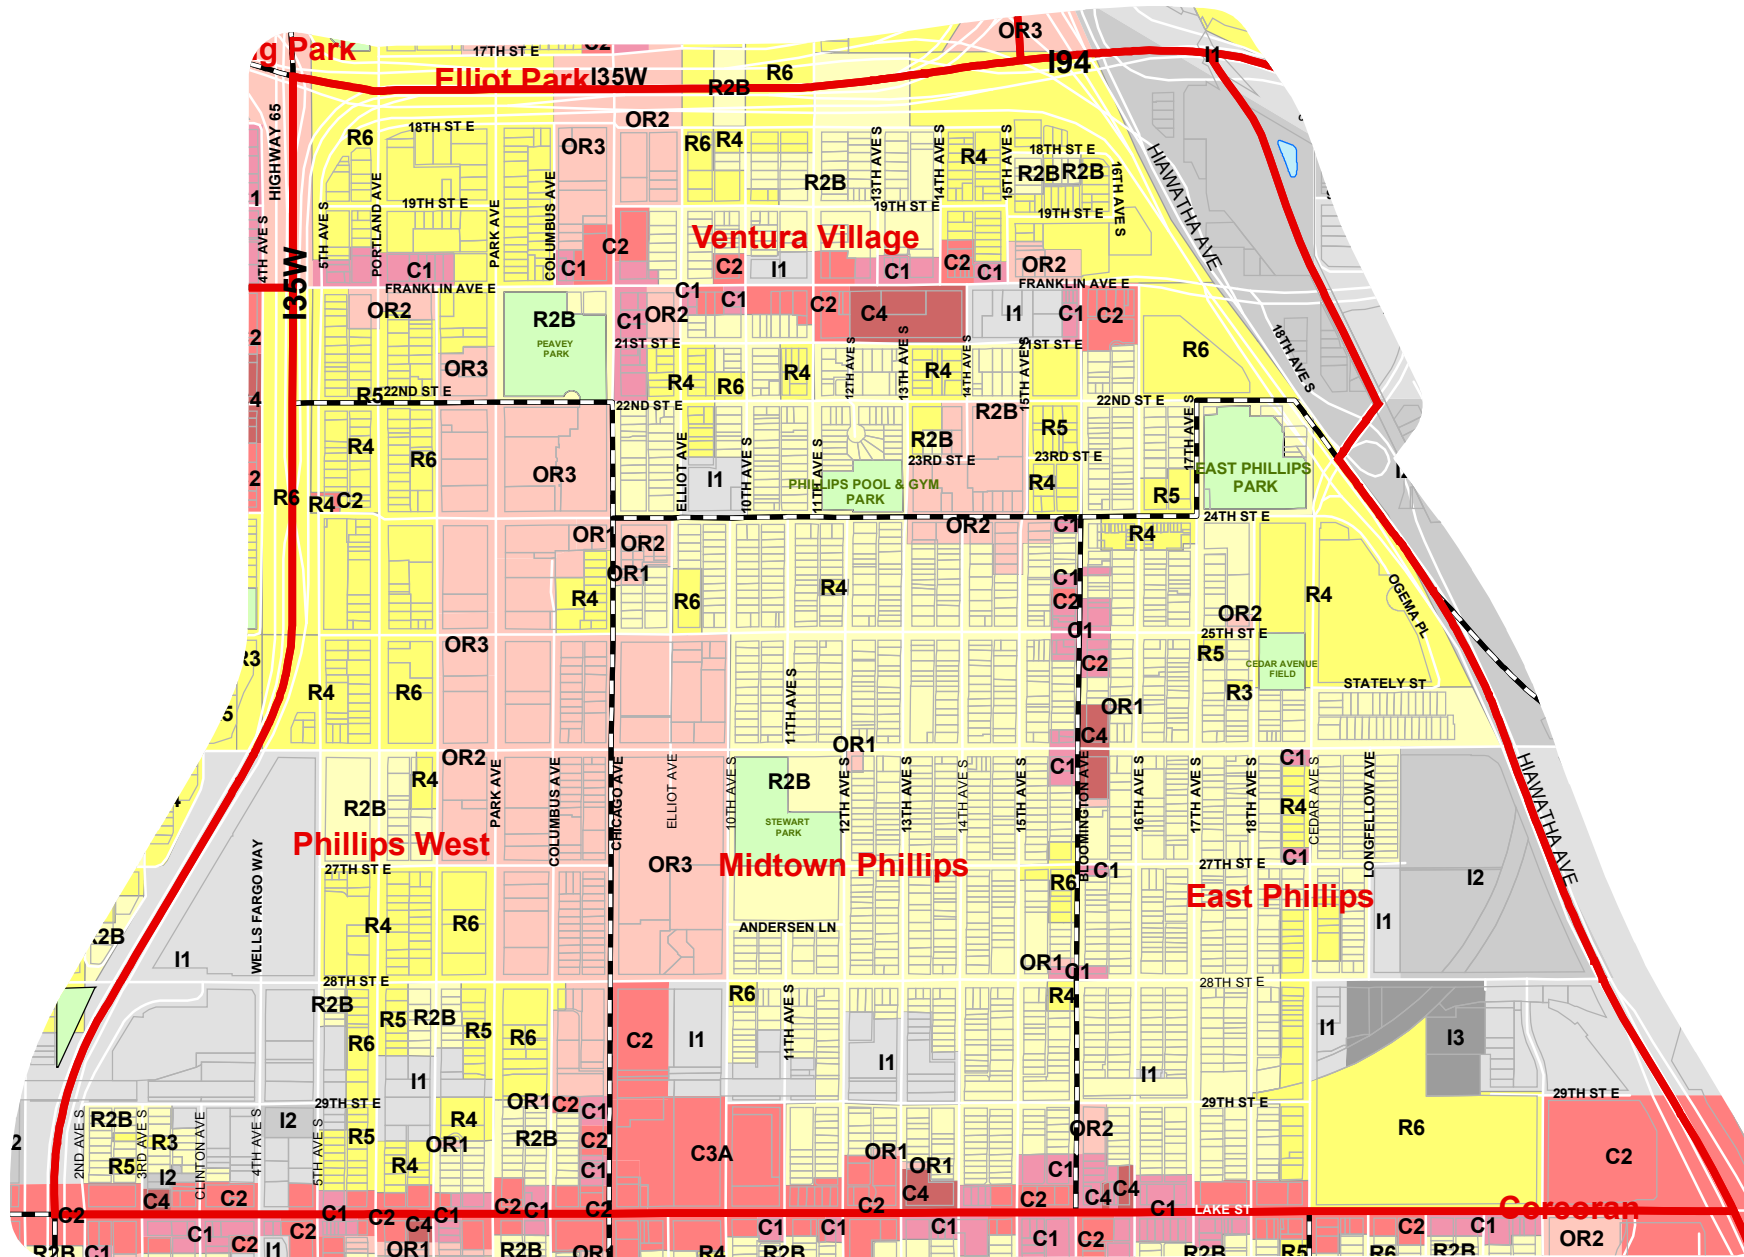

Phillips Zoning Code Map

Zoning Legend
(see glossary)

R1 to R2B	I1
R3 to R6	I2
OR1 to OR3	I3
C1	B4
C2 to C3S	B4S
C4	B4C

Source: Minneapolis Zoning Code
Data as of July 2006
Please visit
www.ci.minneapolis.mn.us/zoning/index.asp#topofpage
for a more current zoning map

Scale: 1:13,000
August 2006