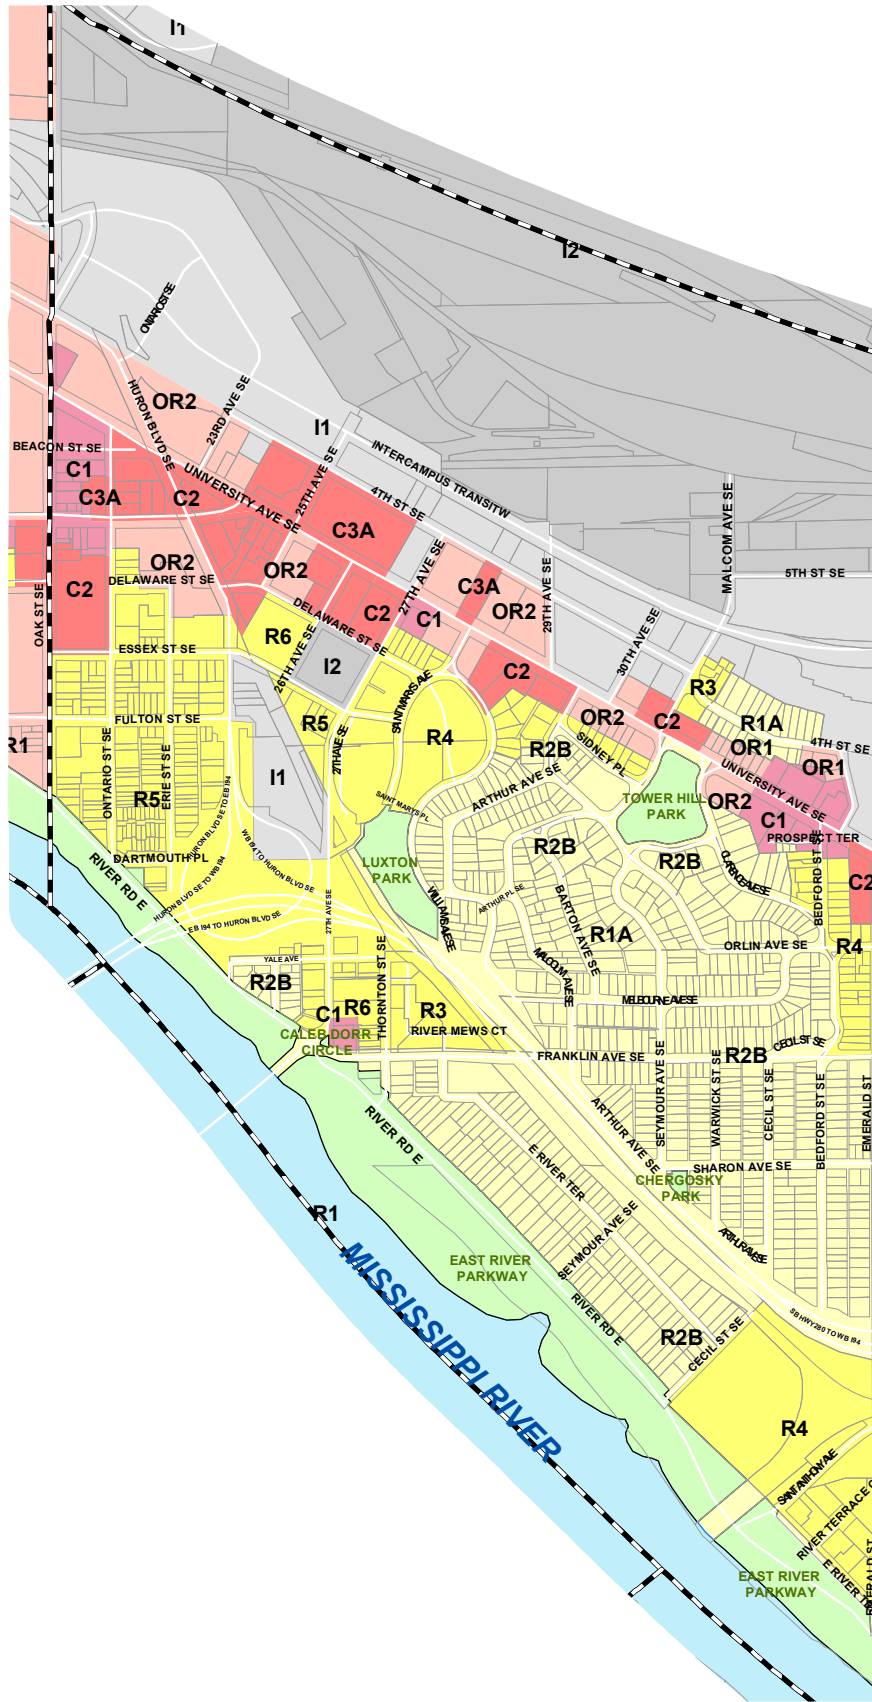

Prospect Park - East River Road

Zoning Code Map

Zoning Legend
(see glossary)

R1 to R2B		I1	
R3 to R6		I2	
OR1 to OR3		I3	
C1		B4	
C2 to C3S		B4S	
C4		B4C	

Source: Minneapolis Zoning Code
Data as of July 2006
Please visit

www.ci.minneapolis.mn.us/zoning/index.asp#topofpage
for a more current zoning map

Scale: 1:14,000
August 2006