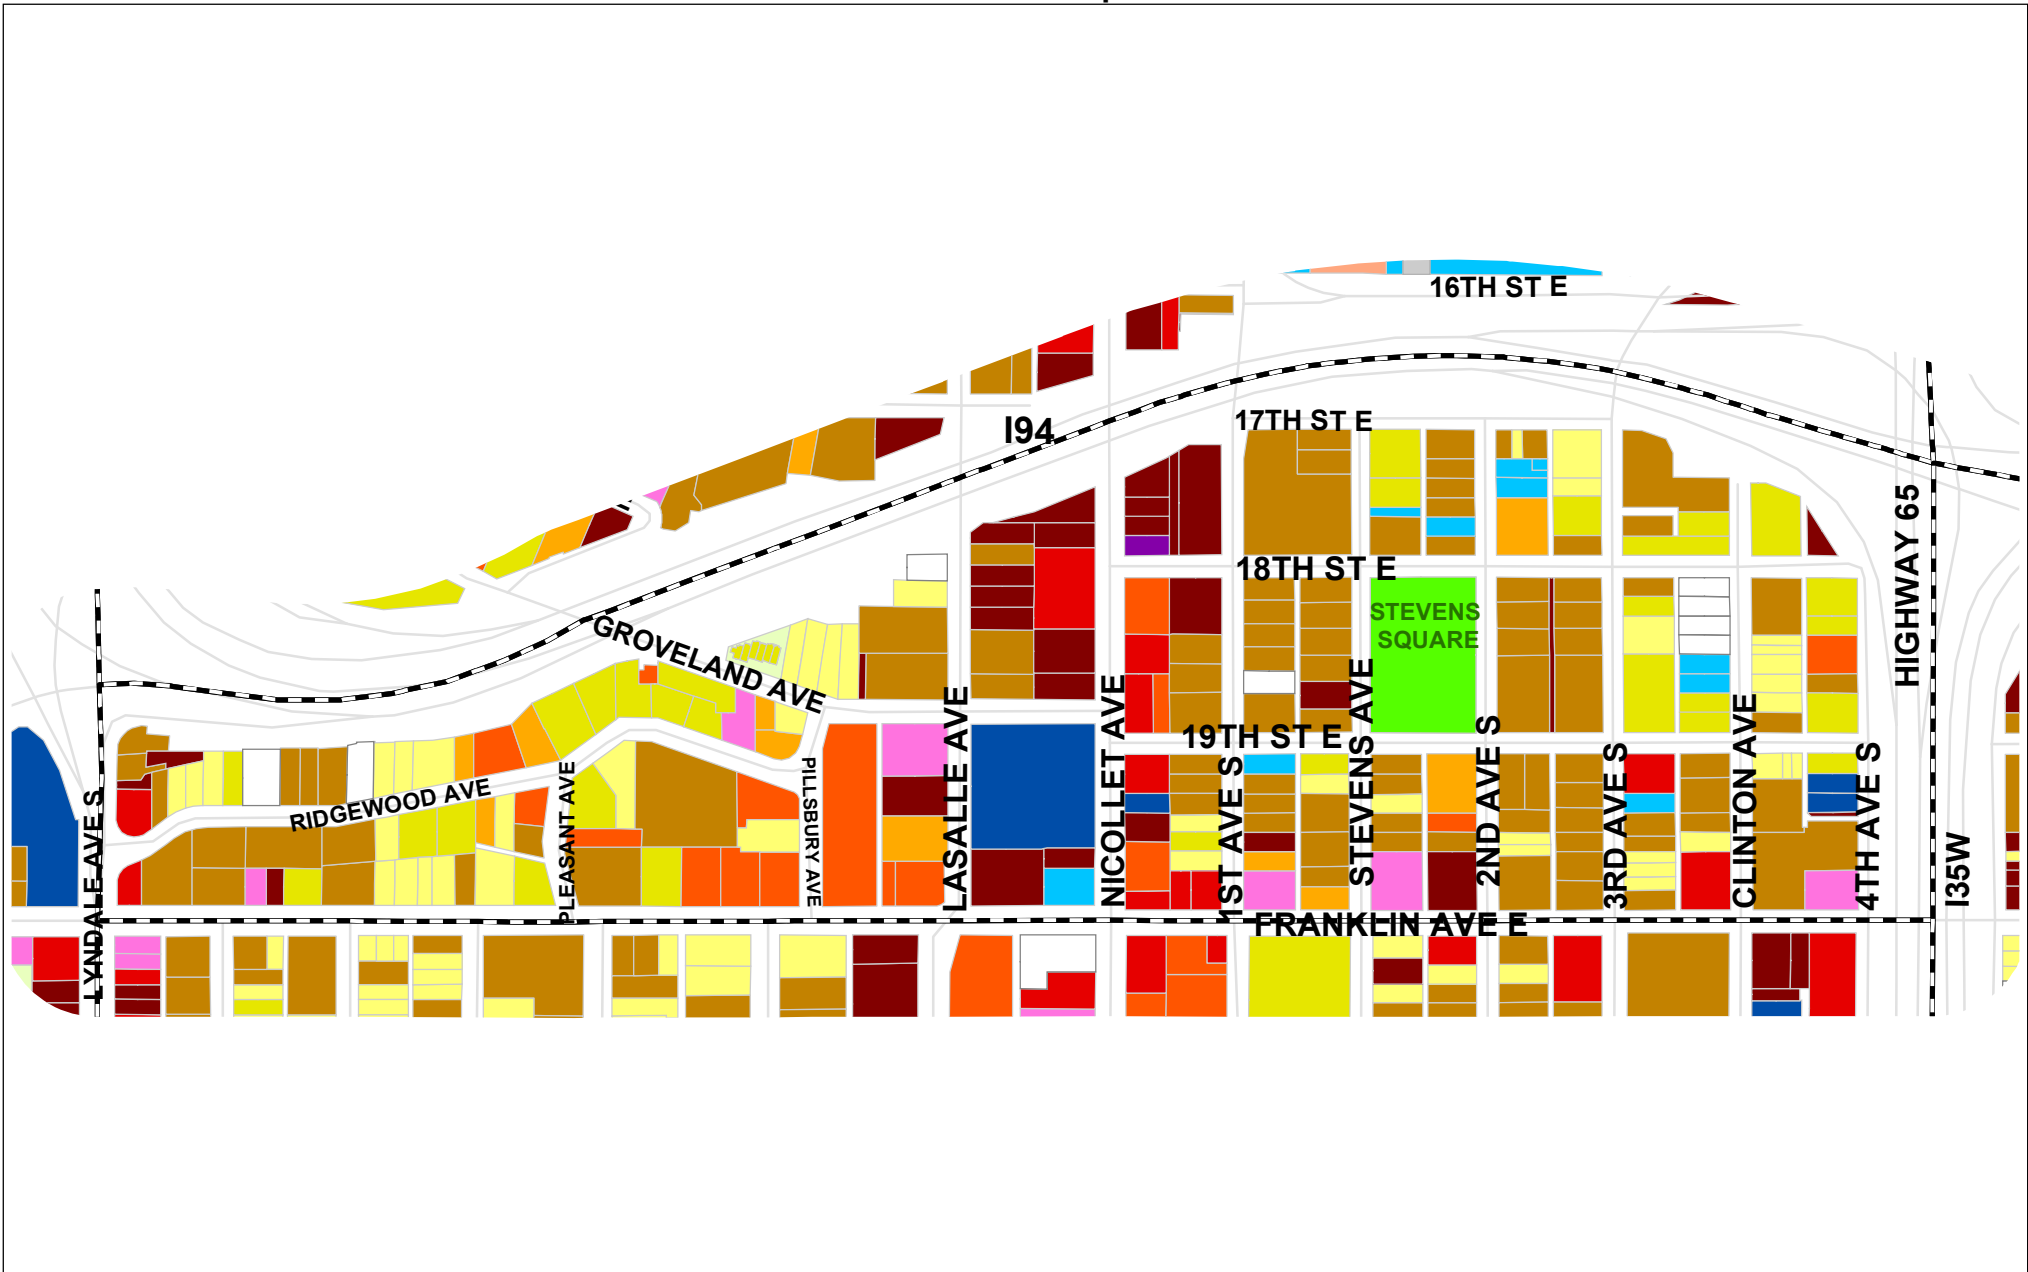

# Steven's Square - Loring Heights

## Land Use Map

**Legend (See Glossary Click Here)**

Single Family, Duplex and Triplex	Commercial	Industrial, Warehouse, Factory	Sport & Recreation Facilities
Condo and Townhouse	Office	Utilities	Parks & Open Space
Apartment	Residential Common Area	Institutional	Vacant Land
Group Residence	Garage or Misc. Residential	Mixed Use	No Data