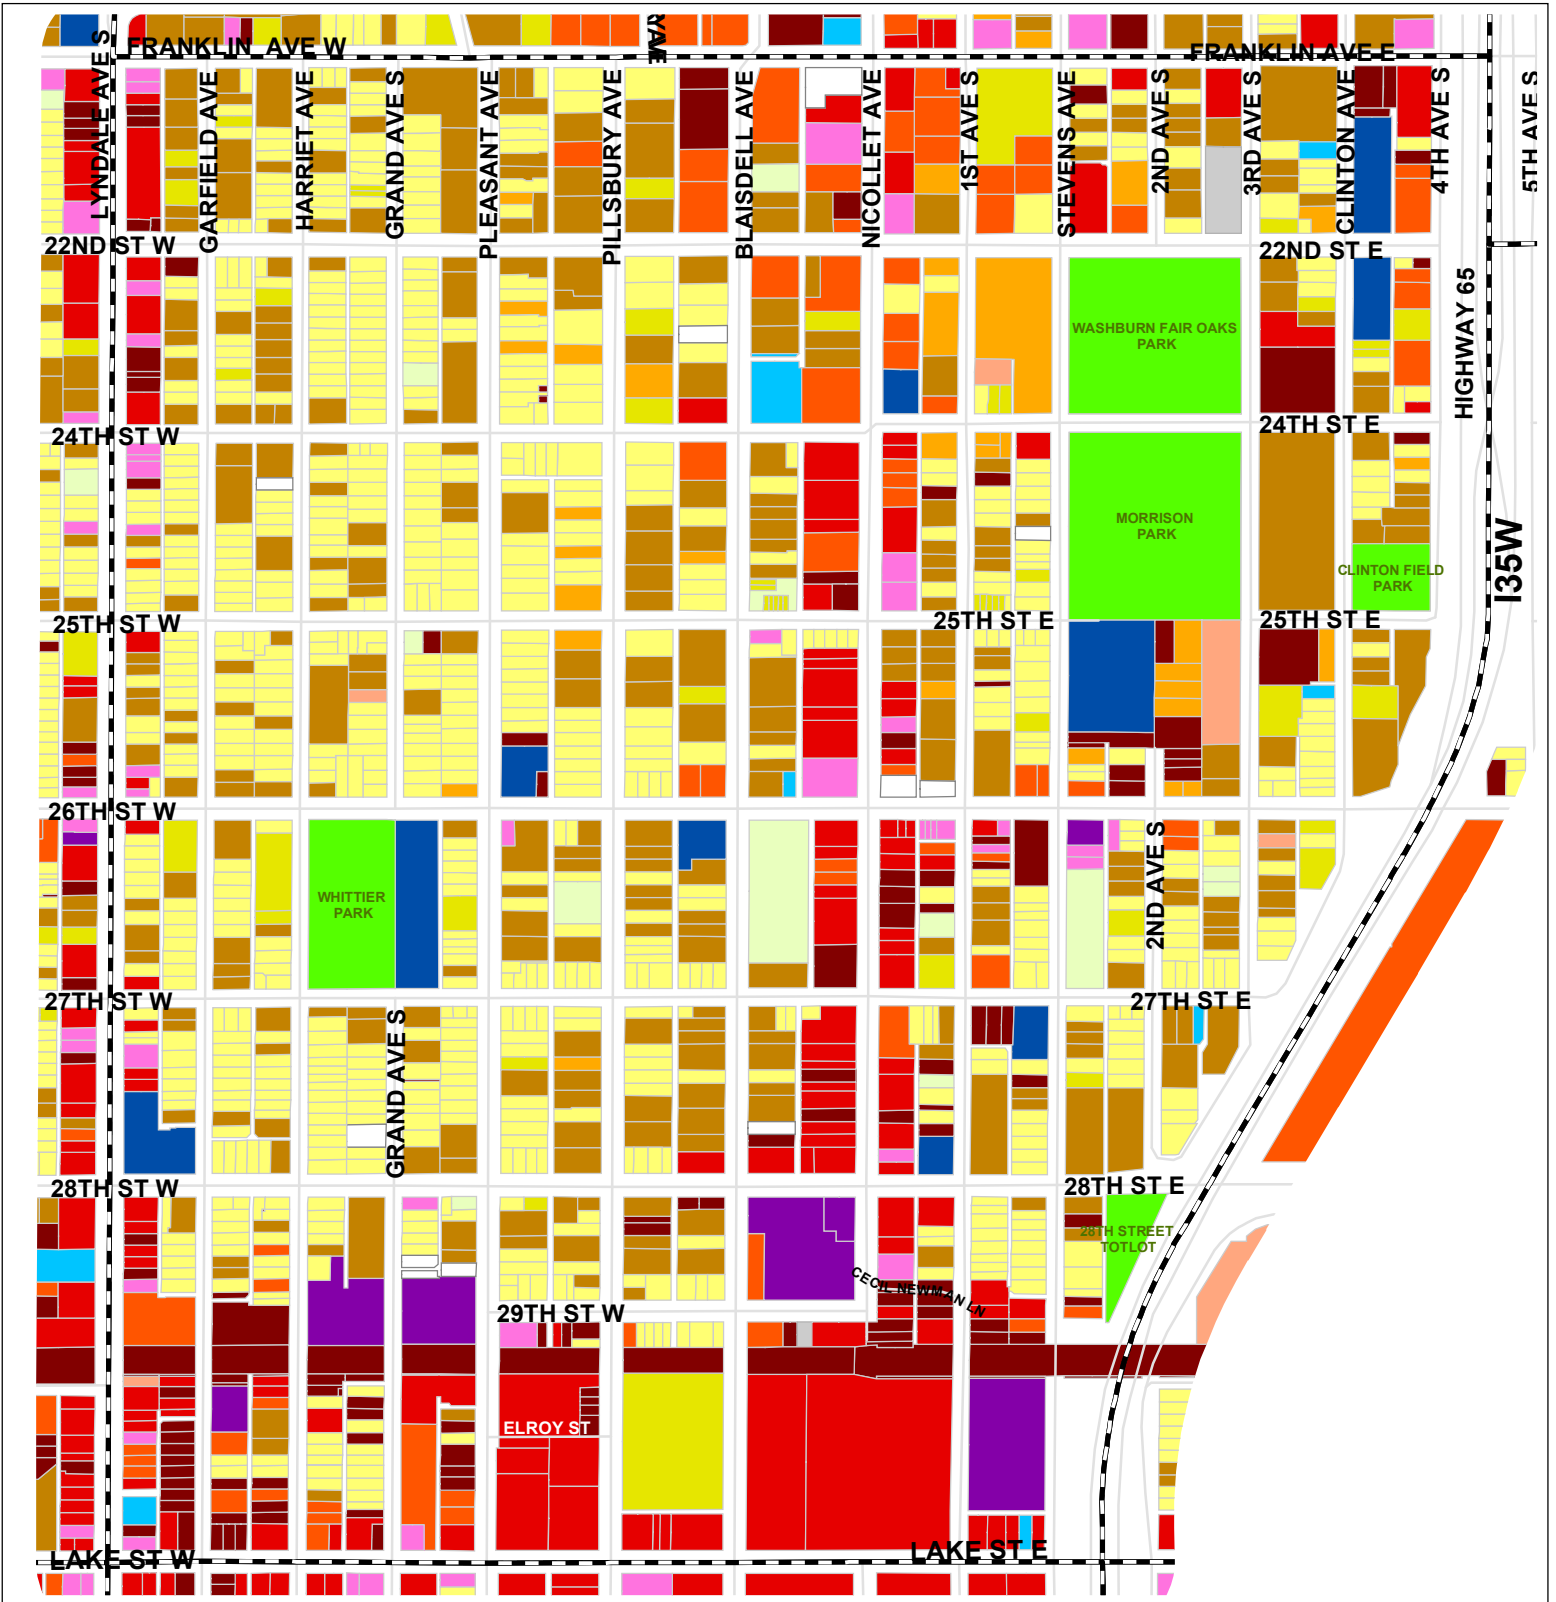

Whittier Land Use Map

Source: City Assessor
Data as of July 2006
Scale: 1:8,000

Legend (See Glossary [Click Here](#))

	Single Family, Duplex and Triplex		Commercial		Industrial, Warehouse, Factory		Sport & Recreation Facilities
	Condo and Townhouse		Office		Utilities		Parks & Open Space
	Apartment		Residential Common Area		Institutional		Vacant Land
	Group Residence		Garage or Misc. Residential		Mixed Use		No Data