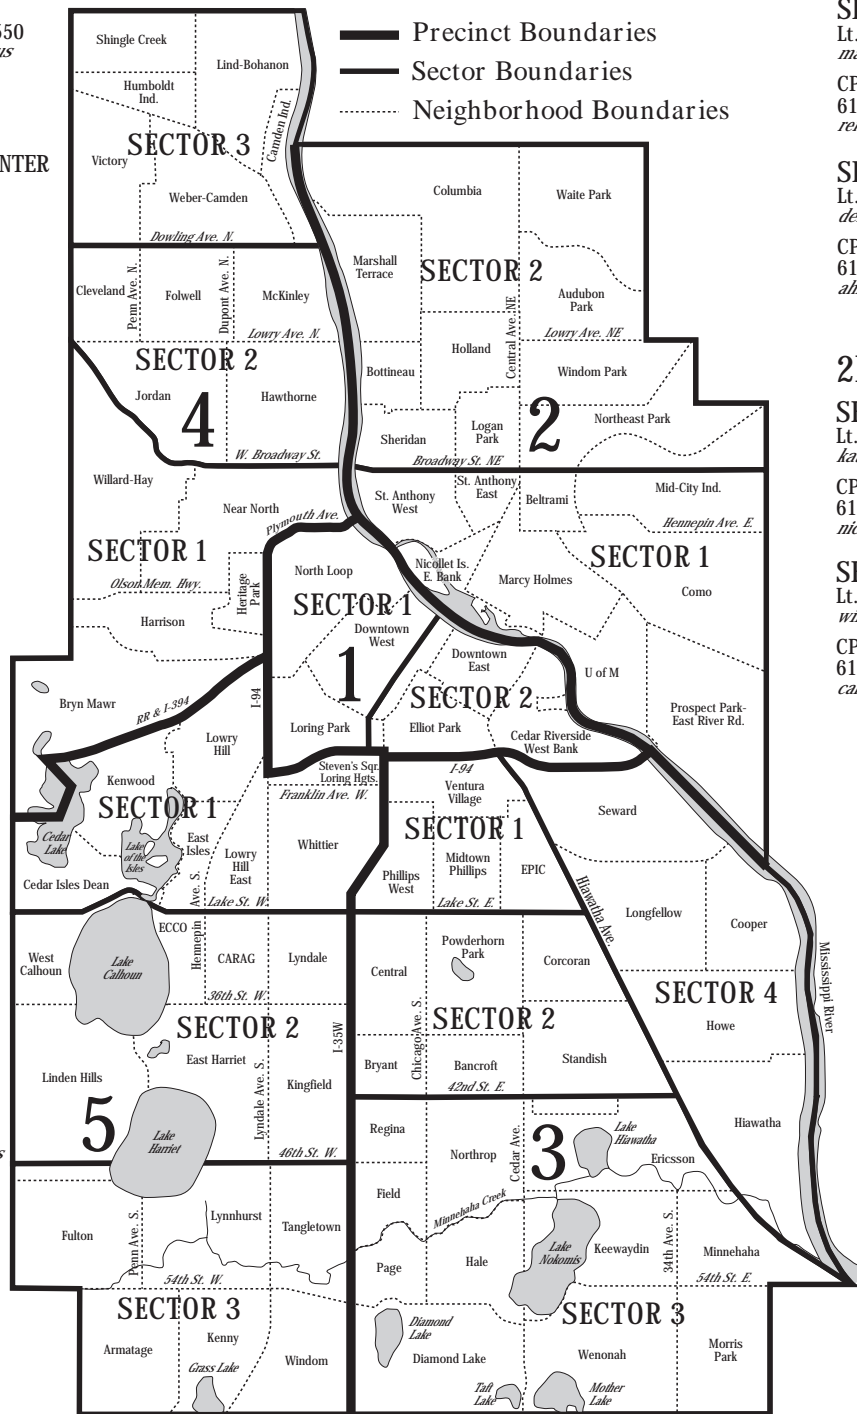

PLYMOUTH CHRISTIAN YOUTH CENTER
2210 Oliver Ave. N.
CPS Rowena Holmes
612-643-2045
rowena.holmes@ci.minneapolis.mn.us

SECTOR 2

Lt. James Heimerl — 612-673-5606
james.heimerl@ci.minneapolis.mn.us

CPS Jennifer Waisanen

612-673-5873
jennifer.waisanen@ci.minneapolis.mn.us

SECTOR 3

Lt. Dave Hayhoe — 612-673-5658
david.hayhoe@ci.minneapolis.mn.us

CPS Mary Etzioni
612-673-3364
mary.etzioni@ci.minneapolis.mn.us

5TH PRECINCT

SECTOR 1

Lt. (Open)
CPS Chelsea Adams
612-673-2819
chelsea.adams@ci.minneapolis.mn.us

SECTOR 2

Lt. Jack Kelly — 612-673-5576
john.kelly@ci.minneapolis.mn.us

Lyndale, Kingfield, East Harriet:
CPS Amy Lavender 612-673-5407
amy.lavender@ci.minneapolis.mn.us

CARAG, ECCO, Linden Hills,
West Calhoun:
CPS Chelsea Adams 612-673-2819
chelsea.adams@ci.minneapolis.mn.us

SECTOR 3

Lt. Chris Hildreth — 612-673-2755
christopher.hildreth@ci.minneapolis.mn.us

CPS Amy Lavender
612-673-5407
amy.lavender@ci.minneapolis.mn.us

CULTURAL OUTREACH

Spanish: CPS John Reed
612-673-5579
john.reed@ci.minneapolis.mn.us

Somali: CPS Ahmed Hassan
612-290-3960
ahmed.hassan@ci.minneapolis.mn.us

JUVENILE UNIT

CPS Rick Maas
Juvenile Diversion Coordinator
612-673-3782
richard.maas@ci.minneapolis.mn.us

PROBLEM PROPERTIES UNIT

Officer Adam Harmon
612-673-5981
adam.harmon@ci.minneapolis.mn.us

1ST PRECINCT

SECTOR 1

Lt. Matthew Clark — 612-673-3679
matthew.clark@ci.minneapolis.mn.us

CPS René Allen
612-673-5163
renee.allen@ci.minneapolis.mn.us

SECTOR 2

Lt. Derrick Barnes — 612-673-2575
derrick.barnes@ci.minneapolis.mn.us

CPS Ahmed Hassan
612-290-3960
ahmed.hassan@ci.minneapolis.mn.us

2ND PRECINCT

SECTOR 1

Lt. Kathy Waite — 612-673-3678
kathy.waite@ci.minneapolis.mn.us

CPS Nick Juarez
612-673-2797
nicholas.juarez@ci.minneapolis.mn.us

SECTOR 2

Lt. Bill Whisney — 612-673-5544
william.whisney@ci.minneapolis.mn.us

CPS Carol Oosterhuis
612-673-2874
carol.oosterhuis@ci.minneapolis.mn.us

3RD PRECINCT

SECTOR 1

Lt. Rick Duncan — 612-673-5802
richard.duncan@ci.minneapolis.mn.us

CPS Don Greeley
612-673-3482
donald.greeley@ci.minneapolis.mn.us

Franklin Safety Center
1201 Franklin Ave. E.
CPS Carla Nielson
612-871-8090
carla.nielson@ci.minneapolis.mn.us

Midtown Safety Center
2949 Chicago Ave. S.
CPS John Baumann
612-825-6138
john.baumann@ci.minneapolis.mn.us

SECTOR 2

Lt. Wes Ostlund — 612-673-5787
wesley.ostlund@ci.minneapolis.mn.us

CPS Karen Notsch
612-673-2856
karen.notsch@ci.minneapolis.mn.us

SECTOR 3

Lt. Arthur Knight — 612-673-5788
arthur.knight@ci.minneapolis.mn.us

CPS Sue Roethele
612-673-2839
sue.roethele@ci.minneapolis.mn.us

SECTOR 4

Lt. Arthur Knight — 612-673-5788
arthur.knight@ci.minneapolis.mn.us

CPS Shun Tillman
612-673-2846
shun.tillman@ci.minneapolis.mn.us

OTHER CONTACT INFORMATION

Calls for Service/
RECAP Reports
612-673-3082

Crime Prevention Website
www.ci.minneapolis.mn.us/safe
612-673-5371

National Night Out
612-673-5371

Dispute with a Neighbor
Conflict Resolution Center
612-822-9883

For the most current version of this map, please see
<http://www.ci.minneapolis.mn.us/safe/docs/safe-staff-map.pdf>