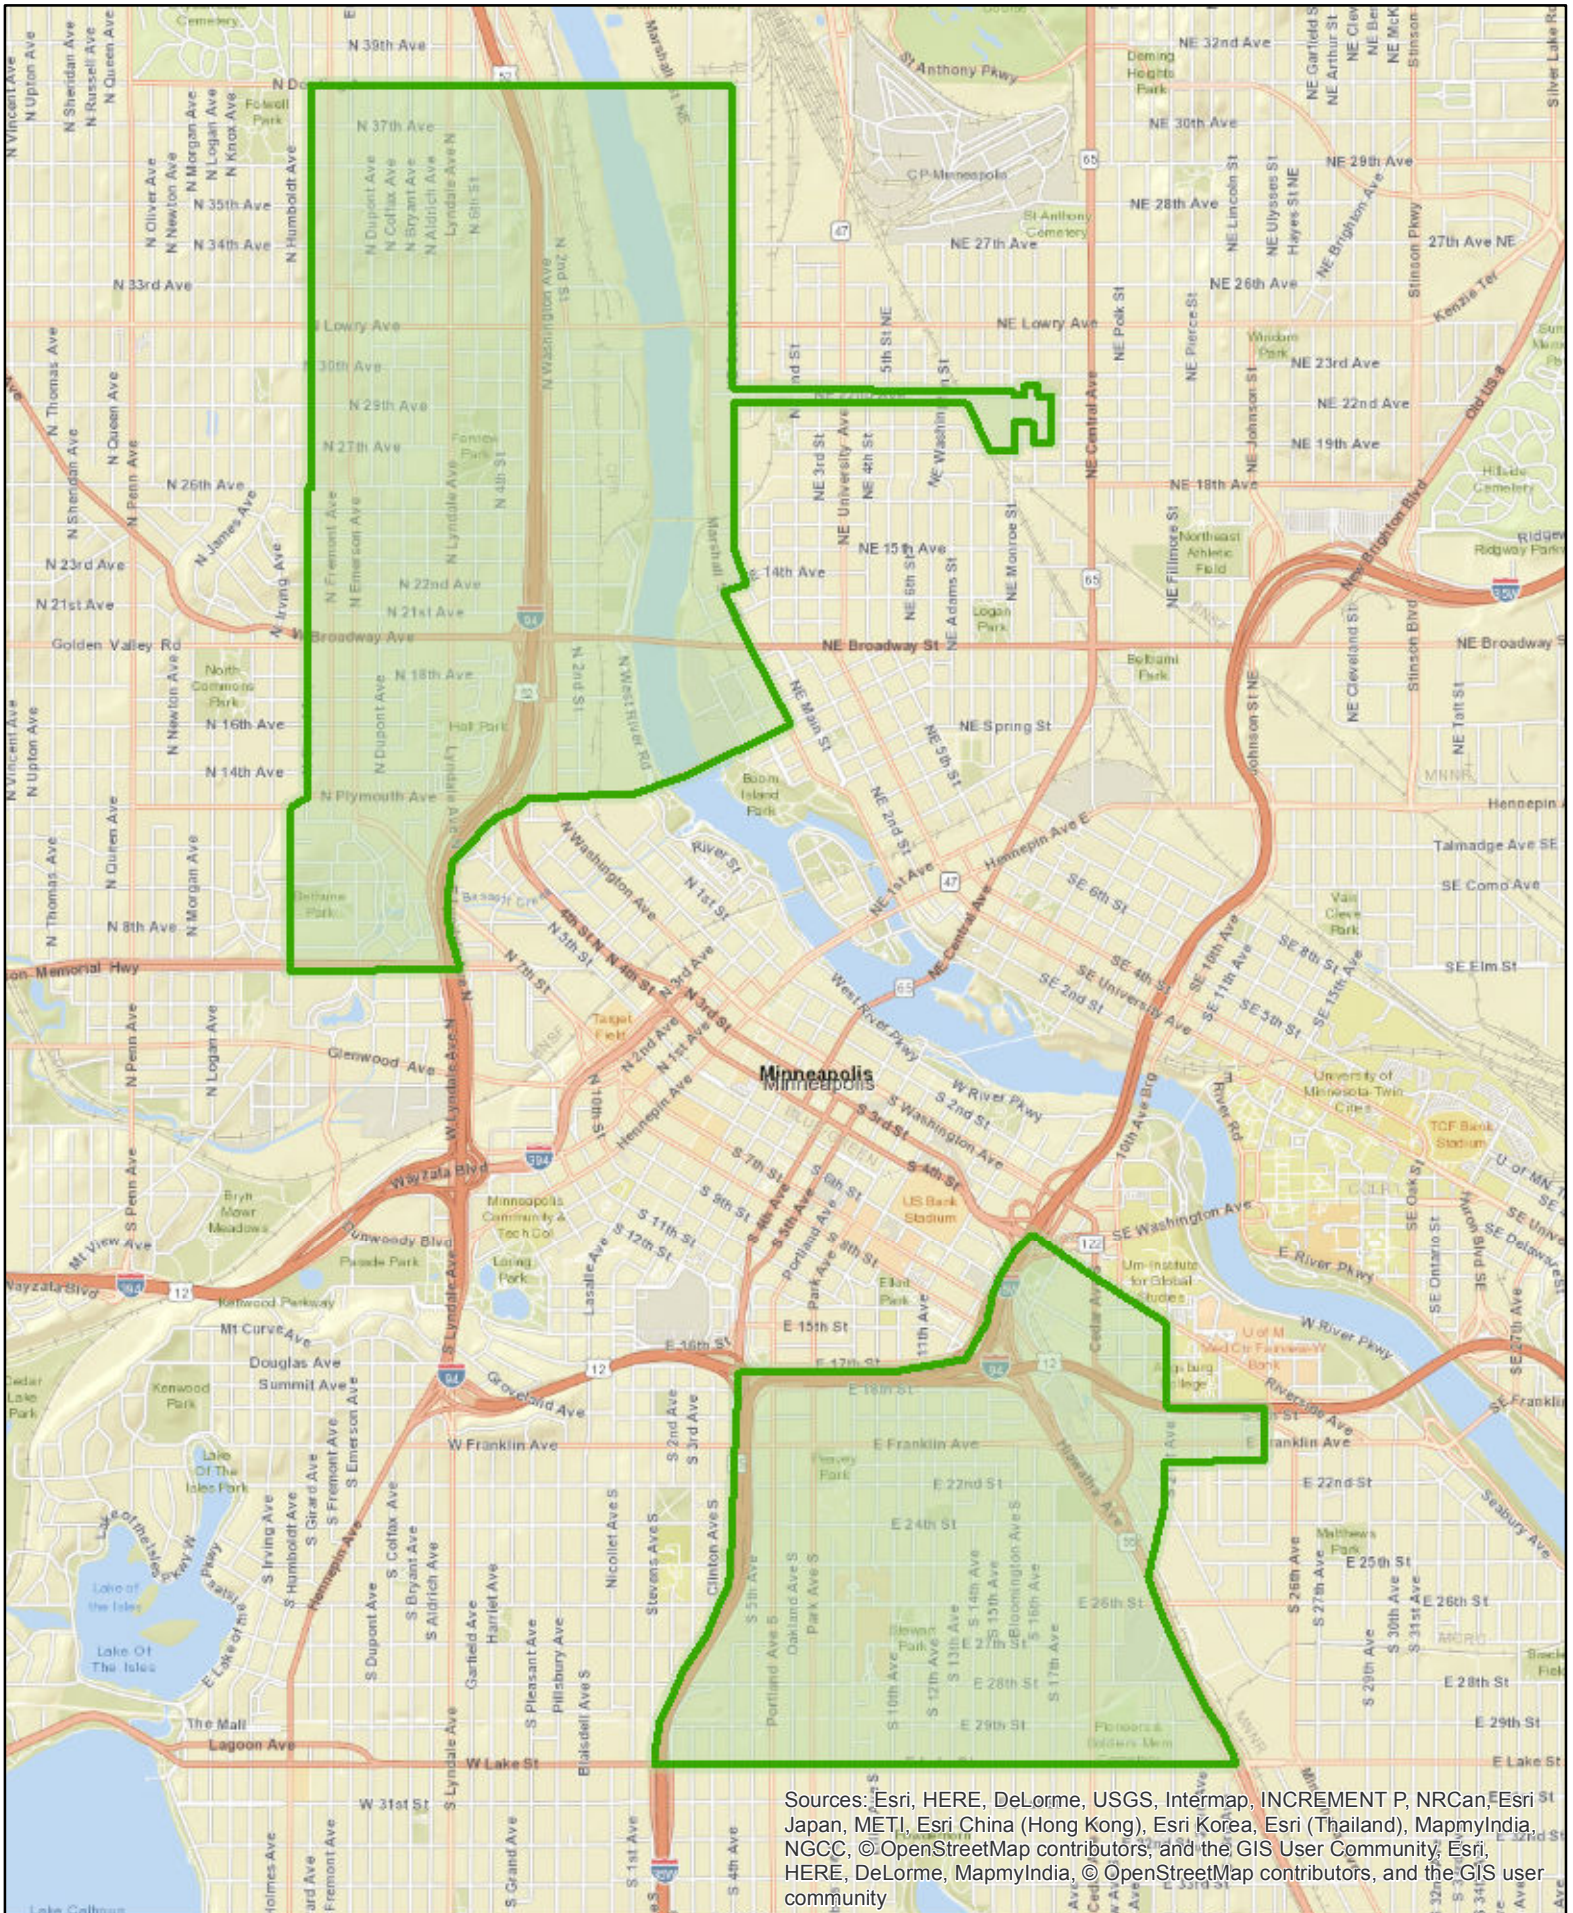

Minneapolis Green Zone Boundaries

Sources: Esri, HERE, DeLorme, USGS, Intermap, INCREMENT P, NRCan, Esri Japan, METI, Esri China (Hong Kong), Esri Korea, Esri (Thailand), MapmyIndia, NGCC, OpenStreetMap contributors, and the GIS User Community, Esri, HERE, DeLorme, MapmyIndia, OpenStreetMap contributors, and the GIS user community