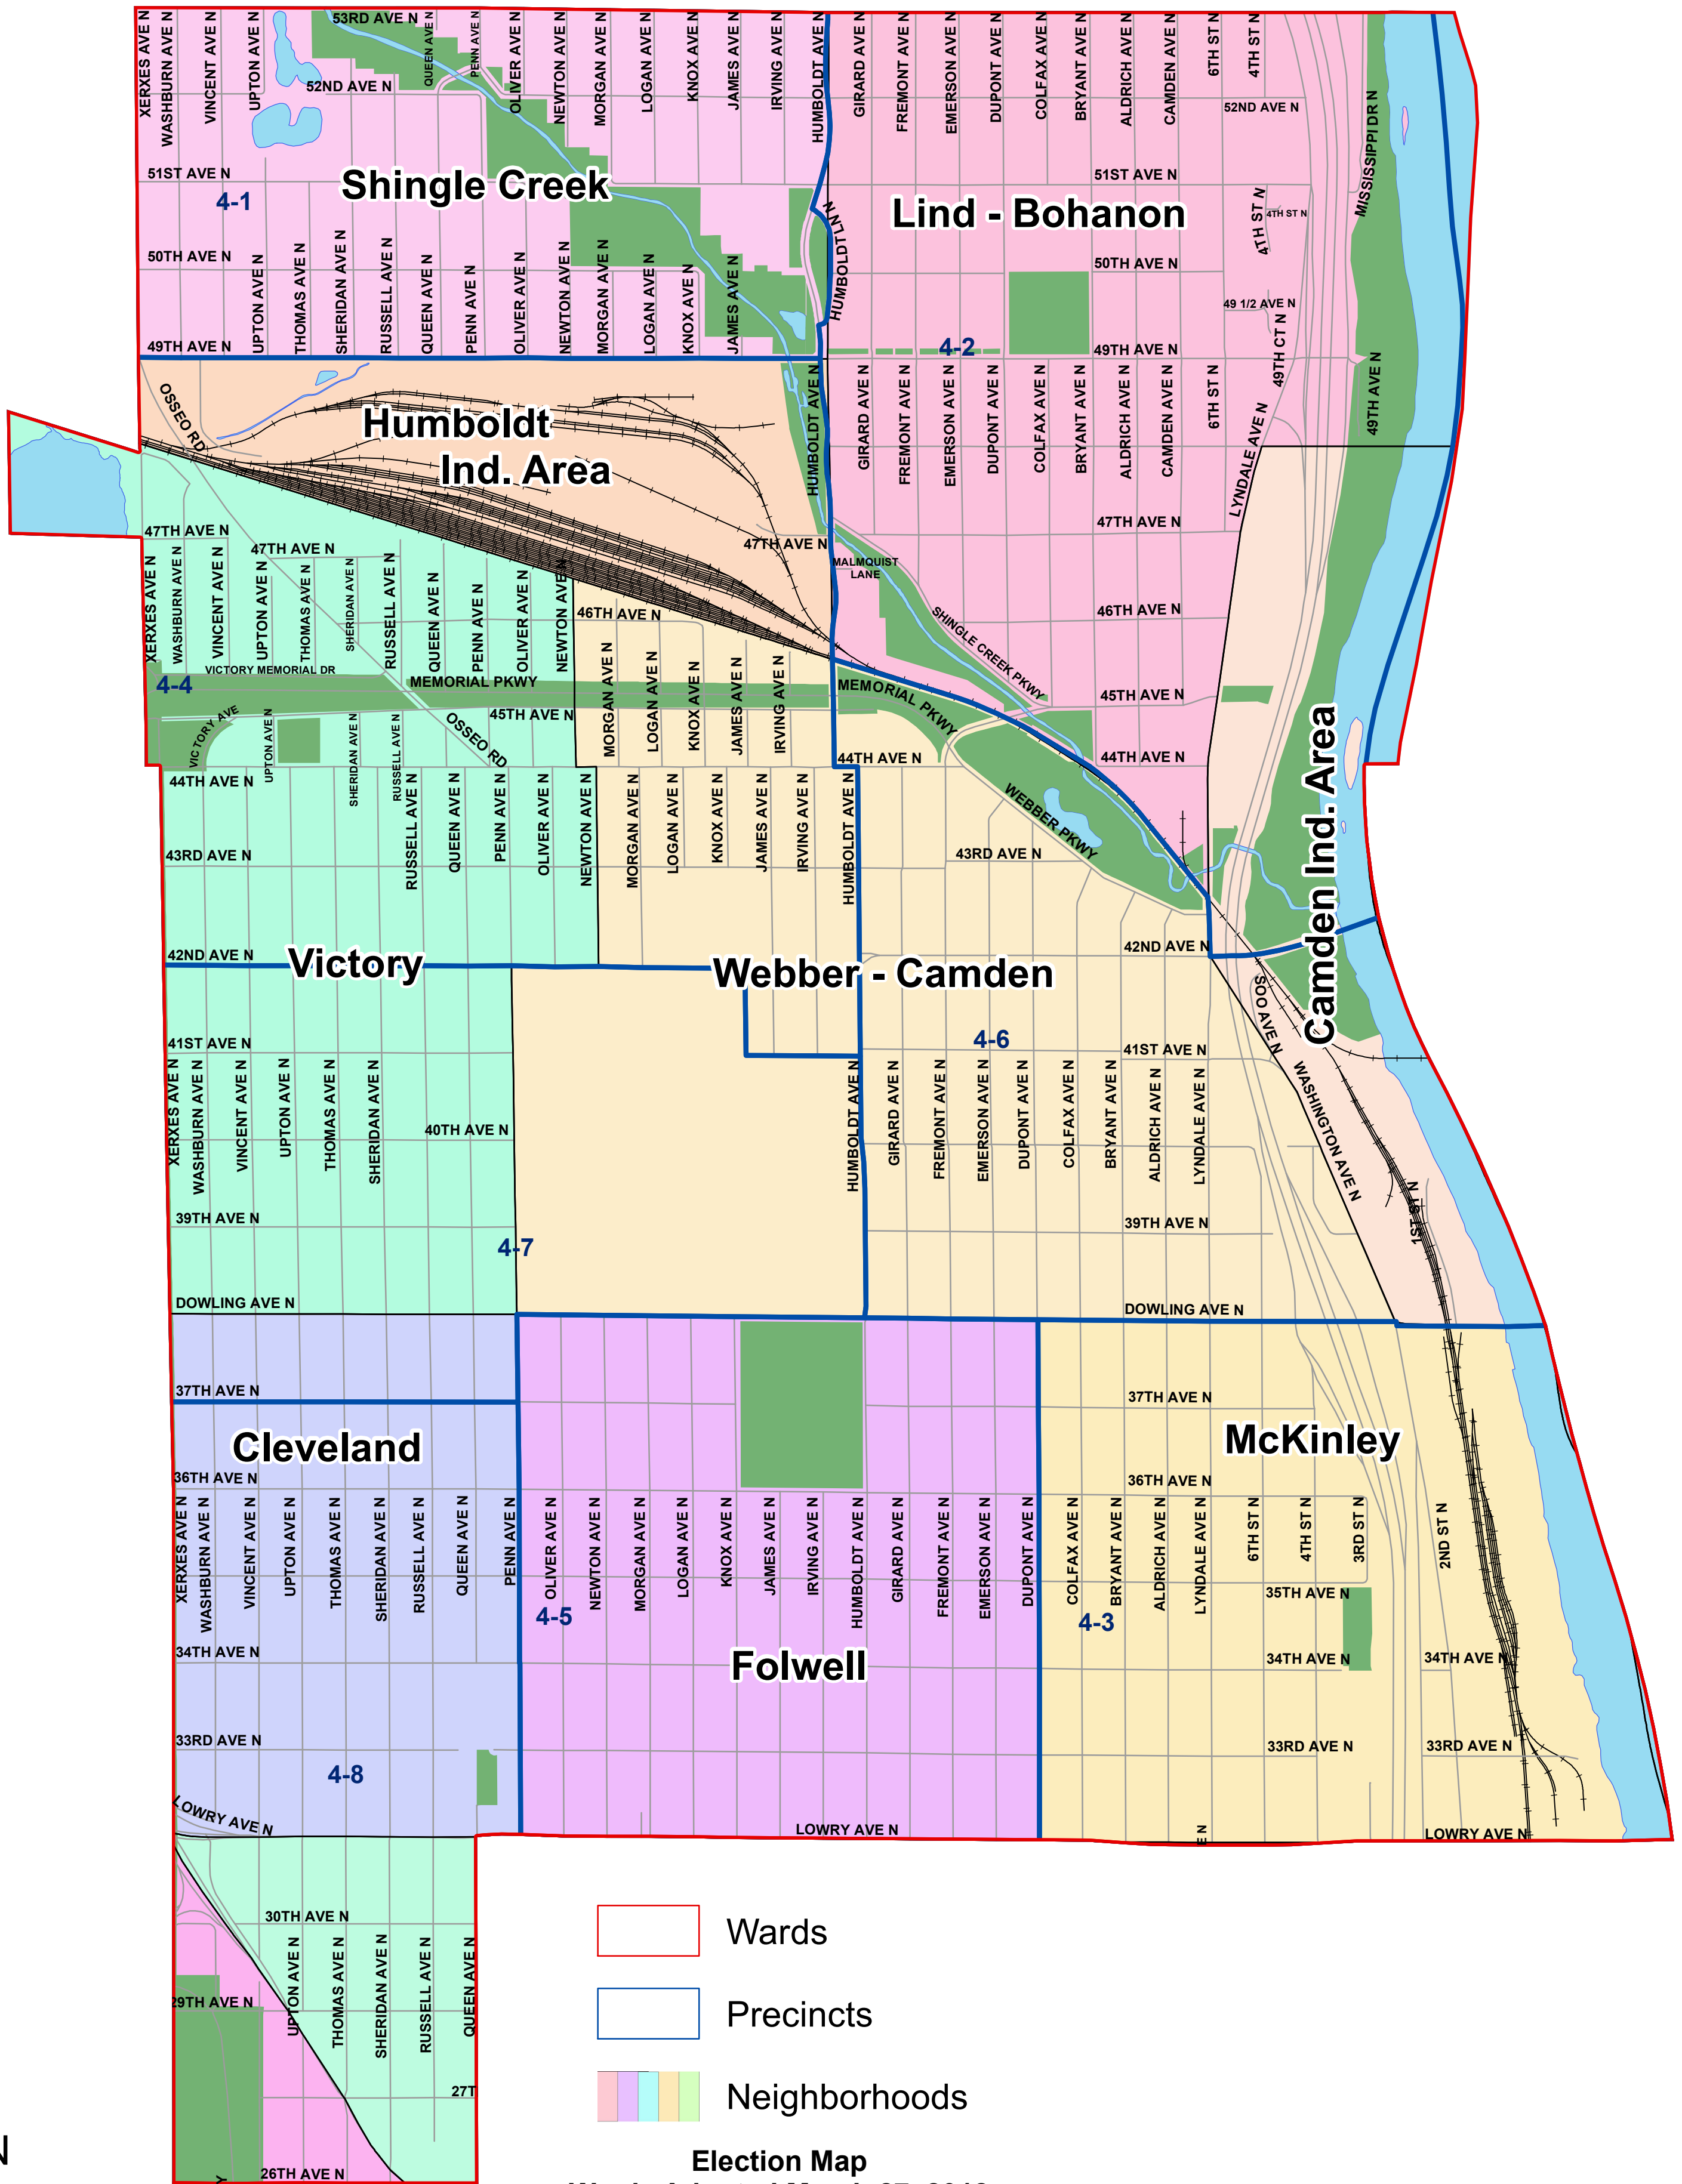

City of Minneapolis

Election Map
Wards Adopted March 27, 2012
Precincts Adopted March 30, 2012

0 0.125 0.25 0.5
Miles