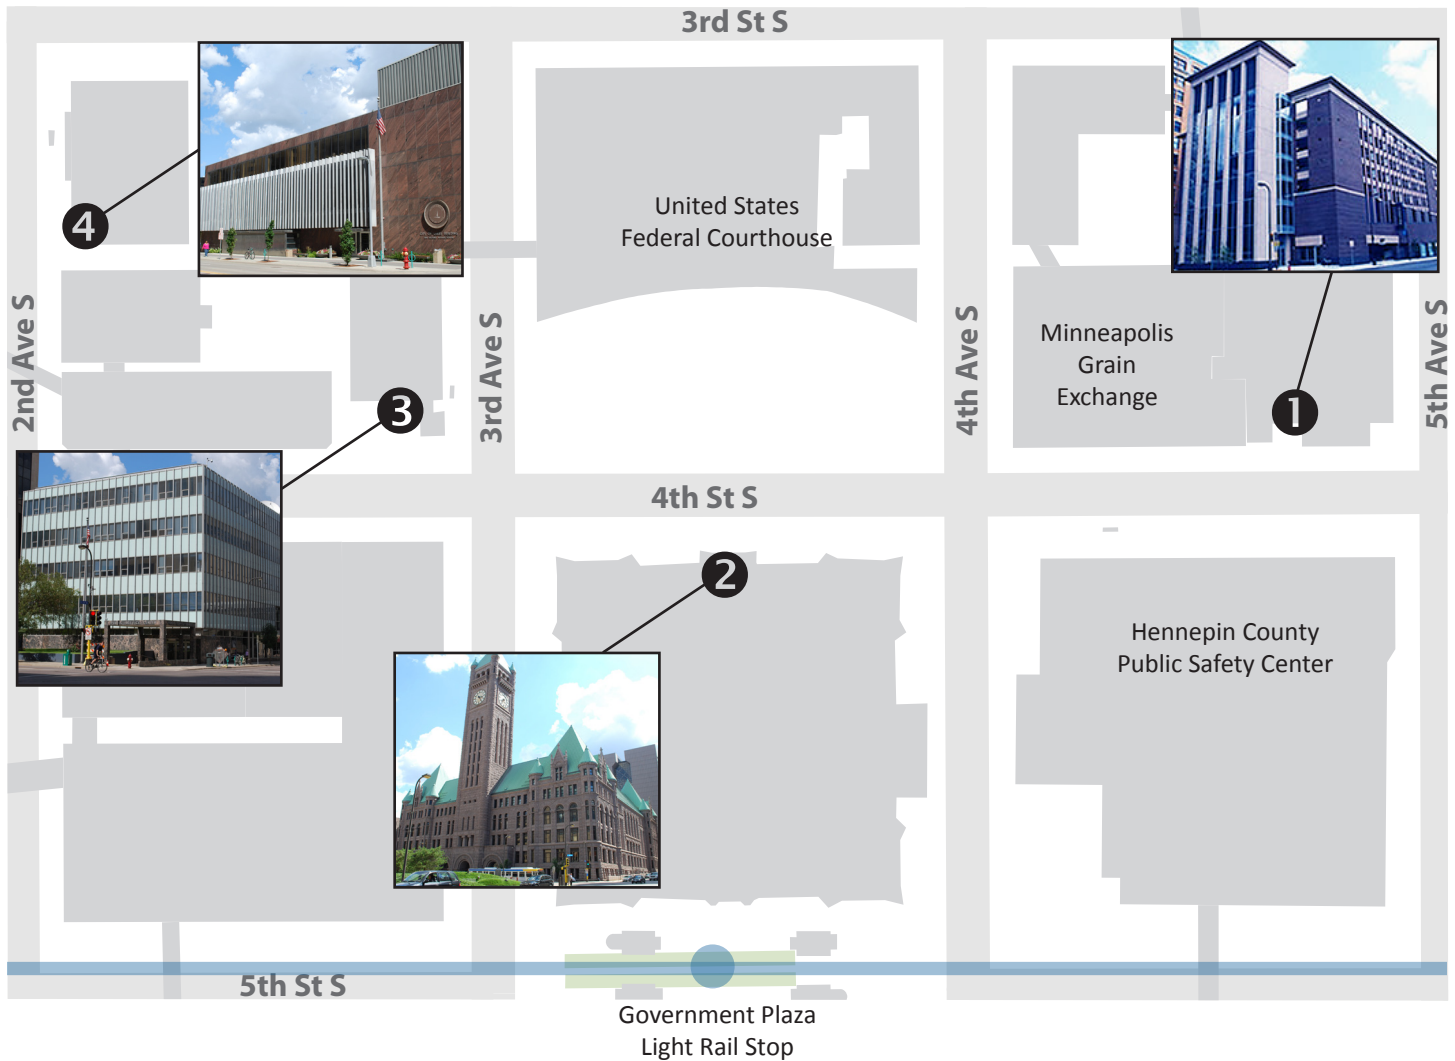

Walking from the Haaf Ramp to City of Minneapolis Downtown Offices

1 Jerry Haaf Memorial Parking Ramp

424 South 4th Street
Minneapolis, MN 55415

2 City Hall (½ block)

350 South 5th Street
Minneapolis, MN 55415-1300

From the Haaf ramp, walk toward 4th Avenue (west). Proceed across 4th Avenue and cross 4th Street (heading south). The main entrance to City Hall is on 4th Street.

3 Public Service Center (1 ½ blocks)

250 South 4th Street
Minneapolis, MN 55415-1335

From the Haaf ramp, walk toward 4th Avenue (west). Cross 4th Avenue and proceed across 3rd Avenue. The entrance to the Public Service Center is on the northwest corner of the intersection of 4th Street and 3rd Avenue.

4 City of Lakes (3 blocks)

309 2nd Avenue South
Minneapolis, MN 55401-2238

From the Haaf ramp, walk toward 4th Avenue (west). Cross 4th Avenue and proceed across 3rd Avenue to 2nd Avenue. Turn right on 2nd Avenue. The entrance to the City of Lakes building is in the middle of the block between 3rd and 4th streets.