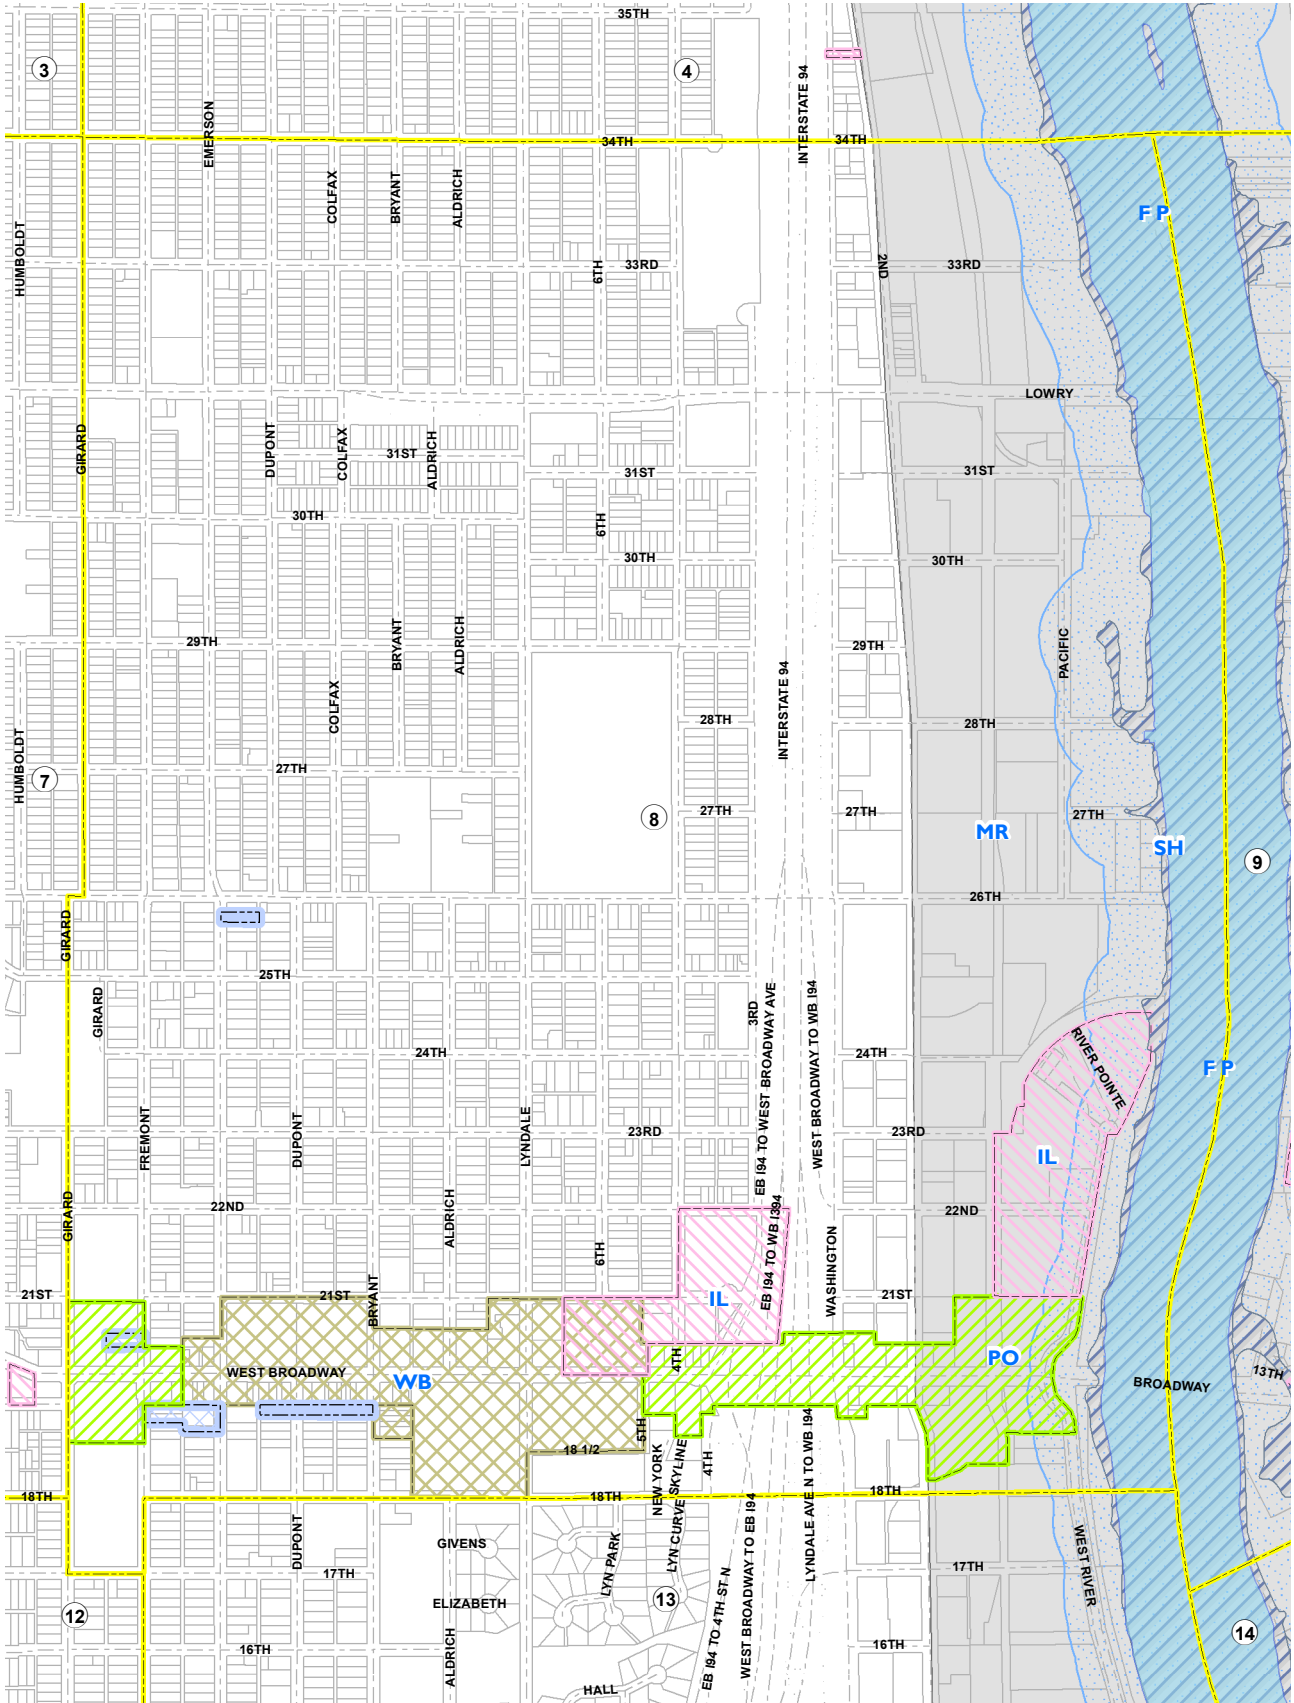

# OVERLAY ZONING DISTRICTS

## Overlay Districts

- |                      |                      |                         |                                    |
|----------------------|----------------------|-------------------------|------------------------------------|
| Floodplain           | DS Downtown Shelter  | PO Pedestrian Oriented  | WB West Broadway                   |
| AP Airport           | HA Harmon Area       | HLL_POBoundary          | SH Shoreland                       |
| DH Downtown Height   | IL Industrial Living | SZ Split Zoning         | MR Mississippi River Critical Area |
| B4H Downtown Housing | LH Linden Hills      | TP Transitional Parking |                                    |
| DP Downtown Parking  | NM Nicollet Mall     | UA University Area      |                                    |

12 Plate Number  
 Plate Boundaries

Last Amended: November 22, 2019