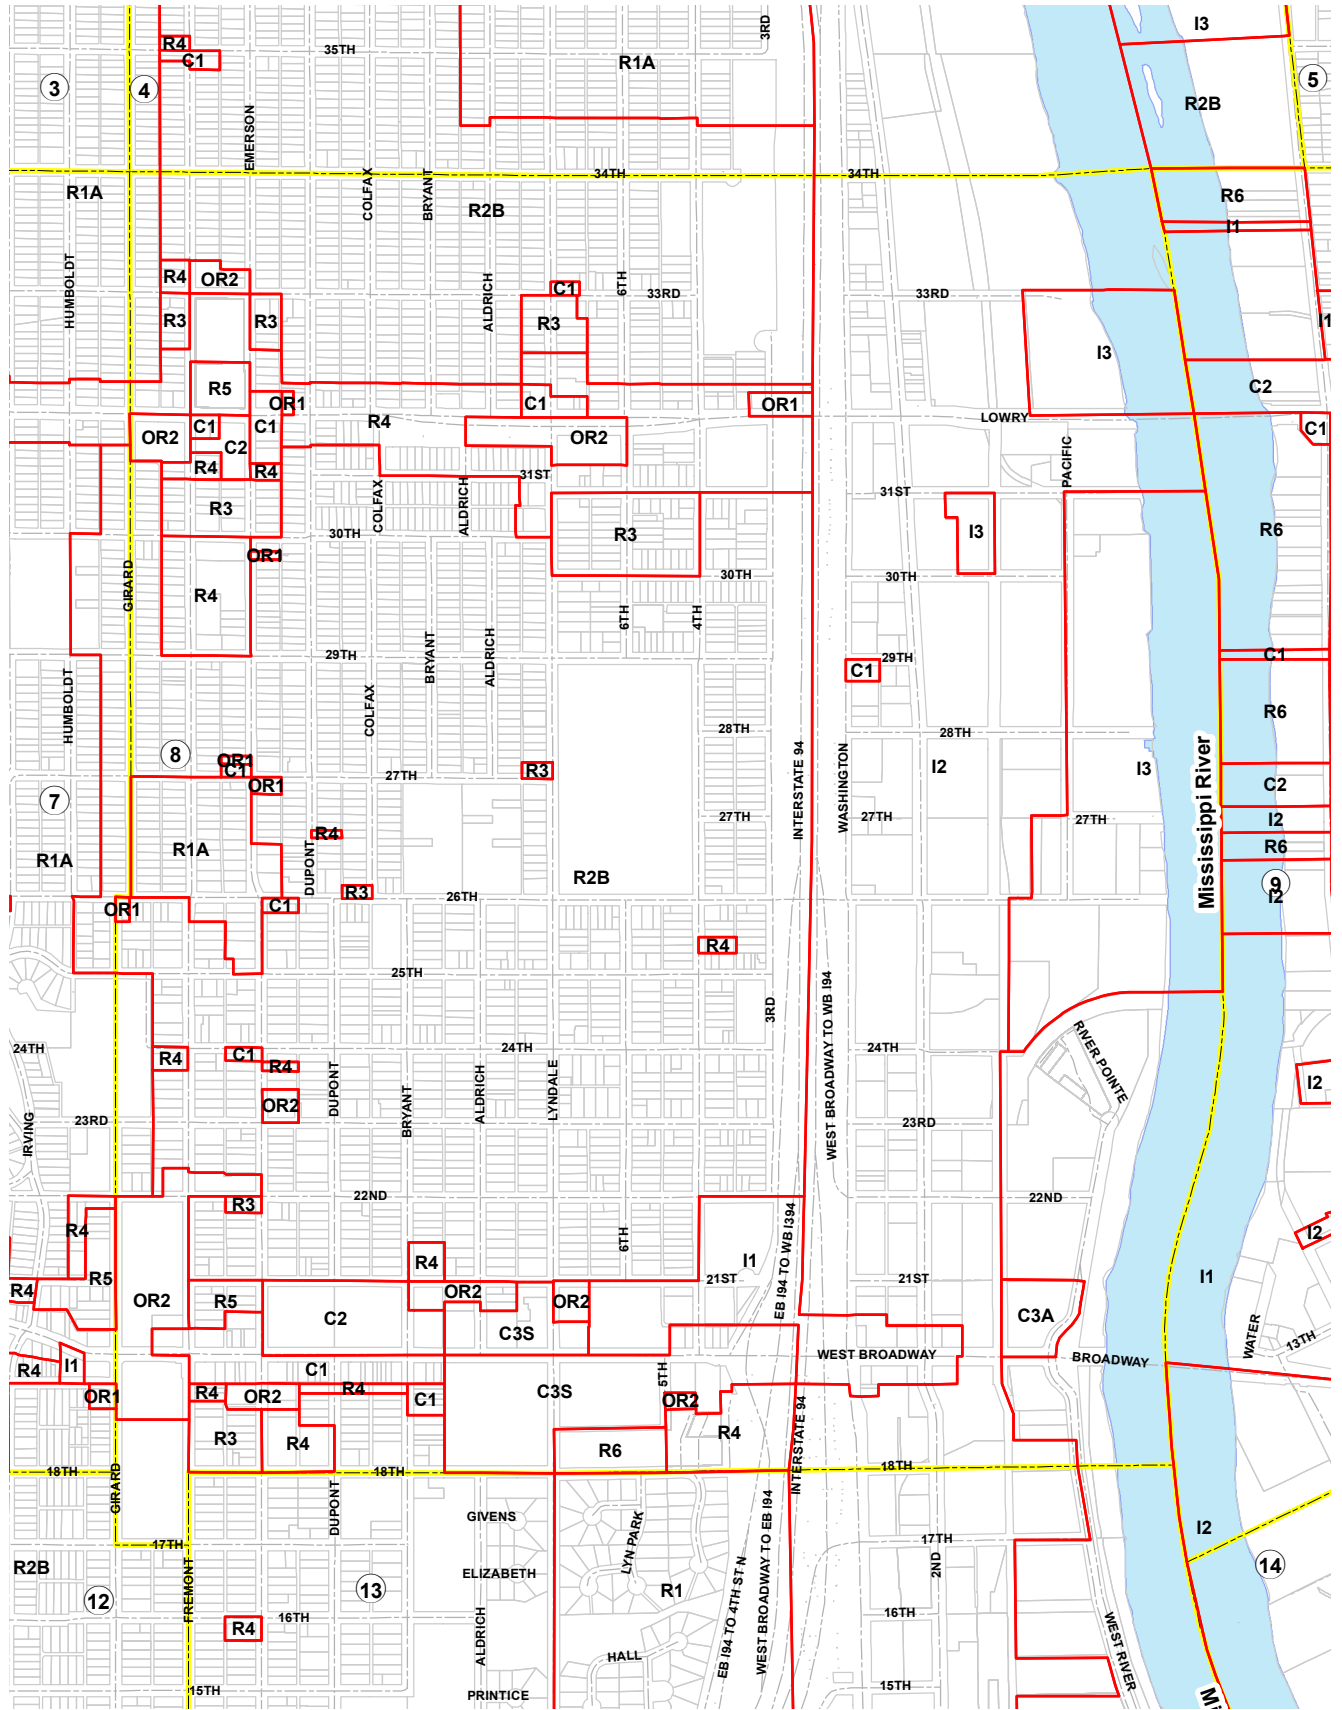

PRIMARY ZONING DISTRICTS

- | | | |
|----------------------------|-----------------------------------|-----------------------------|
| RESIDENCE DISTRICTS | OFFICE RESIDENCE DISTRICTS | DOWNTOWN DISTRICTS |
| LOW DENSITY | OR1 | B4 |
| R1 | OR2 | B4C |
| R1A | OR3 | B4S |
| R2 | | |
| R2B | | |
| MEDIUM DENSITY DISTRICTS | COMMERCIAL DISTRICTS | INDUSTRIAL DISTRICTS |
| R3 | C1 | I1 |
| R4 | C2 | I2 |
| R5 | C3 | I3 |
| HIGH DENSITY DISTRICTS | C3S | |
| R6 | C4 | |
| | C4S | |

12 PLATE NUMBER

Last Amended : November 22, 2019

Primary Zoning Plate Boundaries

MINNEAPOLIS ZONING PLATE 8