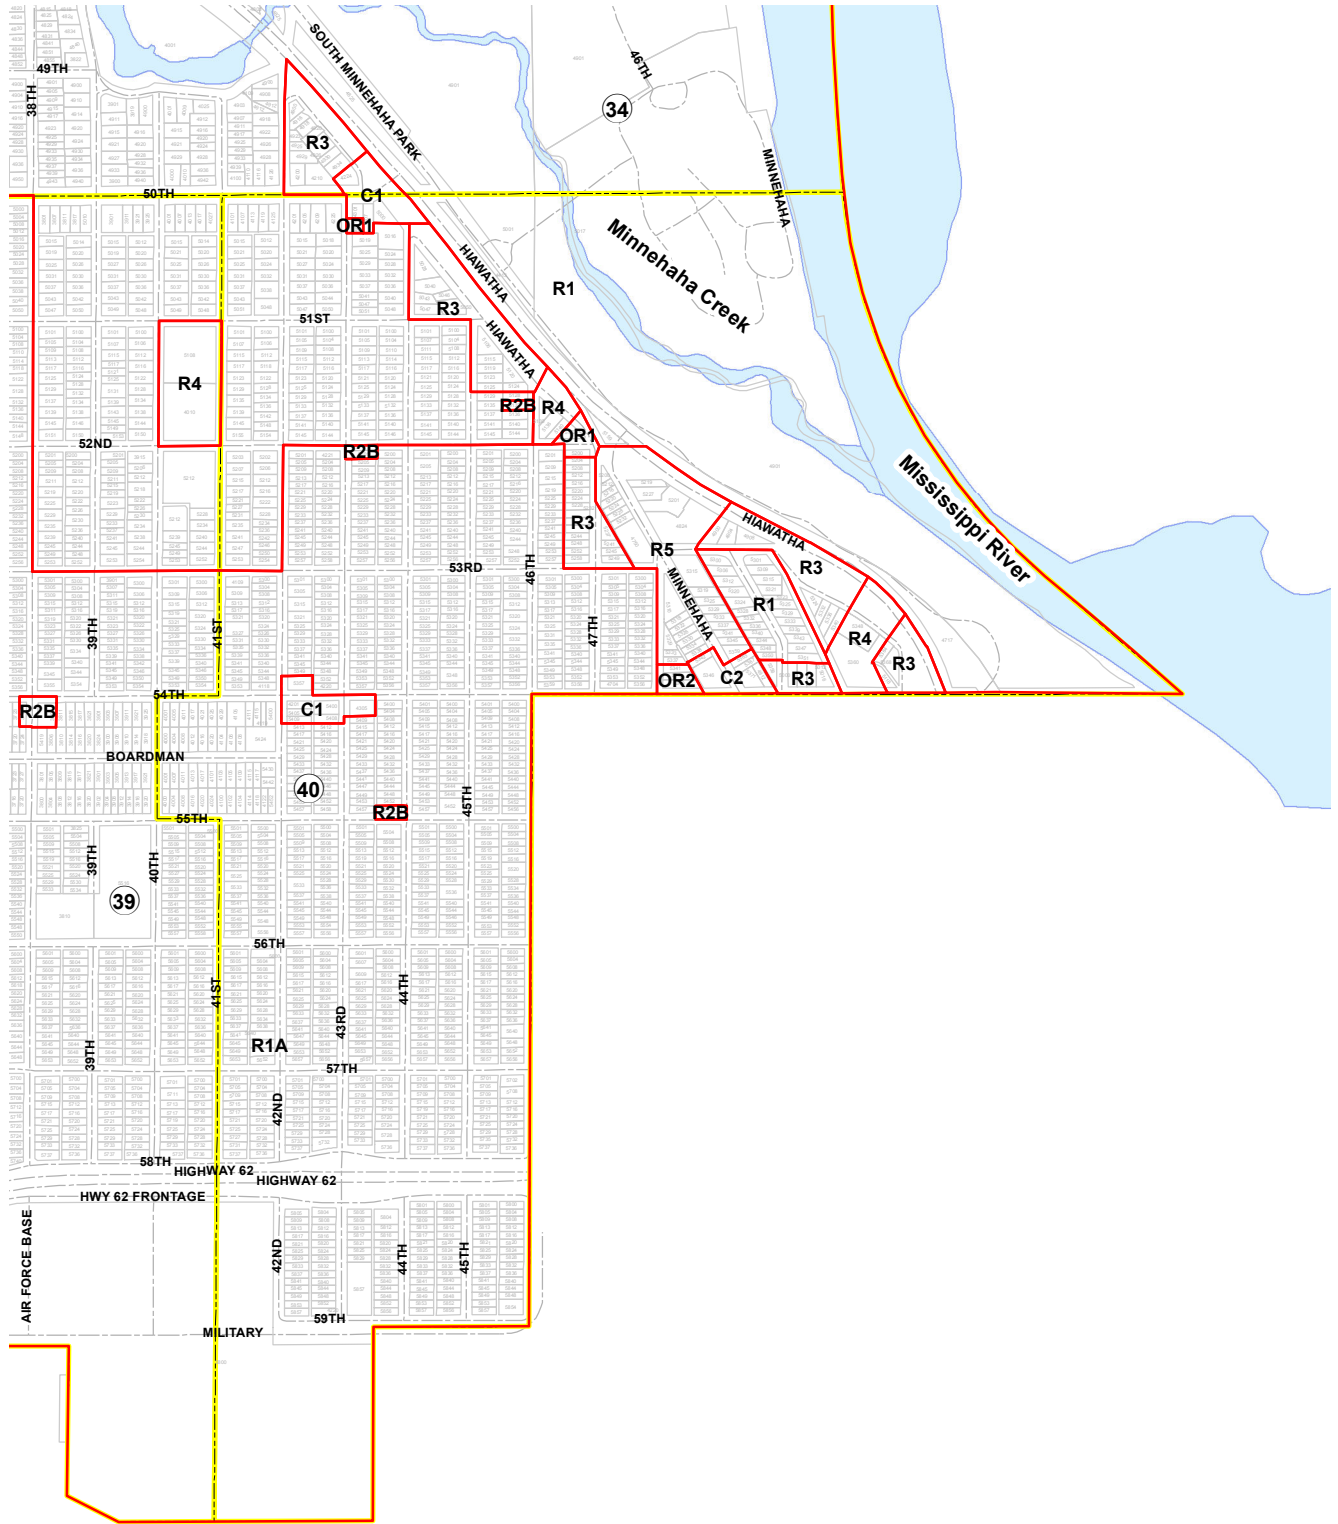

PRIMARY ZONING DISTRICTS

- | | | |
|---------------------------------|-----------------------------------|-----------------------------|
| RESIDENCE DISTRICTS | OFFICE RESIDENCE DISTRICTS | DOWNTOWN DISTRICTS |
| LOW DENSITY | OR1 | B4 |
| R1 | OR2 | B4C |
| R1A | OR3 | B4S |
| R2 | | |
| R2B | | |
| MEDIUM DENSITY DISTRICTS | COMMERCIAL DISTRICTS | INDUSTRIAL DISTRICTS |
| R3 | C1 | I1 |
| R4 | C2 | I2 |
| HIGH DENSITY DISTRICTS | C3A | I3 |
| R5 | C4 | |
| R6 | | |

12 PLATE NUMBER

Last Amended : April 13, 2012

Primary Zoning Plate Boundaries

MINNEAPOLIS ZONING PLATE 40