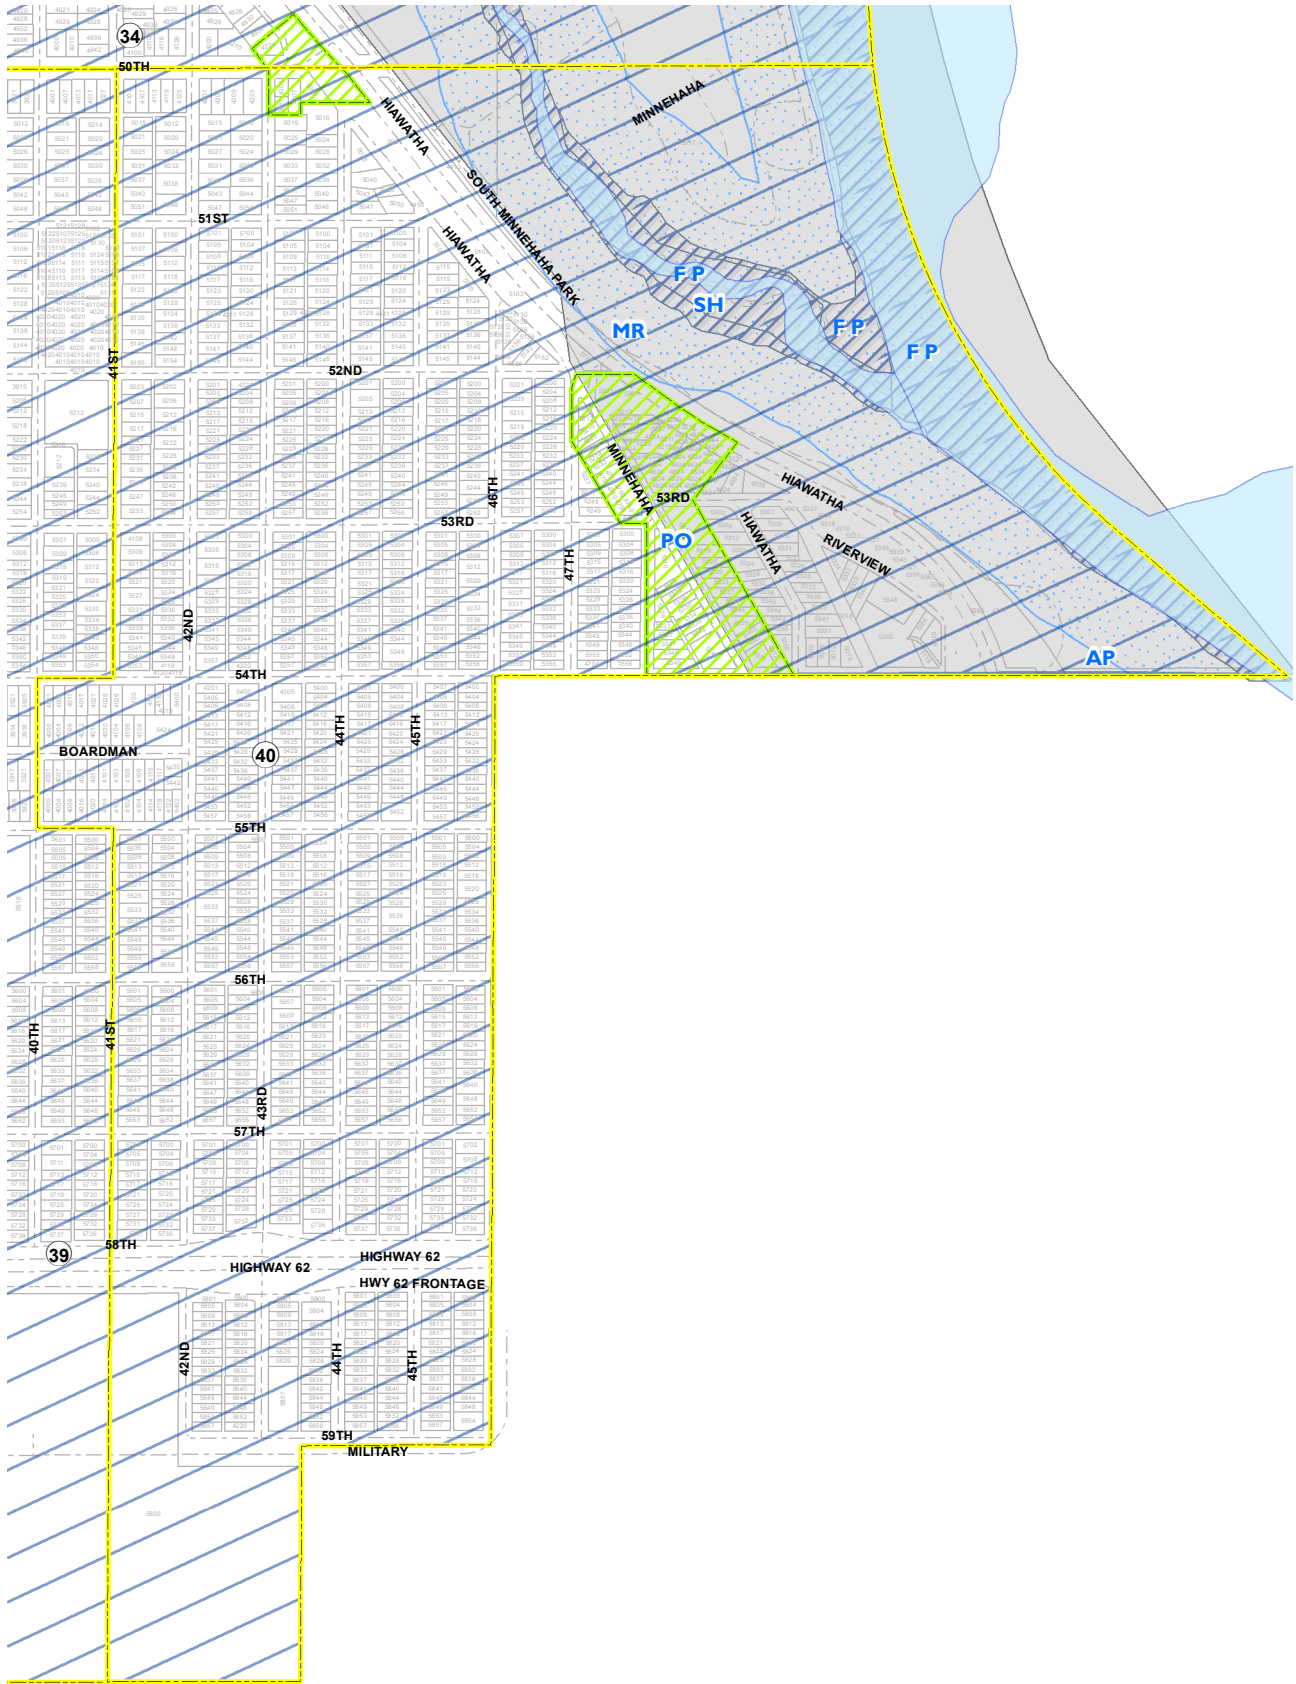

# OVERLAY ZONING DISTRICTS

## Overlay Districts

- |                      |                      |                         |                                    |
|----------------------|----------------------|-------------------------|------------------------------------|
| Floodplain           | DS Downtown Shelter  | North Phillips          | WB West Broadway                   |
| AP Airport           | HA Harmon Area       | PO Pedestrian Oriented  | SH Shoreland                       |
| DH Downtown Height   | IL Industrial Living | HLL PO Boundary         | MR Mississippi River Critical Area |
| B4H Downtown Housing | LH Linden Hills      | TP Transitional Parking |                                    |
| DP Downtown Parking  | NM Nicollet Mall     | UA University Area      |                                    |

⑫ Plate Number  
 Plate Boundaries

Last Amended: November 4, 2016