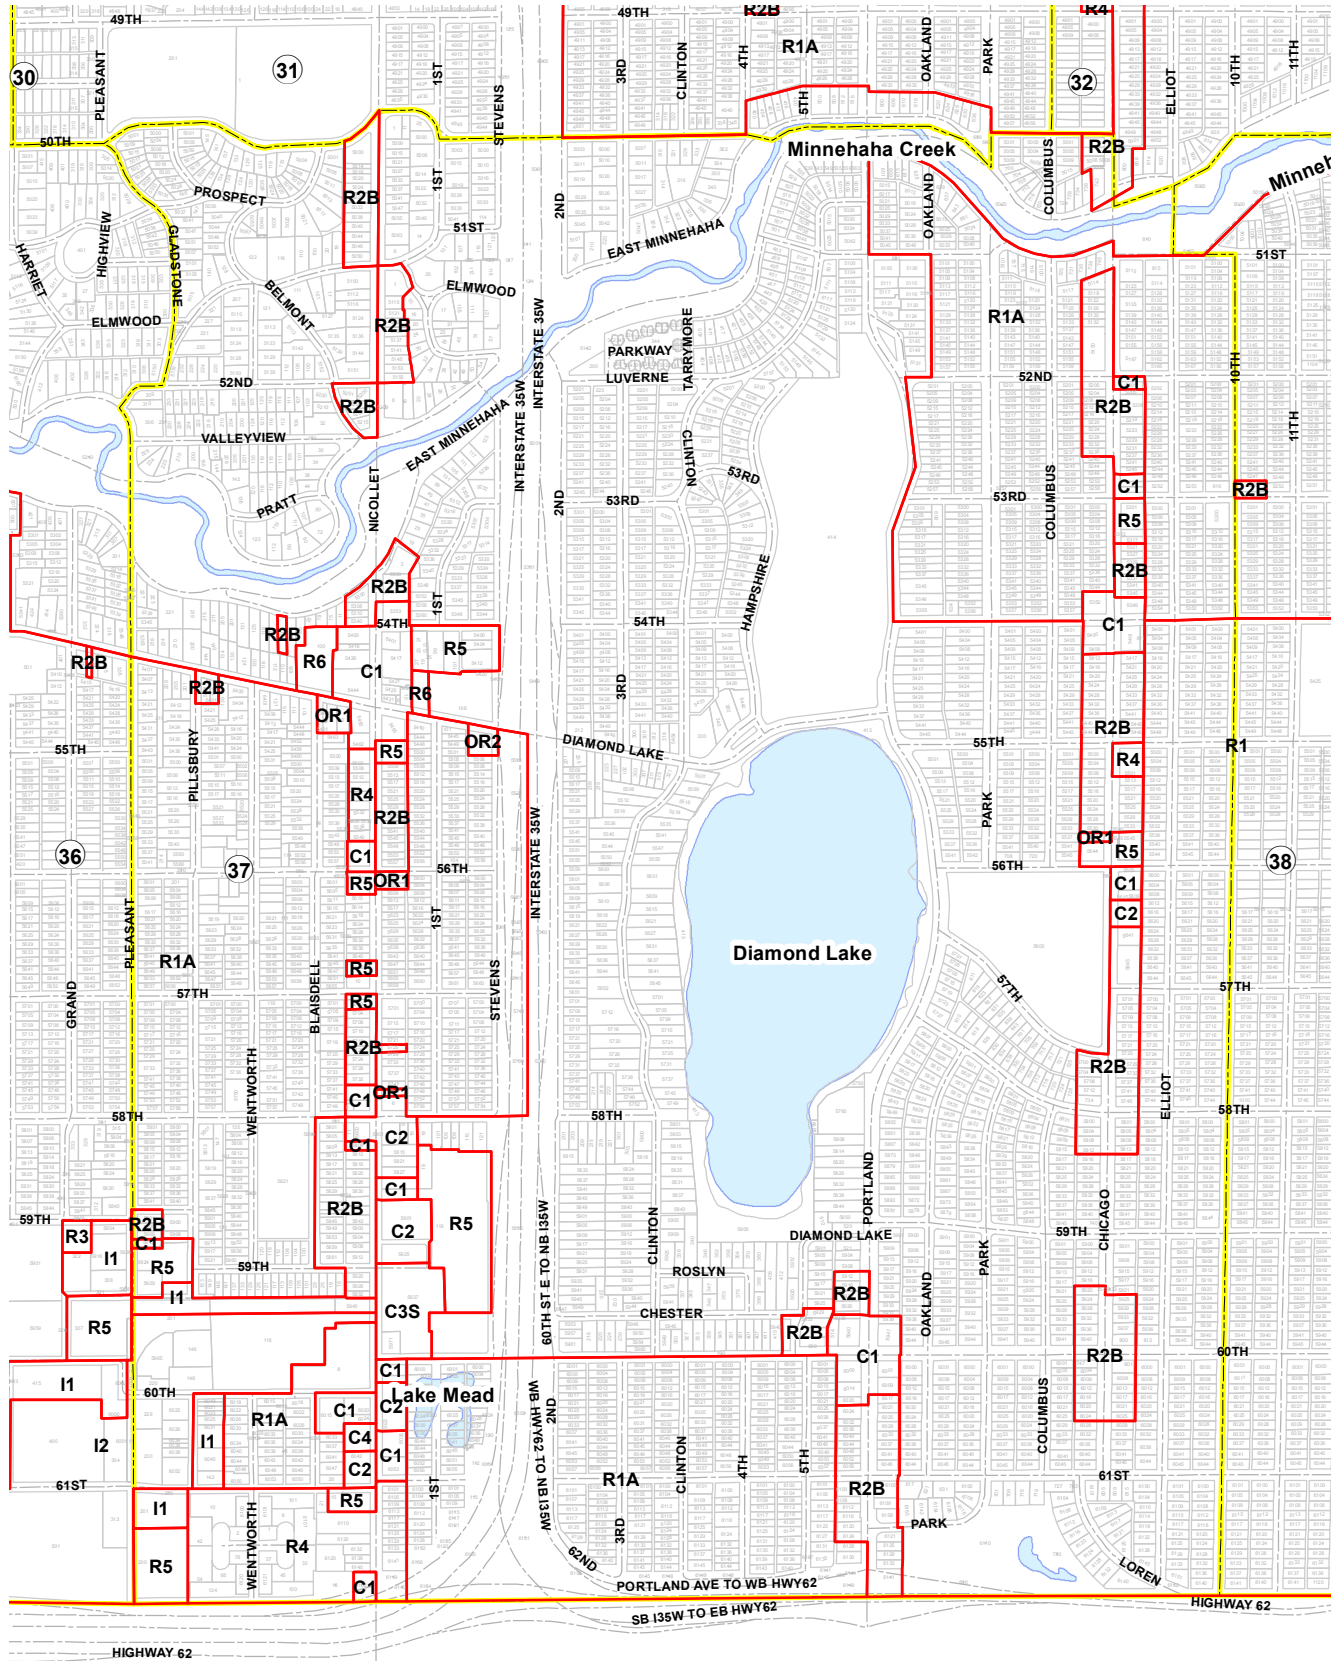

PRIMARY ZONING DISTRICTS

- RESIDENCE DISTRICTS**
LOW DENSITY
 R1
 R1A
 R2
 R2B
MEDIUM DENSITY DISTRICTS
 R3
 R4
HIGH DENSITY DISTRICTS
 R5
 R6

- OFFICE RESIDENCE DISTRICTS**
 OR1
 OR2
 OR3
COMMERCIAL DISTRICTS
 C1
 C2
 C3A
 C3B
 C4

- DOWNTOWN DISTRICTS**
 B4
 B4C
 B4S
INDUSTRIAL DISTRICTS
 IS1
 IS3

12 PLATE NUMBER

Last Amended : December 7, 2018

Primary Zoning Plate Boundaries

MINNEAPOLIS ZONING PLATE 37