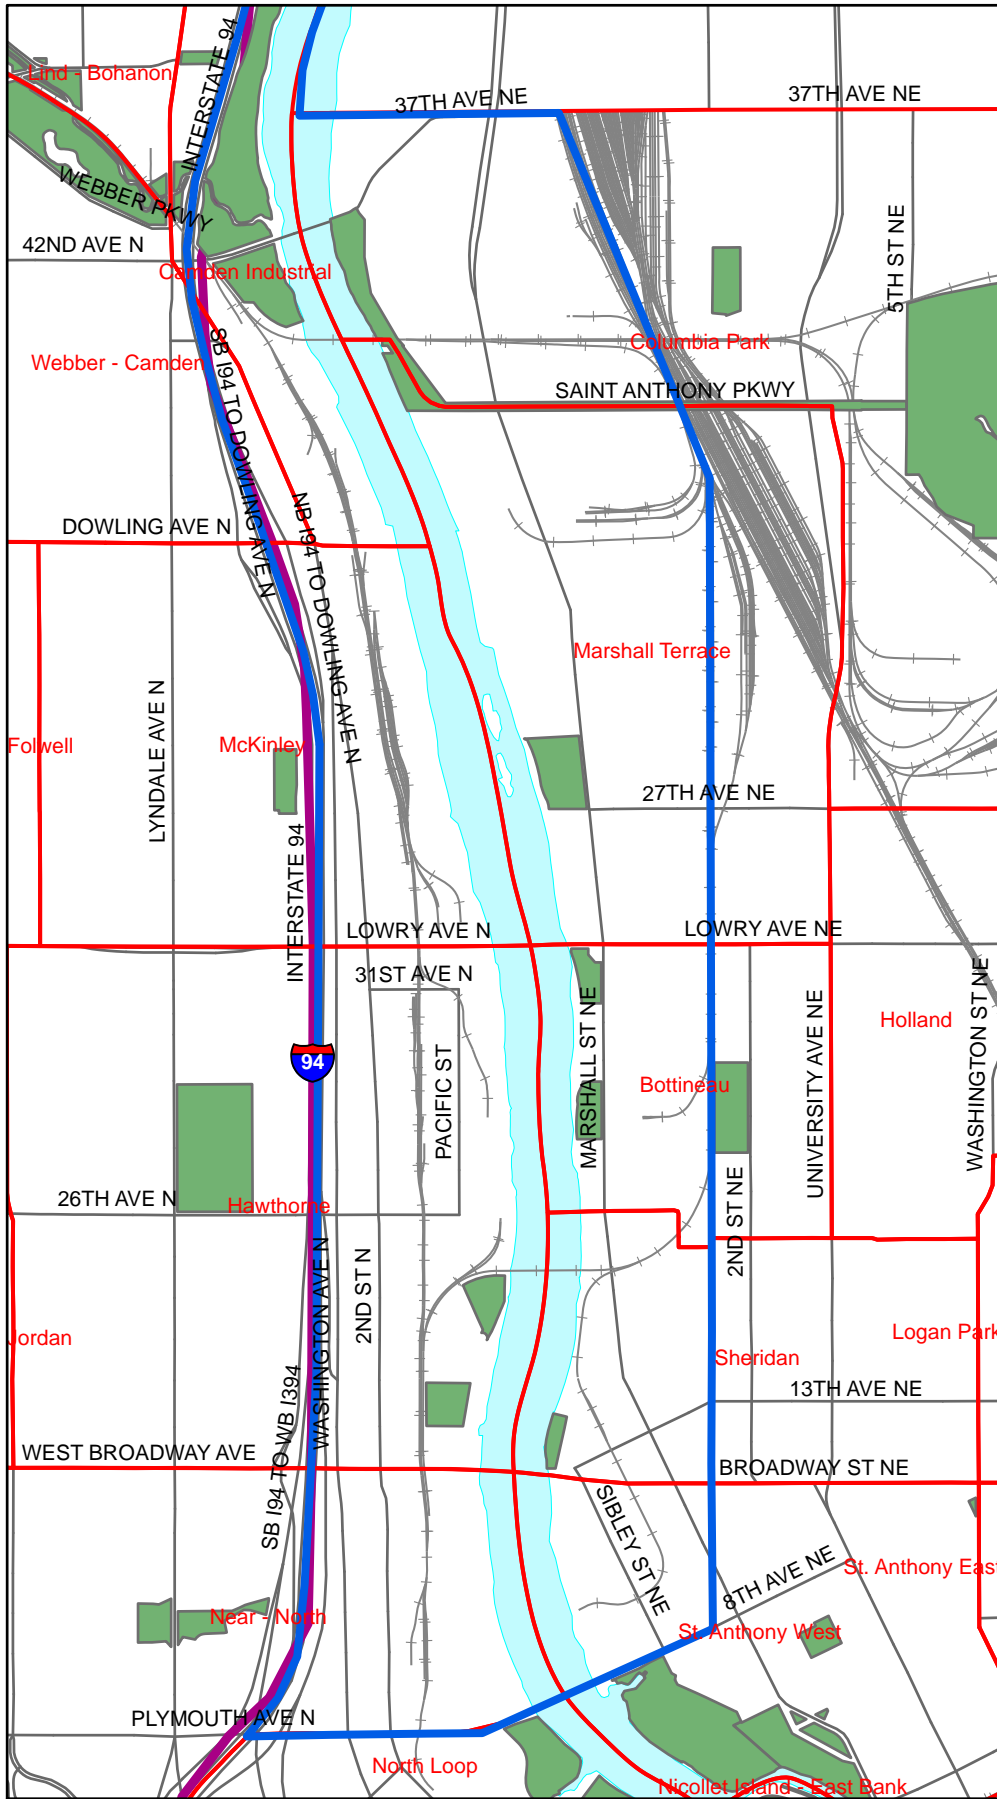

# Above the Falls Study Area

**Legend**

- Above the Falls Study Area
- Neighborhoods
- Parks
- Highway
- Railroad
- Major Roads
- Mississippi River

Map created September 2012 by CPED staff with MetroGIS and MNDOT data