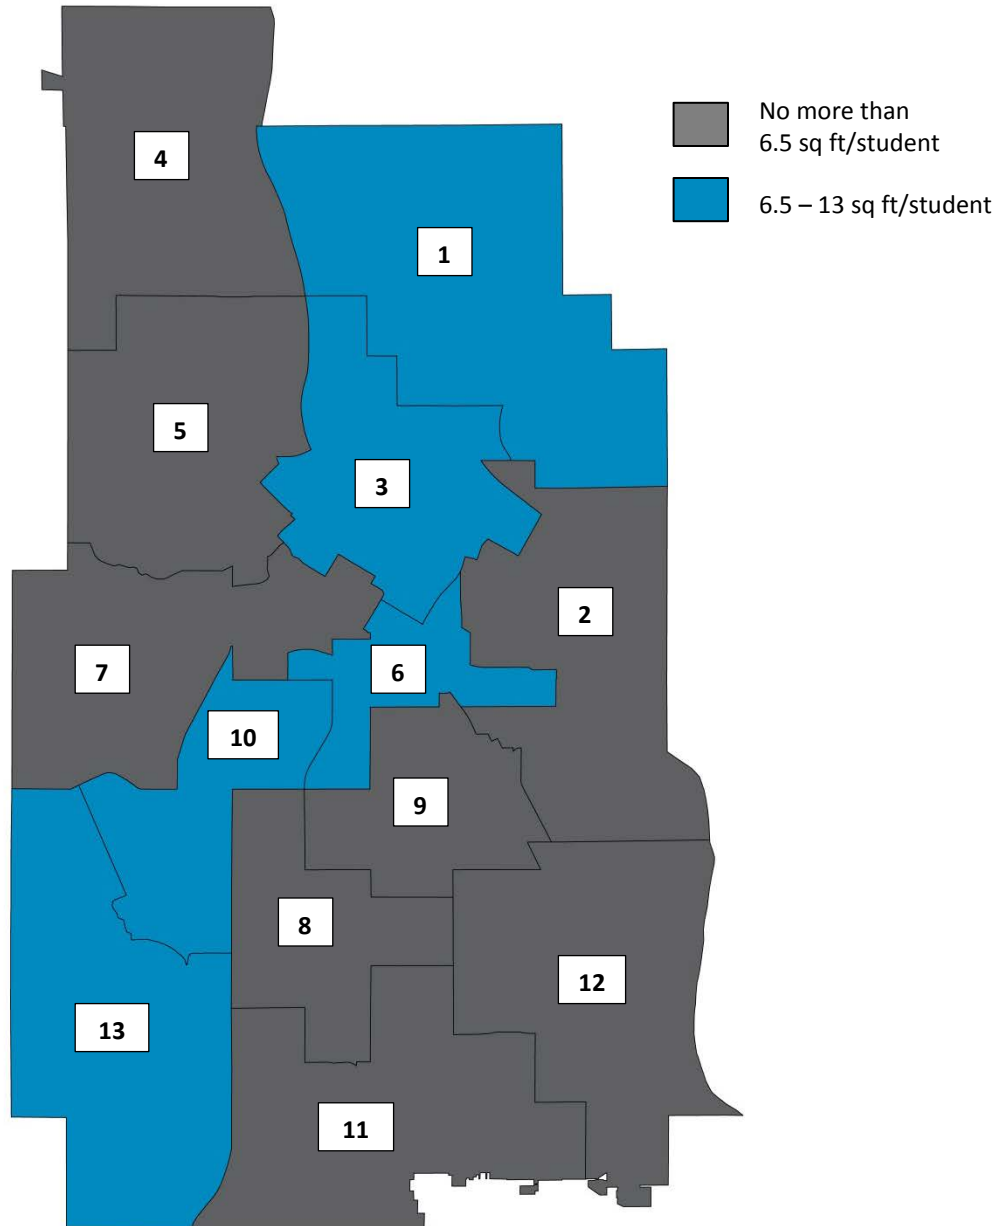

Map #2:

Amount* of rubber tire playground material per student (sq. ft.), by ward (2017)

*Calculated by taking total square feet of crumb rubber in playgrounds, by ward, divided by the number of public school students enrolled in MPS schools in that ward.

Colors indicate if ward is above or below the median of this calculation, or 6.5 sq ft/student.

Data collected by Public Health Advisory Committee member; playgrounds included in this map are located at Minneapolis Public Schools and are operated by Minneapolis Park and Recreation Board or Minneapolis Public Schools.