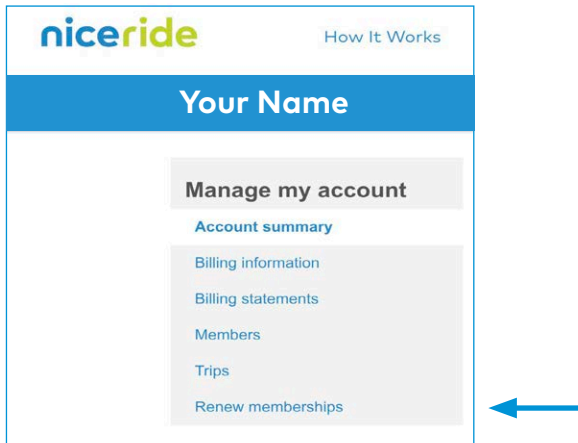

Nice Ride Group Membership Sign-Up

Welcome to the Nice Ride Group Memberships Program! Here's how to receive the discounted season membership provided by the City of Minneapolis if you're ALREADY a member. Note: you can renew when you are within 30 days of expiration.

1. Go to www.niceridemn.com and log in to your account.
2. Under "Manage my account" select "Renew memberships".