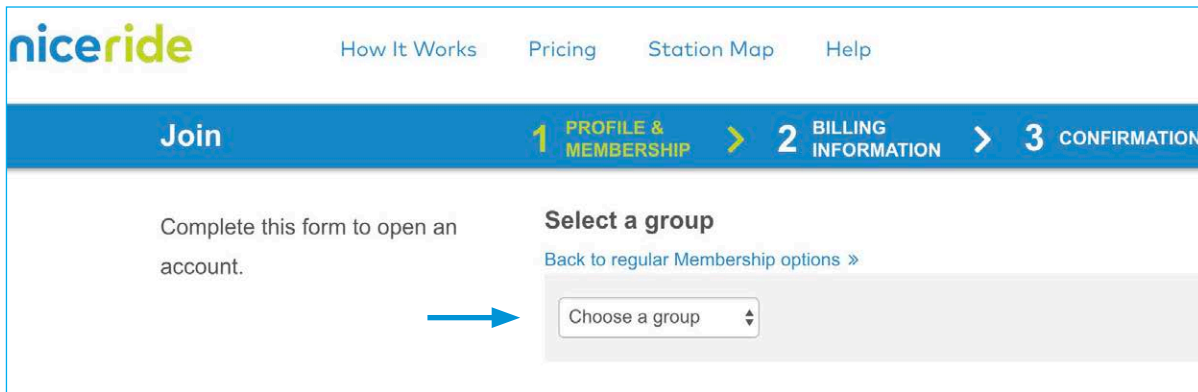

3. Select City of Minneapolis from the drop-down menu.

4. Enter the program code: **MPLSNR19**
5. Follow the prompts. You will have options for receiving your key.
6. Contact us at corporate@niceridemn.com if you have questions. Happy pedaling!